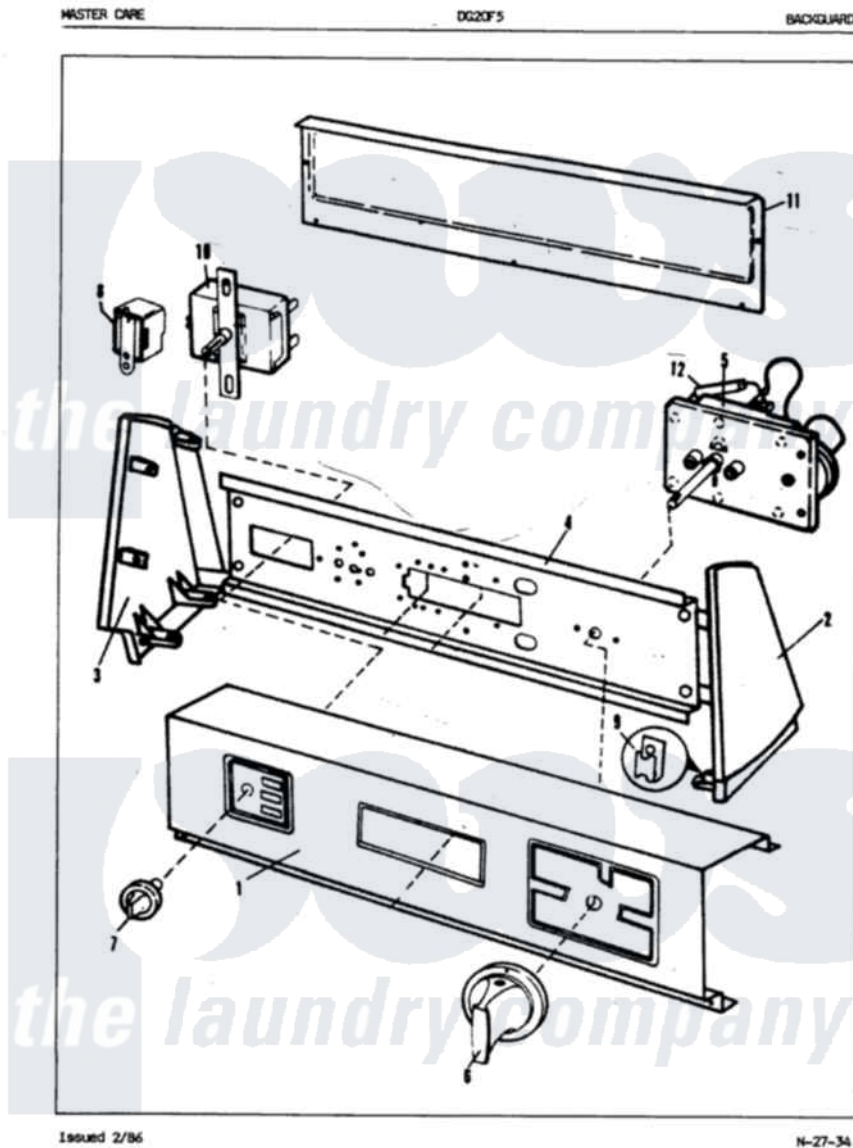

Magic Chef DG20F5WG 01 - CONTROL PANEL (REV. J)

Magic Chef [Residential Magic Chef DG20F5WG Dryer Parts](#) Parts Diagram 01 - CONTROL PANEL (REV. J)
 Click on the part number to view part

Item	Original Part Number	Replaced By	Status	Part Description
1	25-7702			Speedclip, End Cap To Control Panel
"	25-7793			Screw
2	53-0265			LH Endcap
3	25-7760			Screw
"	53-0236		Not Available	RH ENDCAP TRIM
"	53-0264			RH Endcap
"	53-0237		Not Available	LH ENDCAP TRIM
4	25-3092	90767		Screw, 8A X 3/8 HeX Washer Head Tapping
"	53-0365	53-1676		Shield, Control
"	25-7702			Speedclip, End Cap To Control Panel
5	25-0088	489483		Screw 10-32 X 1/2
"	53-0545		Not Available	TIMER
"	63-6752		Not Available	TIMER MOTOR
6	53-0470		Not Available	TIMER KNOB

"	25-6044		Set Screw
7	35-0281	Not Available	SELECTOR KNOB
"	35-0168	Not Available	SELECTOR KNOB
8	63-6731	53-1639	Buzzer Assembly
"	25-3092	90767	Screw, 8A X 3/8 HeX Washer Head Tapping
9	25-7702		Speedclip, End Cap To Control Panel
10	25-3092	90767	Screw, 8A X 3/8 HeX Washer Head Tapping
"	53-0394	53-1264	Rotary Switch
11	25-3092	90767	Screw, 8A X 3/8 HeX Washer Head Tapping
"	25-3457		Screw, Sems
"	25-7435	33002917	Screw, No.10-16
"	25-7697	25-2219	Screw
"	25-7852		Speedclip, Rr Shld To End Cap
"	34-9487	Not Available	PLATE, REINFORCEMENT
"	53-0268	21001460	Shield, Rear
"	25-7851		Speedclip, End Cap To Top