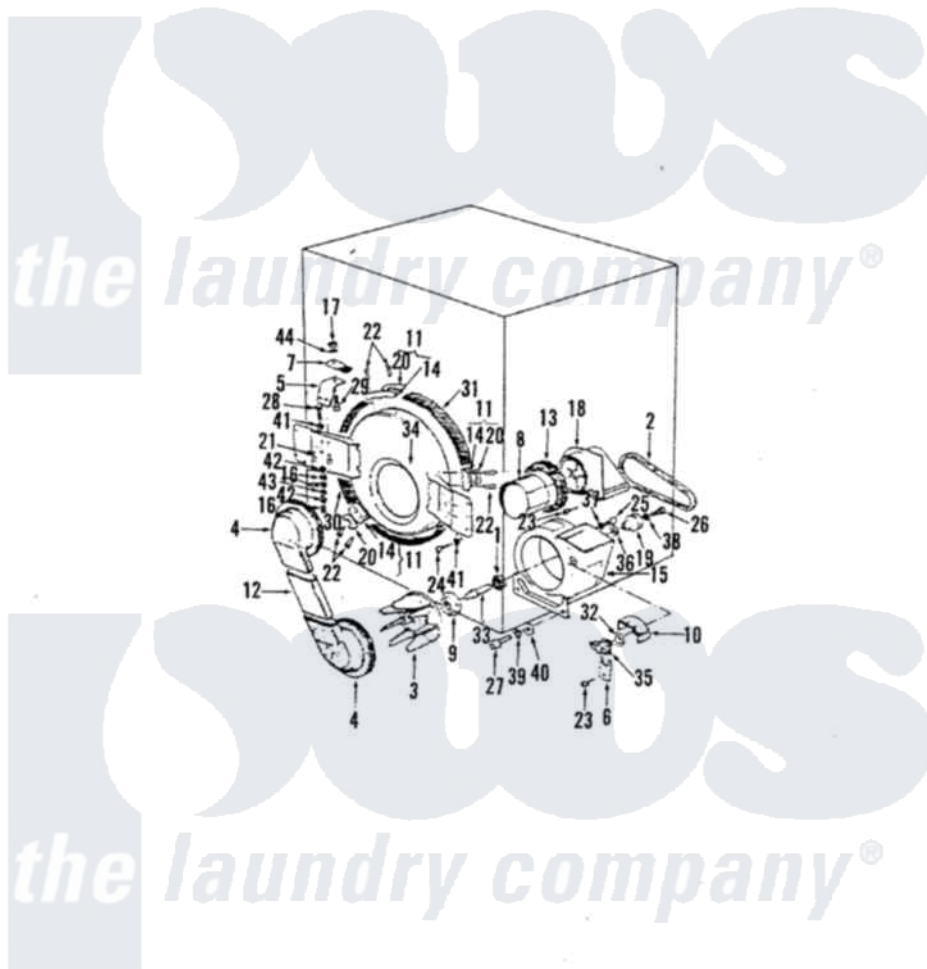

# Magic Chef MDCP1085- 01 - BLOWER

D8

Magic Chef [Residential Magic Chef MDCP1085- Dryer Parts](#) Parts Diagram 01 - BLOWER  
 Click on the part number to view part

Item	Original Part Number	Replaced By	Status	Part Description
1	<a href="#">183240012</a>			Ball Bearing
2	<a href="#">184180023</a>			Drive Belt
3	189880005		Not Available	IMPELLER ASM
4	184410106		Not Available	AIR DUCT BOOT
5	181770083		Not Available	BRACKET
6	181770085		Not Available	TSTAT MTG BRKT
7	186990018		Not Available	CONTACT BRUSH
8	112902091		Not Available	HOSE FITTING
9	183040022		Not Available	BEARING COVER
10	182990045		Not Available	TSTAT COVER
11	189100002		Not Available	CYLINDER GLIDE
12	181990022		Not Available	AIR DUCT
13	184410105		Not Available	GASKET
14	182660015		Not Available	GEAR PLATE
15	189190006		Not Available	VENTILATOR ASM
16	920113418		Not Available	NUT

17	920134133	Not Available	NUT
18	182130021	Not Available	BLOWER OUTLET
19	183680023	Not Available	FAN PULLEY
20	182660030	Not Available	GLIDE RETAINER
21	956248610	Not Available	RIVET
22	956333611	Not Available	RIVET
23	991350543	Not Available	SCREW
24	912354127	Not Available	SCREW
25	912153130	Not Available	SCREW
26	917121131	Not Available	SCREW
27	911500005	Not Available	SCREW
28	912133410	Not Available	SCREW
29	912124100	Not Available	SCREW
30	184410103	Not Available	CYLINDER SEAL
31	184410102	<a href="#">68866-4</a>	Foam Seal 84"
32	184410094	Not Available	TSTAT SEAL
33	<a href="#">183020024</a>		Blower Shaft
34	189040009	Not Available	CYL SUPPORT
35	186820021	Not Available	THERMOSTAT
36	181720012	Not Available	WASHER
37	930046332	Not Available	WASHER
38	930040326	Not Available	WASHER
39	930053323	Not Available	WASHER
40	993041135	Not Available	WASHER
41	930036328	Not Available	WASHER
42	930024322	Not Available	WASHER
43	930021415	Not Available	WASHER, GROUNDING PLATE
44	930026334	Not Available	WASHER