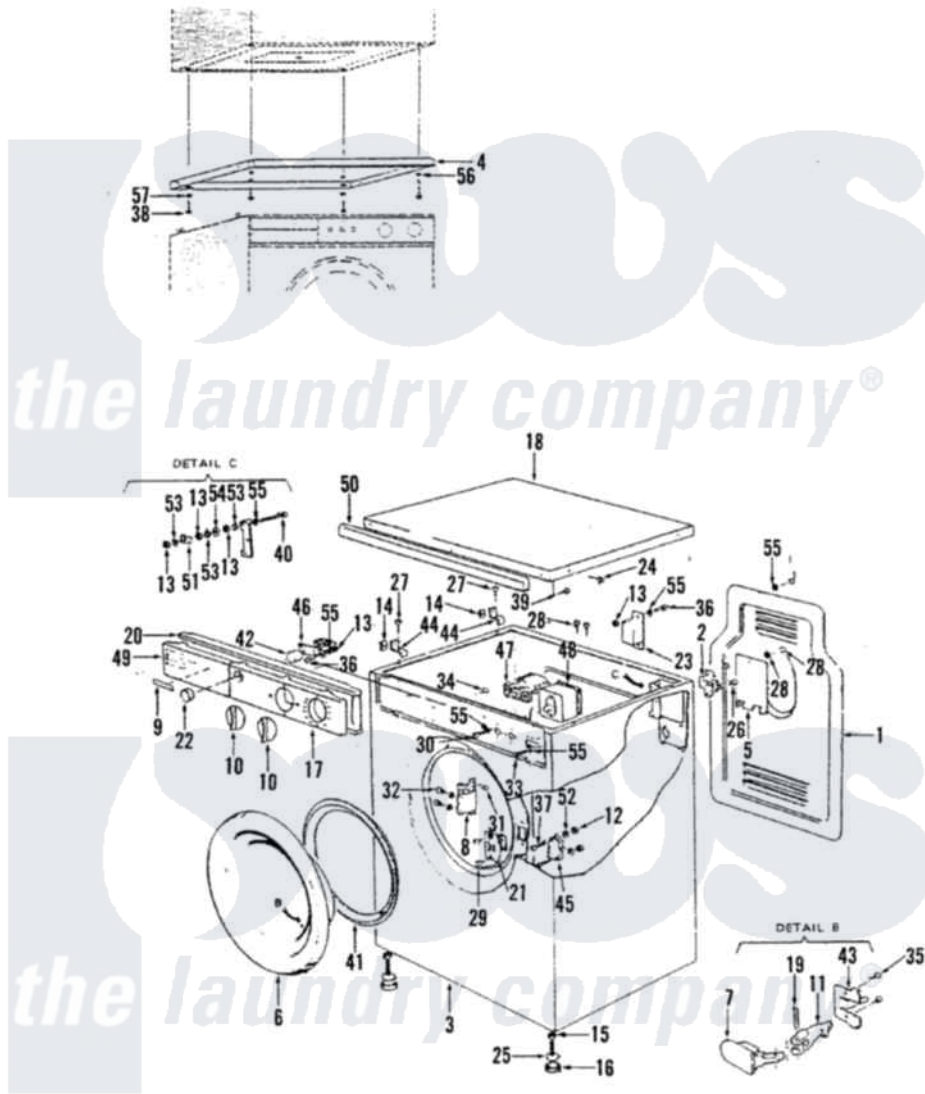

Magic Chef MDCP1085- 02 - CABINET & CONTROL PANEL

Magic Chef [Residential Magic Chef MDCP1085- Dryer Parts](#) Parts Diagram 02 - CABINET & CONTROL PANEL
 Click on the part number to view part

Item	Original Part Number	Replaced By	Status	Part Description
1	181750012		Not Available	BACK PANEL
2	116990419		Not Available	TERMINAL BLOCK
3	189500038		Not Available	WH CABINET ASM
4	111100740		Not Available	COVER
5	111100679		Not Available	COVER
6	112990010		Not Available	DOOR ASSEMBLY
7	119802497			Handle Assembly
8	113190122		Not Available	HINGE ASM
9	33-9845		Not Available	NAMEPLATE
10	189990081		Not Available	KNOB
11	182990079		Not Available	DOOR LATCH
12	920134133		Not Available	NUT
13	920113418		Not Available	NUT
14	940073430		Not Available	NUT
15	920115235		Not Available	NUT
16	114400056		Not Available	PAD