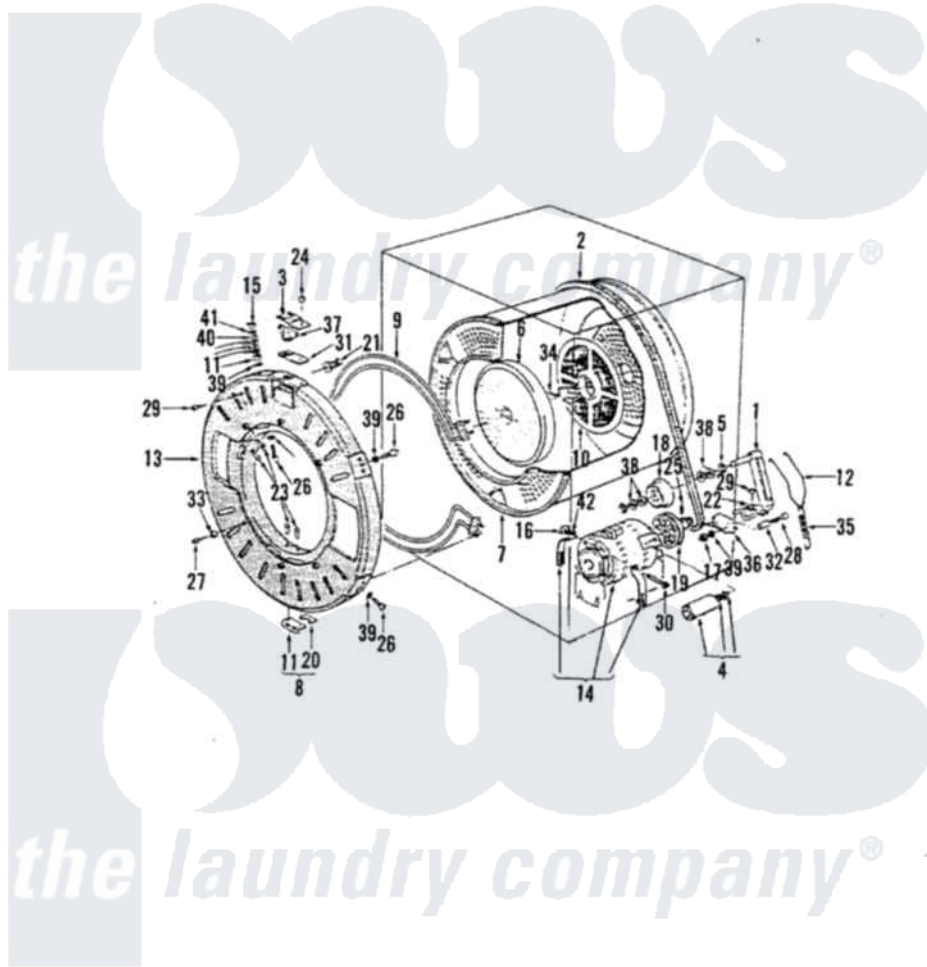

# Magic Chef MDCP1085- 03 - CYLINDER & HEATER

125

Magic Chef [Residential Magic Chef MDCP1085- Dryer Parts](#) Parts Diagram 03 - CYLINDER & HEATER  
 Click on the part number to view part

Item	Original Part Number	Replaced By	Status	Part Description
1	183990011		Not Available	EXTENSION ARM
2	184180026		Not Available	DRIVE BELT
3	181770085		Not Available	TSTAT MTG BRKT
4	116200722		Not Available	CAPACITOR
5	930008329		Not Available	C CLIP
6	182370029		Not Available	LINT FLTR COVER
7	189180003		Not Available	CYLINDER ASM
8	189100002		Not Available	CYLINDER GLIDE
9	<a href="#">186710161</a>			Heater Element
10	182370028		Not Available	FILTER
11	182660015		Not Available	GEAR PLATE
12	183540051		Not Available	SPRING HOOK
13	181270018		Not Available	HEATER HOUSING
14	186560041		Not Available	MOTOR
15	920113418		Not Available	NUT
16	990145131		Not Available	NUT

17	920134133	Not Available	NUT
18	182680011	Not Available	IDLER PULLEY
19	<a href="#">183680025</a>		Motor Pulley
20	182660030	Not Available	GLIDE RETAINER
21	183540052	Not Available	HEATER RETAINER
22	182170012	Not Available	HINGE
23	950313701	Not Available	RIVET
24	991350543	Not Available	SCREW
25	991110336	Not Available	SCREW
26	912133410	Not Available	SCREW
27	991341241	Not Available	SCREW
28	912131140	Not Available	SCREW
29	912354127	Not Available	SCREW
30	912146131	Not Available	SCREW
31	184990011	Not Available	TSTAT SEAL
32	181290014	Not Available	SPACER
33	184290012	Not Available	SPACER
34	183540059	Not Available	SPRING
35	183540056	Not Available	IDLER SPRING
36	186240098	Not Available	DOOR SWITCH
37	186820031	Not Available	THERMOSTAT
38	993210158	Not Available	SPACER
39	930036328	Not Available	WASHER
40	930021415	Not Available	WASHER, GROUNDING PLATE
41	930024322	Not Available	WASHER
42	930046333	Not Available	WASHER