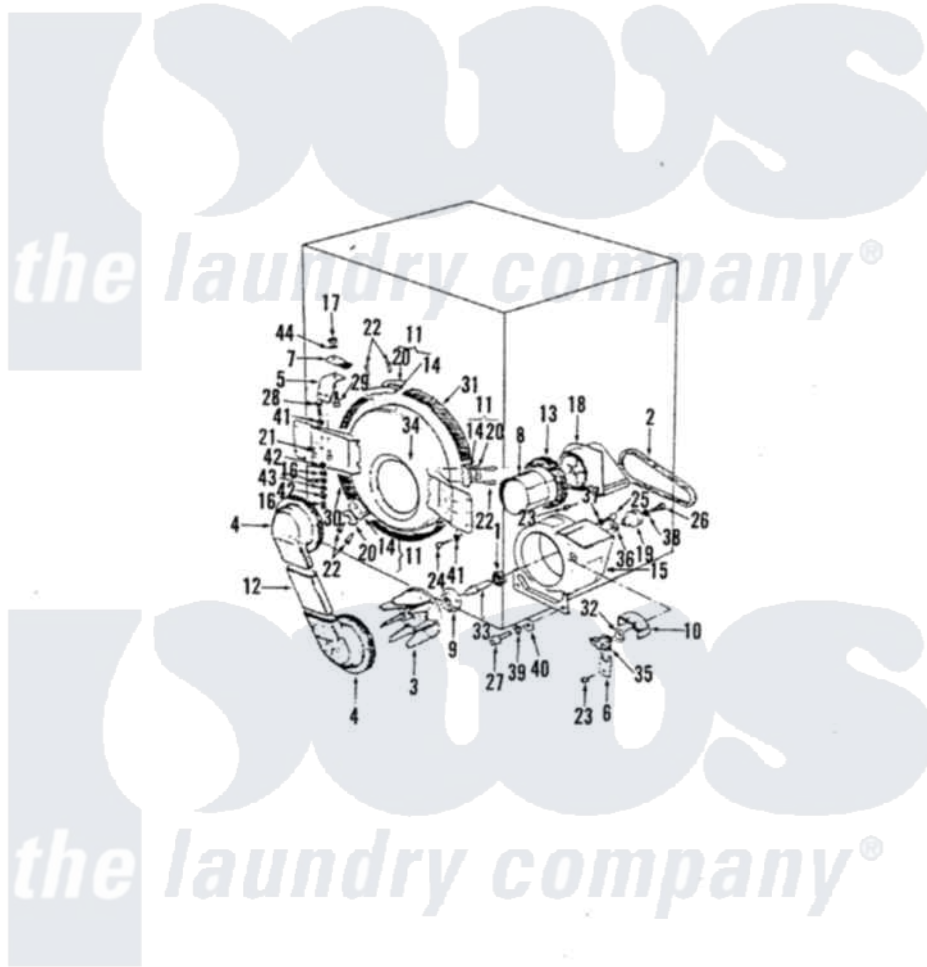

Magic Chef MDCP1085 01 - BLOWER

D8

Magic Chef [Residential Magic Chef MDCP1085 Dryer Parts](#) Parts Diagram 01 - BLOWER
 Click on the part number to view part

Item	Original Part Number	Replaced By	Status	Part Description
1	183240012			Ball Bearing
2	184180023			Drive Belt
3	189880005		Not Available	IMPELLER ASM
4	184410106		Not Available	AIR DUCT BOOT
5	181770083		Not Available	BRACKET
6	181770085		Not Available	TSTAT MTG BRKT
7	186990018		Not Available	CONTACT BRUSH
8	112902091		Not Available	HOSE FITTING
9	183040022		Not Available	BEARING COVER
10	182990045		Not Available	TSTAT COVER
11	189100002		Not Available	CYLINDER GLIDE
12	181990022		Not Available	AIR DUCT
13	184410105		Not Available	GASKET
14	182660015		Not Available	GEAR PLATE
15	189190006		Not Available	VENTILATOR ASM
16	920113418		Not Available	NUT

17	920134133	Not Available	NUT
18	182130021	Not Available	BLOWER OUTLET
19	183680023	Not Available	FAN PULLEY
20	182660030	Not Available	GLIDE RETAINER
21	956248610	Not Available	RIVET
22	956333611	Not Available	RIVET
23	991350543	Not Available	SCREW
24	912354127	Not Available	SCREW
25	912153130	Not Available	SCREW
26	917121131	Not Available	SCREW
27	911500005	Not Available	SCREW
28	912133410	Not Available	SCREW
29	912124100	Not Available	SCREW
30	184410103	Not Available	CYLINDER SEAL
31	184410102	68866-4	Foam Seal 84"
32	184410094	Not Available	TSTAT SEAL
33	183020024		Blower Shaft
34	189040009	Not Available	CYL SUPPORT
35	186820021	Not Available	THERMOSTAT
36	181720012	Not Available	WASHER
37	930046332	Not Available	WASHER
38	930040326	Not Available	WASHER
39	930053323	Not Available	WASHER
40	993041135	Not Available	WASHER
41	930036328	Not Available	WASHER
42	930024322	Not Available	WASHER
43	930021415	Not Available	WASHER, GROUNDING PLATE
44	930026334	Not Available	WASHER