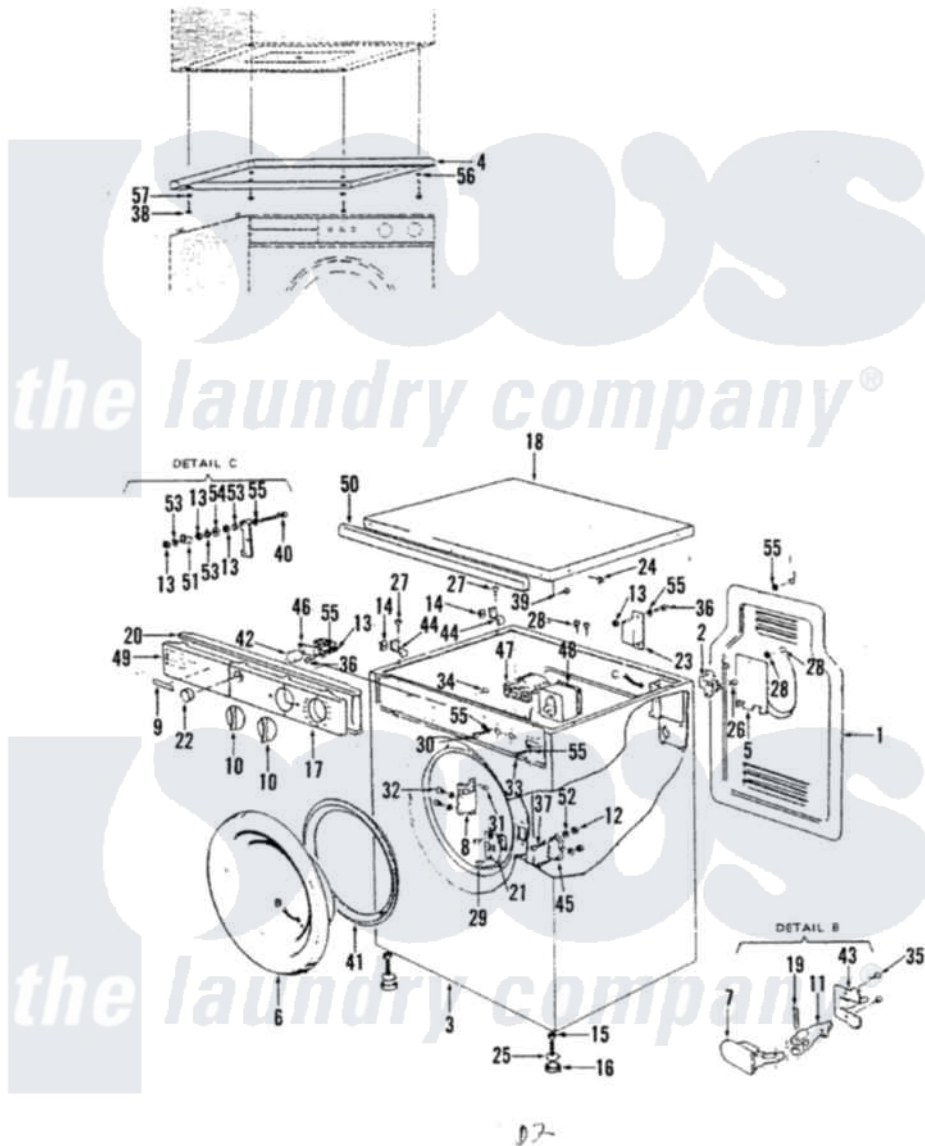

# Magic Chef MDCP1085 02 - CABINET & CONTROL PANEL

Magic Chef [Residential Magic Chef MDCP1085 Dryer Parts](#) Parts Diagram 02 - CABINET & CONTROL PANEL  
 Click on the part number to view part

Item	Original Part Number	Replaced By	Status	Part Description
1	181750012		Not Available	BACK PANEL
2	116990419		Not Available	TERMINAL BLOCK
3	189500038		Not Available	WH CABINET ASM
4	111100740		Not Available	COVER
5	111100679		Not Available	COVER
6	112990010		Not Available	DOOR ASSEMBLY
7	<a href="#">119802497</a>			Handle Assembly
8	113190122		Not Available	HINGE ASM
9	33-9845		Not Available	NAMEPLATE
10	189990081		Not Available	KNOB
11	182990079		Not Available	DOOR LATCH
12	920134133		Not Available	NUT
13	920113418		Not Available	NUT
14	940073430		Not Available	NUT
15	920115235		Not Available	NUT
16	114400056		Not Available	PAD