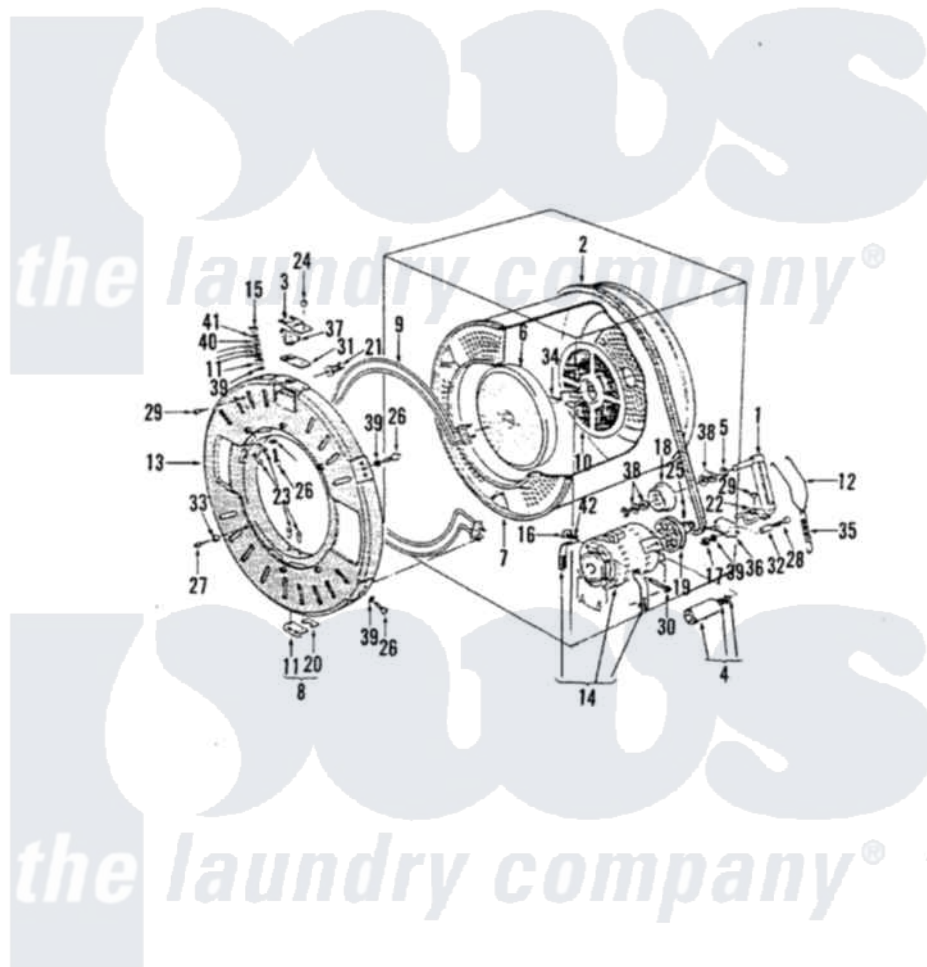

Magic Chef MDCP1085 03 - CYLINDER & HEATER

125

Magic Chef [Residential Magic Chef MDCP1085 Dryer Parts](#) Parts Diagram 03 - CYLINDER & HEATER
 Click on the part number to view part

Item	Original Part Number	Replaced By	Status	Part Description
1	183990011		Not Available	EXTENSION ARM
2	184180026		Not Available	DRIVE BELT
3	181770085		Not Available	TSTAT MTG BRKT
4	116200722		Not Available	CAPACITOR
5	930008329		Not Available	C CLIP
6	182370029		Not Available	LINT FLTR COVER
7	189180003		Not Available	CYLINDER ASM
8	189100002		Not Available	CYLINDER GLIDE
9	186710161			Heater Element
10	182370028		Not Available	FILTER
11	182660015		Not Available	GEAR PLATE
12	183540051		Not Available	SPRING HOOK
13	181270018		Not Available	HEATER HOUSING
14	186560041		Not Available	MOTOR
15	920113418		Not Available	NUT
16	990145131		Not Available	NUT

17	920134133	Not Available	NUT
18	182680011	Not Available	IDLER PULLEY
19	183680025		Motor Pulley
20	182660030	Not Available	GLIDE RETAINER
21	183540052	Not Available	HEATER RETAINER
22	182170012	Not Available	HINGE
23	950313701	Not Available	RIVET
24	991350543	Not Available	SCREW
25	991110336	Not Available	SCREW
26	912133410	Not Available	SCREW
27	991341241	Not Available	SCREW
28	912131140	Not Available	SCREW
29	912354127	Not Available	SCREW
30	912146131	Not Available	SCREW
31	184990011	Not Available	TSTAT SEAL
32	181290014	Not Available	SPACER
33	184290012	Not Available	SPACER
34	183540059	Not Available	SPRING
35	183540056	Not Available	IDLER SPRING
36	186240098	Not Available	DOOR SWITCH
37	186820031	Not Available	THERMOSTAT
38	993210158	Not Available	SPACER
39	930036328	Not Available	WASHER
40	930021415	Not Available	WASHER, GROUNDING PLATE
41	930024322	Not Available	WASHER
42	930046333	Not Available	WASHER