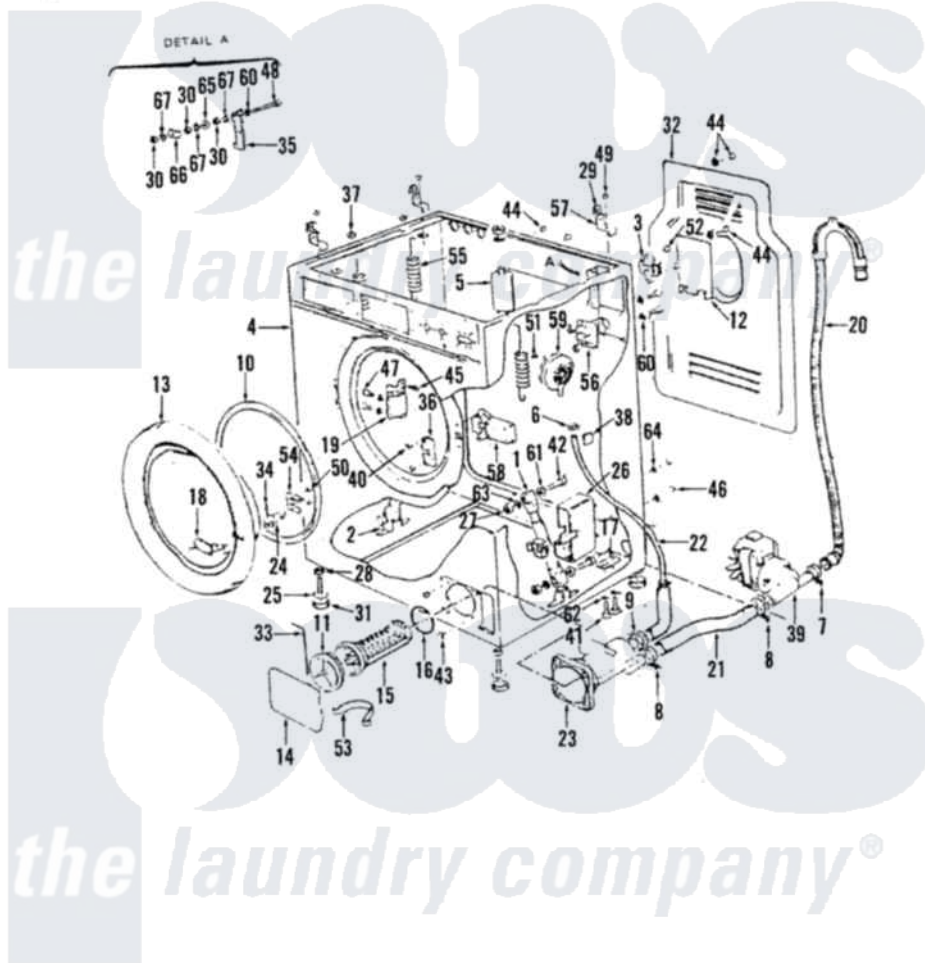

# Magic Chef MWCP1085 01 - CABINET & DOOR

B-4

Magic Chef [Residential Magic Chef MWCP1085 Washer Parts](#) Parts Diagram 01 - CABINET & DOOR  
 Click on the part number to view part

Item	Original Part Number	Replaced By	Status	Part Description
1	113800436	<a href="#">113800434</a>		Cushion
2	113800437		Not Available	CUSHION
3	116990173		Not Available	TERMINAL BLOCK
4	119100586		Not Available	WH CABINET ASM
5	116200723		Not Available	CAPACITOR
6	113200152	<a href="#">596669</a>		Clamp, Manifold
7	113200202	<a href="#">22001376</a>		Hose, Clamp
8	113200087	<a href="#">22001376</a>		Hose, Clamp
9	113200354	<a href="#">285655</a>		Clamp, Hose
10	113200489		Not Available	DOOR SEAL CLAMP
11	112901953		Not Available	FILTER COVER
12	111100679		Not Available	COVER
13	112990021		Not Available	DOOR ASM
14	111100676		Not Available	FILTER DOOR
15	112901952		Not Available	FILTER
16	114200280		Not Available	FILTER GASKET