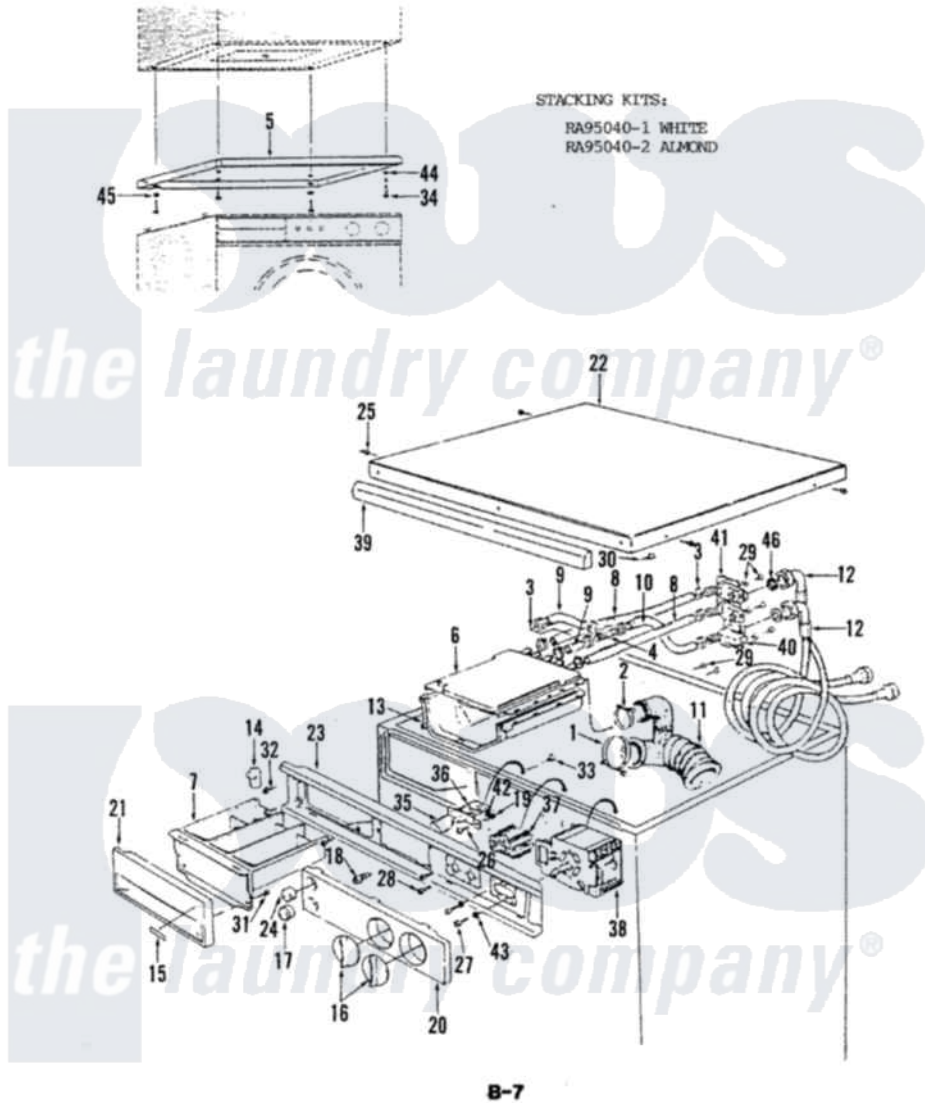

Magic Chef MWCP1085 02 - CONTROL PANEL

Magic Chef [Residential Magic Chef MWCP1085 Washer Parts](#) Parts Diagram 02 - CONTROL PANEL
Click on the part number to view part

Item	Original Part Number	Replaced By	Status	Part Description
1	113200164		Not Available	CLAMP
2	113200404	22001376		Hose, Clamp
3	113200024	596669		Clamp, Manifold
4	112901982		Not Available	T FITTING
5	111100740		Not Available	COVER
6	112400304			Disp Outlet And Housing
7	112400392		Not Available	DISPENSER DRWR
8	114300716		Not Available	HOSE
9	114300718		Not Available	HOSE
10	114300683		Not Available	HOSE
11	114300715		Not Available	HOSE
12	119400110		Not Available	INLET HOSE
13	112400302		Not Available	DISP HOUSING
14	112400394		Not Available	LEVEL INDICATOR
15	33-9845		Not Available	NAMEPLATE
16	189990081		Not Available	KNOB

17	112902219	Not Available	INDICATOR LIGHT
18	116102567	Not Available	``ON`` LIGHT
19	920113418	Not Available	NUT
20	119802655	Not Available	CONTROL PANEL
21	112602966	Not Available	DISP FRNT PANEL
22	111100734	Not Available	TOP PANEL
23	112400396	Not Available	CNTRL MTG PLATE
24	112902035	Not Available	PUSHBUTTON
25	912344102	Not Available	SCREW
26	912133410	Not Available	SCREW
27	912131141	4159193	Screw, Ground
28	912131137	488234	Screw 8-32 X 1/4
29	995500001	Not Available	SCREW
30	912362330	Not Available	SCREW
31	913331132	Not Available	SCREW
32	991644512	Not Available	SCREW
33	911354239	Not Available	SCREW
34	917143112	Not Available	SCREW
35	182990081	Not Available	SPACER
36	116102537	Not Available	PUSHBUTTON ASM
37	116102530	Not Available	SELECTOR
38	116102529		Timer
39	112902354	Not Available	TOP PANEL TRIM
40	116102549	Not Available	HOT INLET VALVE
41	116102541	Not Available	VALVE
42	930036328	Not Available	WASHER
43	930046333	Not Available	WASHER
44	993210561	Not Available	WASHER
45	993041134	Not Available	WASHER
46	114200090	Not Available	GASKET