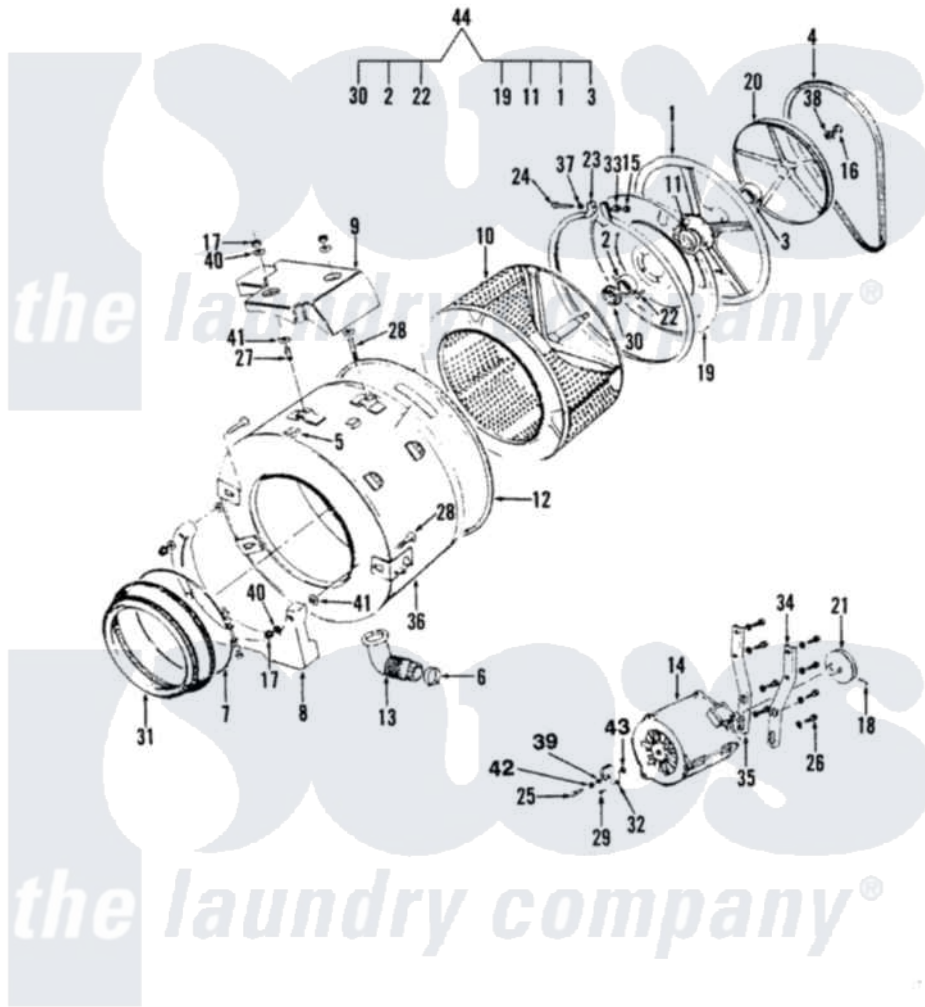

Magic Chef MWCP1085 03 - TUB

Magic Chef [Residential Magic Chef MWCP1085 Washer Parts](#) Parts Diagram 03 - TUB
 Click on the part number to view part

Item	Original Part Number	Replaced By	Status	Part Description
1	113300496		Not Available	CYL X BEARING
2	117600130		Not Available	BALL BEARING
3	117600181		Not Available	BEARING
4	114900133		Not Available	BELT
5	114900218		Not Available	RUBBER BLOCK
6	113200366	285655		Clamp, Hose
7	113200488		Not Available	TUB SEAL CLAMP
8	114900247		Not Available	COUNTERWEIGHT
9	114900246		Not Available	COUNTERWEIGHT
10	119200711		Not Available	CYLINDER ASM
11	114200647			Tub Ring Gasket
12	114200636		Not Available	RING GASKET
13	114300707		Not Available	HOSE
14	116590639	116190136		Motor
15	920133131			Nut
16	992400242		Not Available	NUT

17	992600001	Not Available	NUT
18	995100001	Not Available	PULLEY PIN
19	111600612	Not Available	REAR TUB PLATE
20	113300506	Not Available	PULLEY ASM
21	113300521	Not Available	MOTOR PULLEY
22	950313702	Not Available	RIVET
23	111600490	Not Available	TUB BACK RING
24	917129139	Not Available	SCREW
25	111901081	Not Available	SCREW
26	995700011	Not Available	SCREW
27	991173002	Not Available	SCREW
28	991173001	Not Available	SCREW
29	912322233	Not Available	SCREW
30	114200638	Not Available	SEAL
31	114200651	Not Available	DOOR SEAL
32	116102561	Not Available	SPEED SENSOR
33	111901094	Not Available	SPACER
34	113900479	Not Available	LH MOTOR SUPPRT
35	113900478	Not Available	RH MOTOR SUPPRT
36	119200721	Not Available	TUB ASM
37	930056320	Not Available	WASHER
38	993053139	Not Available	WASHER
39	112902092	Not Available	WASHER
40	993062138	Not Available	WASHER
41	993210561	Not Available	WASHER
42	930046336	Not Available	WASHER
43	112902369	Not Available	HUB
44	113390220	Not Available	BEARING ASM