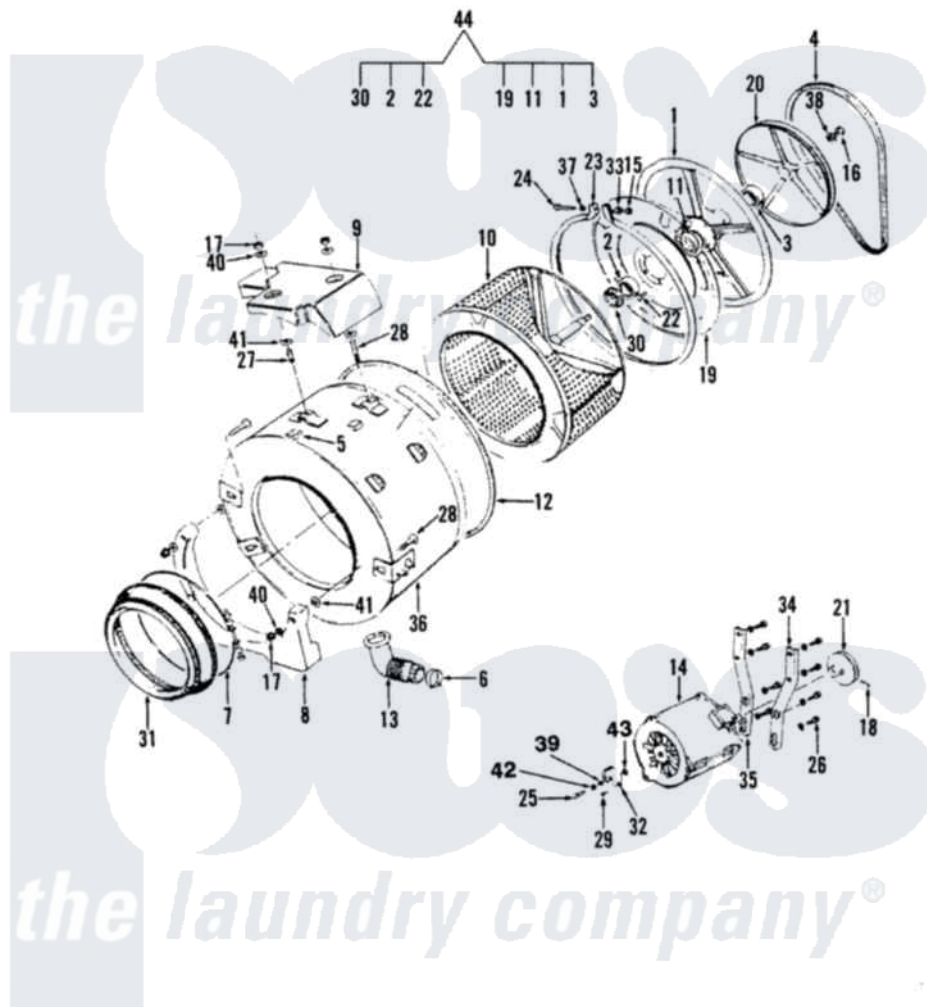

# Magic Chef MWCP1085-A 03 - TUB

Magic Chef [Residential Magic Chef MWCP1085-A Washer Parts](#) Parts Diagram 03 - TUB  
 Click on the part number to view part

Item	Original Part Number	Replaced By	Status	Part Description
1	113300496		Not Available	CYL X BEARING
2	117600130		Not Available	BALL BEARING
3	117600181		Not Available	BEARING
4	114900133		Not Available	BELT
5	114900218		Not Available	RUBBER BLOCK
6	113200366	<a href="#">285655</a>		Clamp, Hose
7	113200488		Not Available	TUB SEAL CLAMP
8	114900247		Not Available	COUNTERWEIGHT
9	114900246		Not Available	COUNTERWEIGHT
10	119200711		Not Available	CYLINDER ASM
11	<a href="#">114200647</a>			Tub Ring Gasket
12	114200636		Not Available	RING GASKET
13	114300707		Not Available	HOSE
14	116590639	<a href="#">116190136</a>		Motor
15	<a href="#">920133131</a>			Nut
16	992400242		Not Available	NUT

17	992600001	Not Available	NUT
18	995100001	Not Available	PULLEY PIN
19	111600612	Not Available	REAR TUB PLATE
20	113300506	Not Available	PULLEY ASM
21	113300521	Not Available	MOTOR PULLEY
22	950313702	Not Available	RIVET
23	111600490	Not Available	TUB BACK RING
24	917129139	Not Available	SCREW
25	111901081	Not Available	SCREW
26	995700011	Not Available	SCREW
27	991173002	Not Available	SCREW
28	991173001	Not Available	SCREW
29	912322233	Not Available	SCREW
30	114200638	Not Available	SEAL
31	114200651	Not Available	DOOR SEAL
32	116102561	Not Available	SPEED SENSOR
33	111901094	Not Available	SPACER
34	113900479	Not Available	LH MOTOR SUPPRT
35	113900478	Not Available	RH MOTOR SUPPRT
36	119200721	Not Available	TUB ASM
37	930056320	Not Available	WASHER
38	993053139	Not Available	WASHER
39	112902092	Not Available	WASHER
40	993062138	Not Available	WASHER
41	993210561	Not Available	WASHER
42	930046336	Not Available	WASHER
43	112902369	Not Available	HUB
44	113390220	Not Available	BEARING ASM