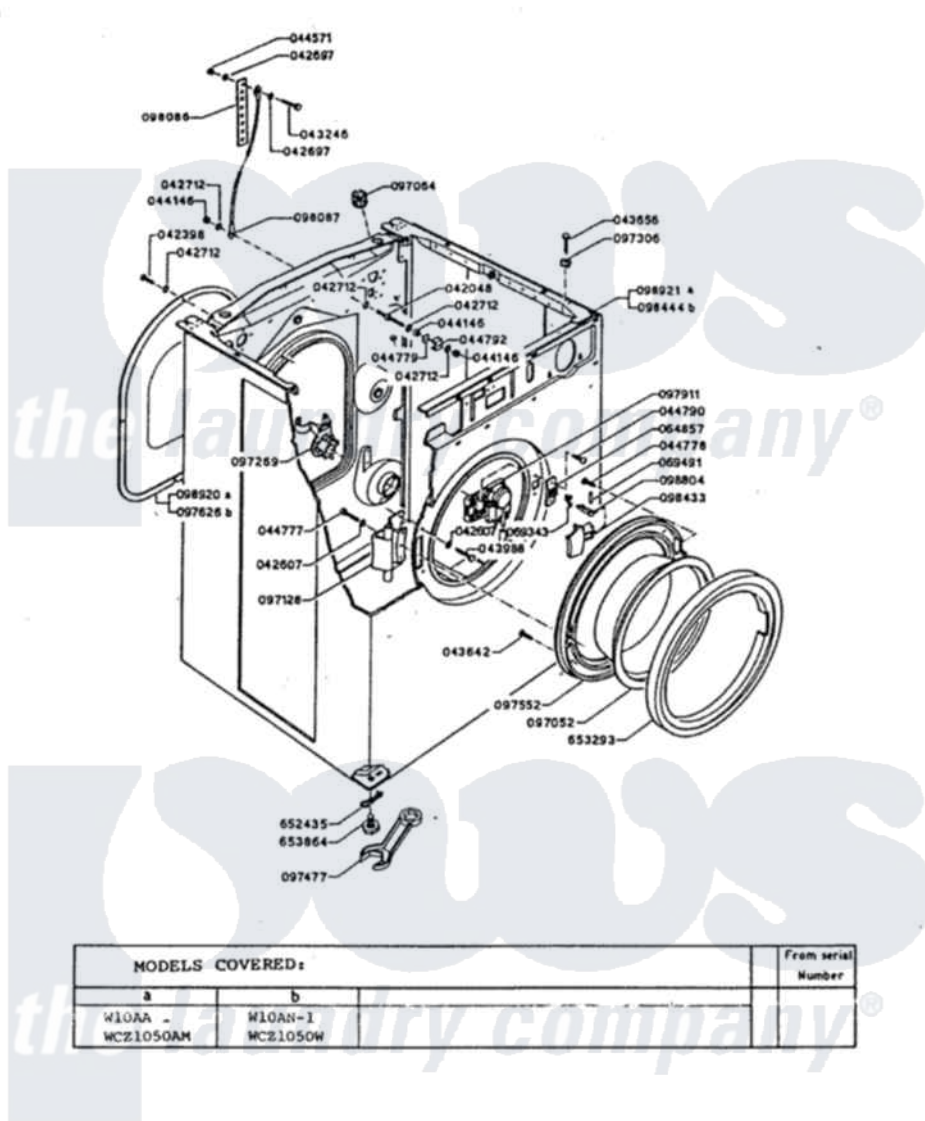

# Magic Chef W10AA1 01 - CABINET & DOOR

MODELS COVERED:		From serial Number
a	b	
W10AA -	W10AN-1	
WCZ1050AM	WCZ1050W	

FIRST PUBLICATION (4-84)

PM-1526-00

REVISION SHEET 0 (4-84)

B-1

Magic Chef [Residential Magic Chef W10AA1 Washer Parts](#) Parts Diagram 01 - CABINET & DOOR  
 Click on the part number to view part

Item	Original Part Number	Replaced By	Status	Part Description
1	042048		Not Available	SCREW
2	042398		Not Available	SCREW
3	042607		Not Available	WASHER
4	042697		Not Available	LOCKWASHER
5	042712		Not Available	LOCKWASHER
6	043246		Not Available	BOLT
7	Y043642	<a href="#">414004-35</a>		Screw
8	043656		Not Available	SCREW
9	043988		Not Available	SCREW
10	044146		Not Available	NUT
11	044571		Not Available	NUT
12	044777		Not Available	SCREW
13	Y044778	<a href="#">74002481</a>		Screw
14	044779		Not Available	NUT
15	Y044790	<a href="#">99002757</a>		Screw
16	044792		Not Available	CLAMP