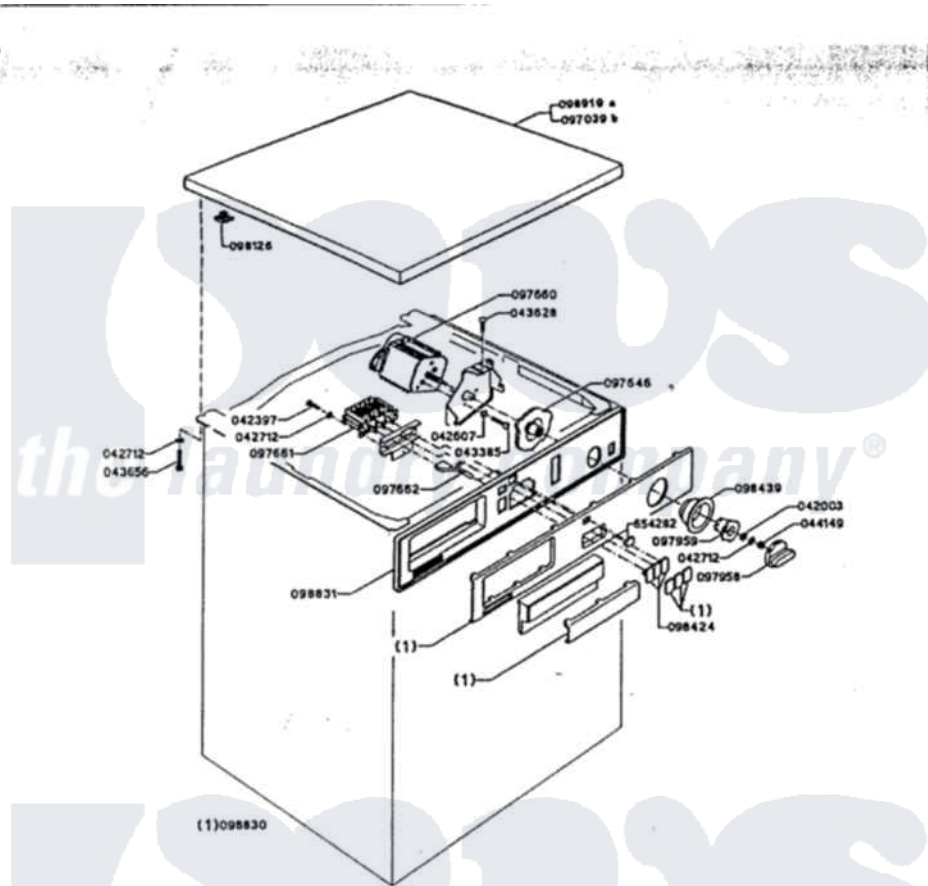

Magic Chef W10AA1 02 - CONTROL PANEL

N/S 33-9845

MODELS COVERED:		From serial Number
a	b	
W10AA-1	W10AN-1	
WCZ1050AM	WCZ1050W	

FIRST PUBLICATION (4-84)

PM-1526-00

REVISION SHEET 0 (4-84)

A-2

Magic Chef [Residential Magic Chef W10AA1 Washer Parts](#) Parts Diagram 02 - CONTROL PANEL

[Click on the part number to view part](#)

Item	Original Part Number	Replaced By	Status	Part Description
1	042003		Not Available	FLAT WASHER
2	042397	8-1400-0-6		Small Round Box
3	042607		Not Available	WASHER
4	042712		Not Available	LOCKWASHER
5	043385		Not Available	SCREW
6	043628		Not Available	SCREW
7	043656		Not Available	SCREW
8	044149		Not Available	NUT
10	097646		Not Available	CAM
11	097660		Not Available	TIMER
12	097661		Not Available	KEYBOARD
13	097662		Not Available	WARNING LIGHT
14	097958		Not Available	TIMR KNOB COVER
15	Y097959			Timer Knob
16	098126		Not Available	LID BACK PIECE
17	098424		Not Available	PUSHBUTTON