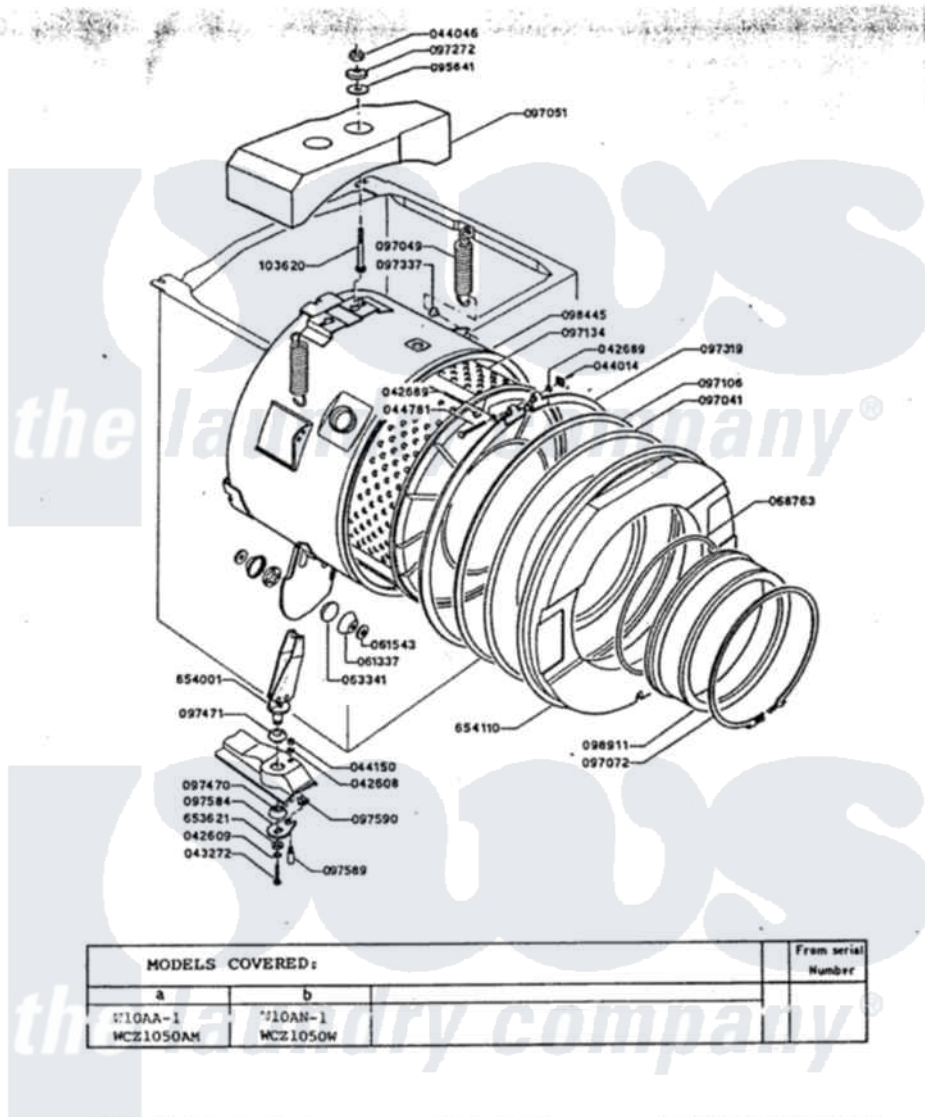

# Magic Chef W10AA1 03 - CYLINDER

Magic Chef [Residential Magic Chef W10AA1 Washer Parts](#) Parts Diagram 03 - CYLINDER  
 Click on the part number to view part

Item	Original Part Number	Replaced By	Status	Part Description
1	042608		Not Available	WASHER
2	042609		Not Available	WASHER
3	042689		Not Available	FLAT WASHER
4	043272		Not Available	HEX HD BOLT
5	044014		Not Available	NUT
6	044046		Not Available	NUT
7	044150		Not Available	NUT
8	044781		Not Available	SCREW
9	061337		Not Available	SUPPORT PAD
10	061543		Not Available	SPACER WASHER
11	063341		Not Available	PAD
12	068763		Not Available	GASKET SPRING
13	095641		Not Available	WASHER
14	097041		Not Available	FRNT TUB FLANGE
15	097049		Not Available	TUB SUSP SPRING
16	097051		Not Available	UPR COUNTRWGT

17	097072	Not Available	GASKET RING
18	097106	Not Available	TUB GASKET
19	097134	Not Available	DRUM ASM
20	097272	Not Available	WASHER
21	097319	Not Available	RING
22	097337	Not Available	SPRING BUSHING
23	097470	Not Available	BOTTOM GROMMET
24	097471	Not Available	TOP GROMMET
25	097584	Not Available	SUPPORT
26	097589	Not Available	PIN
27	097590	Not Available	PLATE
28	098445	Not Available	TUB ASM
29	098911	Not Available	GASKET
30	<a href="#">103620</a>		Screw
31	653621	Not Available	BUSHING
32	654001	Not Available	SNUBR SPRNG ASM
33	654110	Not Available	COUNTERWEIGHT