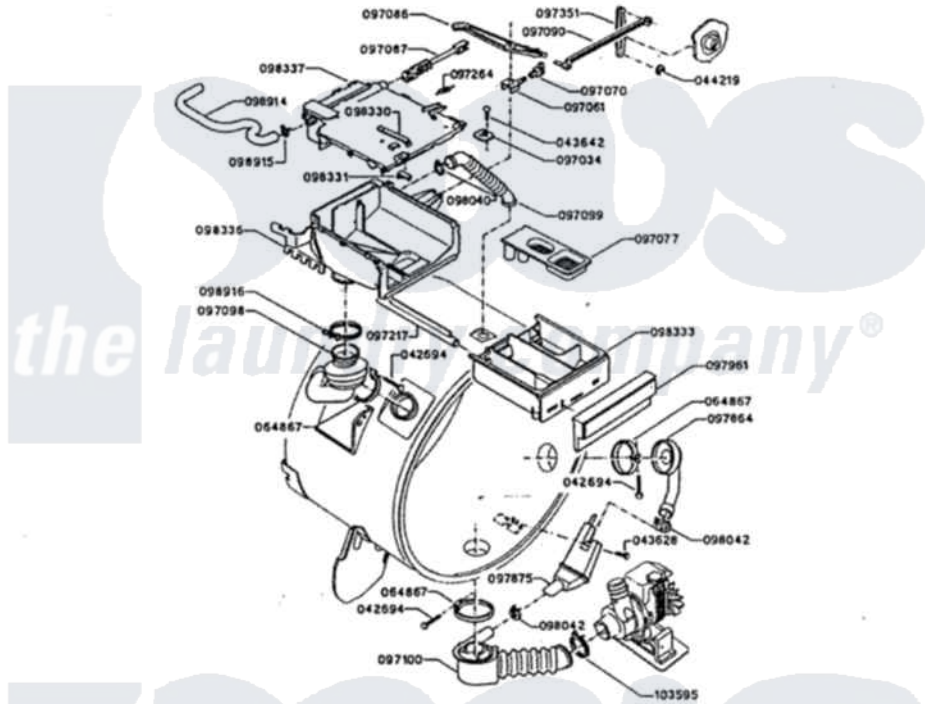

# Magic Chef W10AA1 04 - DISPENSER

MODELS COVERED:		From serial Number
a	b	
W10AA-1	W10AN-1	
WC21050AM	WC21050W	

FIRST PUBLICATION (4-84)

PM-1526-00

REVISION SHEET 0 (4-84)

A-6

Magic Chef [Residential Magic Chef W10AA1 Washer Parts](#) Parts Diagram 04 - DISPENSER  
 Click on the part number to view part

Item	Original Part Number	Replaced By	Status	Part Description
1	042694		Not Available	SCREW
2	043628		Not Available	SCREW
3	Y043642	<a href="#">414004-35</a>		Screw
4	044219		Not Available	RING
5	064867		Not Available	HOSE CLAMP
6	097034		Not Available	MTG CLIP
7	097061		Not Available	MTG BRKT
8	097070		Not Available	AD KNOB
9	097077		Not Available	RINSE FILTER
10	097086		Not Available	PISTON LEVER
11	097087		Not Available	PISTON
12	097090		Not Available	LEVER EXT
13	097098		Not Available	DETERGENT HOSE
14	097099		Not Available	EXHAUST HOSE
15	097100		Not Available	CONNECTION PIPE
16	097217		Not Available	SLIDE RAIL

17	097264	Not Available	SPRING
18	097351	Not Available	FEELER
19	097864	Not Available	DTRG RECIR HOSE
20	097875	Not Available	AIR INTK CHMBR
21	097961	Not Available	DTRG CONT HANDL
22	098040	Not Available	CLAMP
23	098042	Not Available	CLAMP
24	098330	Not Available	SPRING
25	098331	Not Available	CONTAINER STOP
26	098333	Not Available	DETERGNT DRAWER
27	098336	Not Available	DISP HOUSING
28	098337	Not Available	DISPENSER COVER
29	098914	Not Available	VALVE HOSE
30	098915	Not Available	CLAMP
31	098916	Not Available	CLAMP
32	103595	Not Available	CLAMP