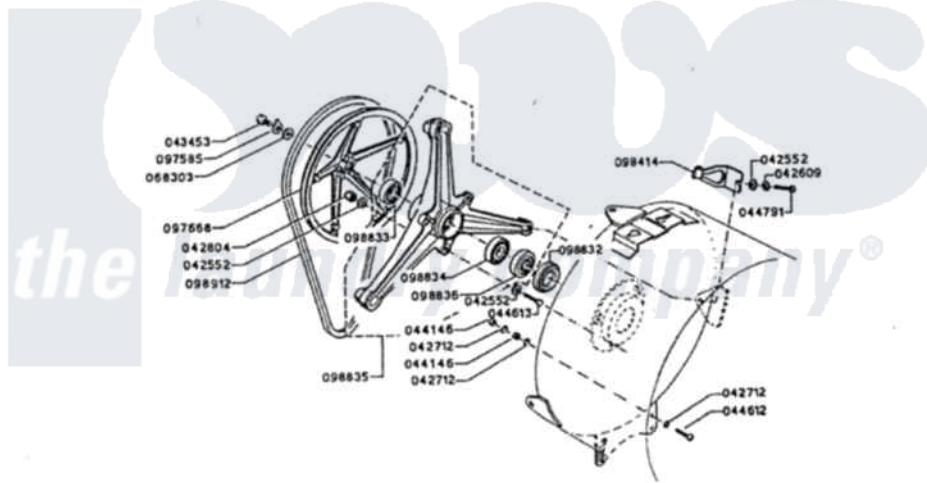

# Magic Chef W10AA1 06 - PULLEY

MODELS COVERED:		From serial Number
a	b	
W10AA-1	W10AN-1	
WC21050AH	WC21050W	

FIRST PUBLICATION (4-84)

PM-1526-00

REVISION SHEET 0 (4-84)

A-8

Magic Chef [Residential Magic Chef W10AA1 Washer Parts](#) Parts Diagram 06 - PULLEY

[Click on the part number to view part](#)

Item	Original Part Number	Replaced By	Status	Part Description
1	042552		Not Available	FLAT WASHER
2	042609		Not Available	WASHER
3	042712		Not Available	LOCKWASHER
4	042804		Not Available	NUT
5	043453		Not Available	SET SCREW
6	044146		Not Available	NUT
7	044612		Not Available	SCREW
8	044613		Not Available	SCREW
9	044791		Not Available	SCREW
10	068303		Not Available	END
11	097585		Not Available	SAFETY RING
12	097668		Not Available	PULLEY
13	098414		Not Available	HOSE SUPPORT
14	098832		Not Available	GASKET TRIM
15	098833		Not Available	BEARING
16	098834		Not Available	BEARING

17	098835	Not Available	TUB CROSSPIECE
18	098836	Not Available	GASKET
19	098912	Not Available	BELT