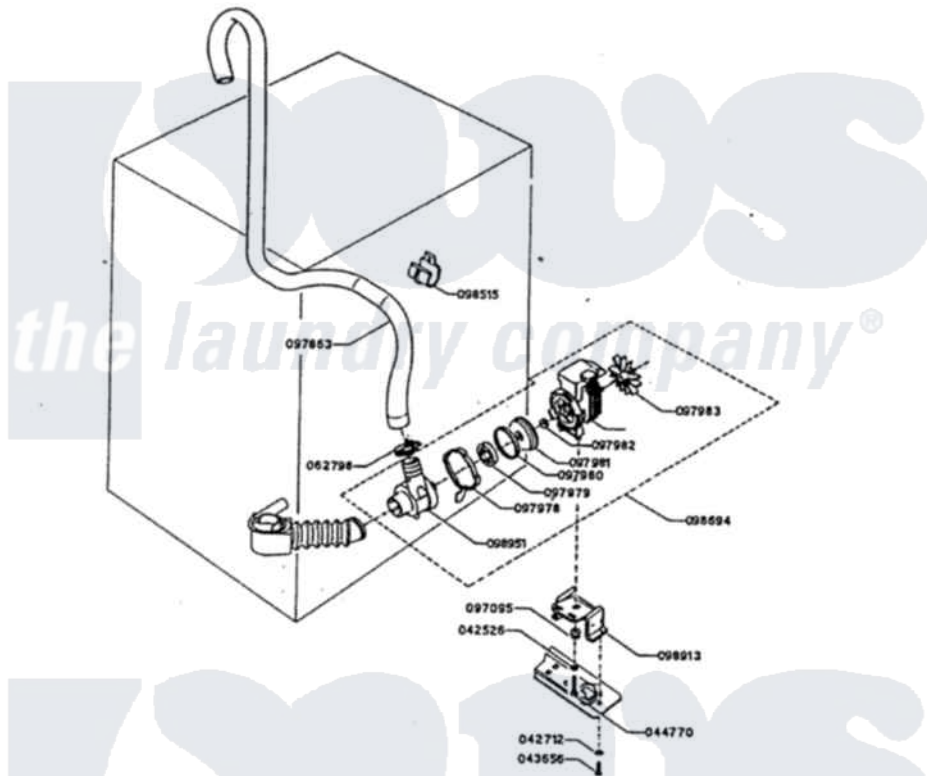

Magic Chef W10AA1 07 - PUMP ASSY.

MODELS COVERED:		From serial Number
a	b	
W10AA-1	W10AN-1	
WC21050AM	WC21050W	

FIRST PUBLICATION (4-84)

PM-1526-00

REVISION SHEET 0 (4-84)

A-10

Magic Chef [Residential Magic Chef W10AA1 Washer Parts](#) Parts Diagram 07 - PUMP ASSY.
 Click on the part number to view part

Item	Original Part Number	Replaced By	Status	Part Description
1	042526		Not Available	FLAT WASHER
2	042712		Not Available	LOCKWASHER
3	043656		Not Available	SCREW
4	044770		Not Available	SCREW
5	062798		Not Available	CLAMP
6	097095		Not Available	PUMP MTG GROMET
7	097863		Not Available	MAIN OUTLT HOSE
8	097978		Not Available	PUMP LOCK RING
9	097979		Not Available	PUMP IMPELLER
10	097980		Not Available	PUMP GASKET
11	097981		Not Available	BASE & GASKET
12	097982		Not Available	GASKET
13	097983		Not Available	FAN BLADE
14	098515		Not Available	HOSE CLAMP
15	098694		Not Available	DISCHARGE PUMP
16	Y098913		Not Available	PUMP BRACKET