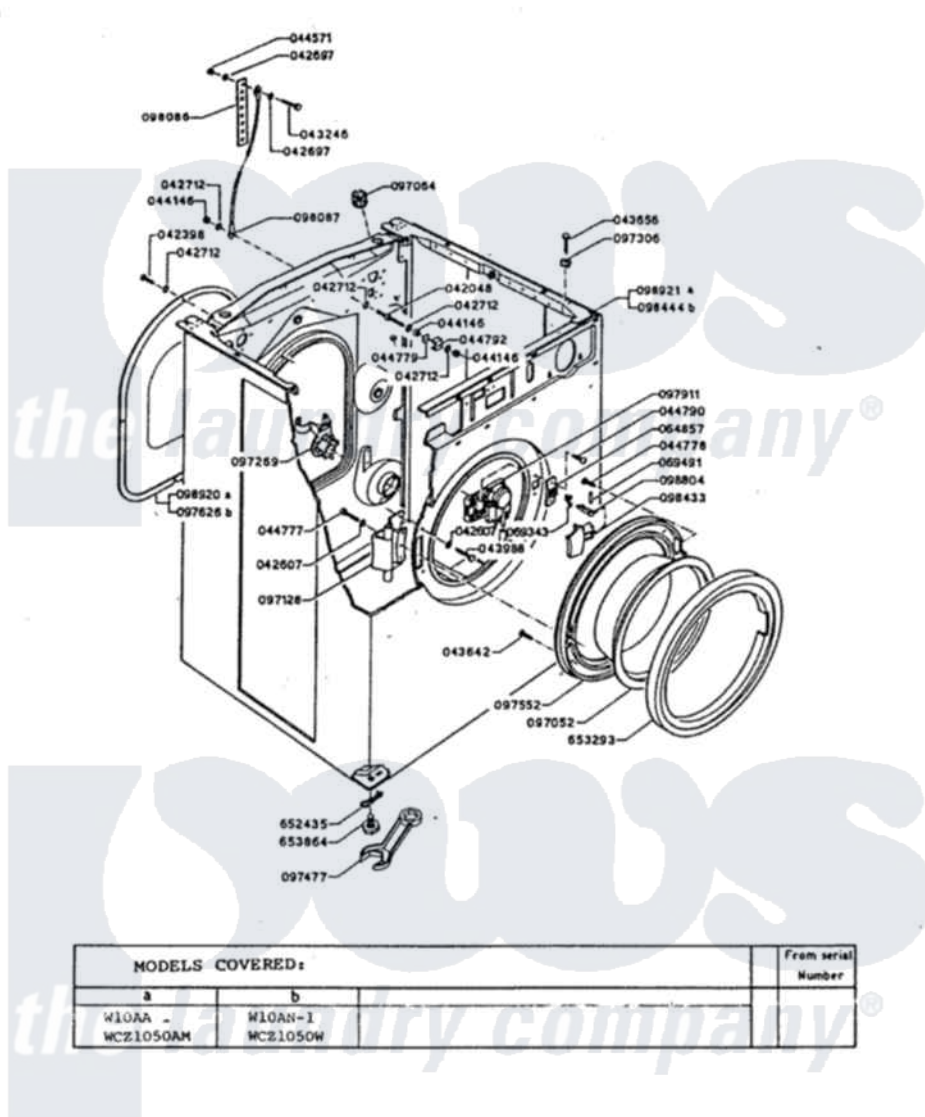

Magic Chef W10AN1 01 - CABINET & DOOR

FIRST PUBLICATION (4-84)

PM-1526-00

REVISION SHEET 0 (4-84)

B-1

Magic Chef [Residential Magic Chef W10AN1 Washer Parts](#) Parts Diagram 01 - CABINET & DOOR
 Click on the part number to view part

Item	Original Part Number	Replaced By	Status	Part Description
1	042048		Not Available	SCREW
2	042398		Not Available	SCREW
3	042607		Not Available	WASHER
4	042697		Not Available	LOCKWASHER
5	042712		Not Available	LOCKWASHER
6	043246		Not Available	BOLT
7	Y043642	414004-35		Screw
8	043656		Not Available	SCREW
9	043988		Not Available	SCREW
10	044146		Not Available	NUT
11	044571		Not Available	NUT
12	044777		Not Available	SCREW
13	Y044778	74002481		Screw
14	044779		Not Available	NUT
15	Y044790	99002757		Screw
16	044792		Not Available	CLAMP

17	064857	Not Available	FLANGE
18	069343	Not Available	SPRING
19	069491	Not Available	CATCH PIN
20	097052	Not Available	DOOR GLASS
21	097064	Not Available	OUTLT HOSE SUPT
22	097128		Door Hinge Assembly
23	097269	Not Available	HOSE CLAMP
24	097306	Not Available	LID FRONT PIECE
25	097477	Not Available	LEVELER WRENCH
26	097552	Not Available	DOOR FLANGE
27	097626	Not Available	BACK PANEL
28	Y097911	Not Available	MICROSWITCH
29	098086	Not Available	PLATE
30	098087	Not Available	GROUND WIRE
31	098433		Door Handle
32	098444	Not Available	CABINET ASM
33	098804	Not Available	DOOR CATCH
36	652435	Not Available	LEVELER CLIP
37	653293	Not Available	DOOR FRAME
38	653864	Not Available	LEVELER