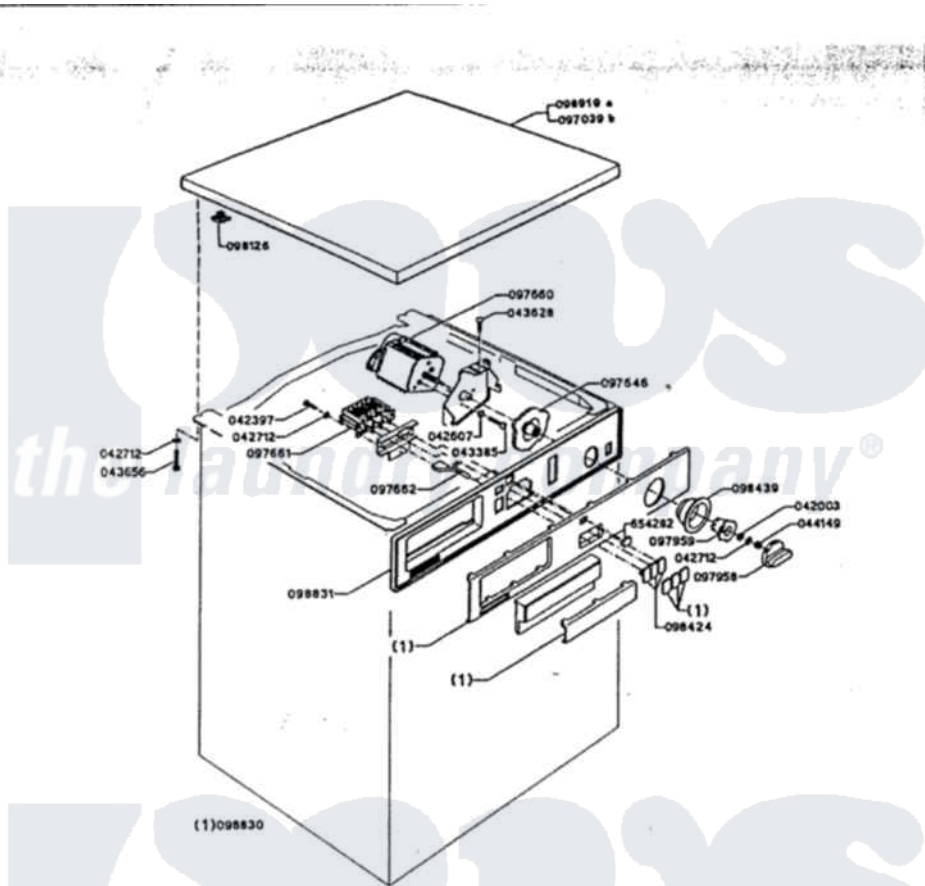

# Magic Chef W10AN1 02 - CONTROL PANEL

N/S 33-9845

MODELS COVERED:		From serial Number
a	b	
W10AA-1	W10AN-1	
WCZ1050AM	WCZ1050W	

FIRST PUBLICATION (4-84)

PM-1526-00

REVISION SHEET 0 (4-84)

A-2

[Magic Chef Residential Magic Chef W10AN1 Washer Parts](#) Parts Diagram 02 - CONTROL PANEL

[Click on the part number to view part](#)

Item	Original Part Number	Replaced By	Status	Part Description
1	042003		Not Available	FLAT WASHER
2	042397	<a href="#">8-1400-0-6</a>		Small Round Box
3	042607		Not Available	WASHER
4	042712		Not Available	LOCKWASHER
5	043385		Not Available	SCREW
6	043628		Not Available	SCREW
7	043656		Not Available	SCREW
8	044149		Not Available	NUT
9	097039		Not Available	TOP
10	097646		Not Available	CAM
11	097660		Not Available	TIMER
12	097661		Not Available	KEYBOARD
13	097662		Not Available	WARNING LIGHT
14	097958		Not Available	TIMR KNOB COVER
15	<a href="#">Y097959</a>			Timer Knob
16	098126		Not Available	LID BACK PIECE