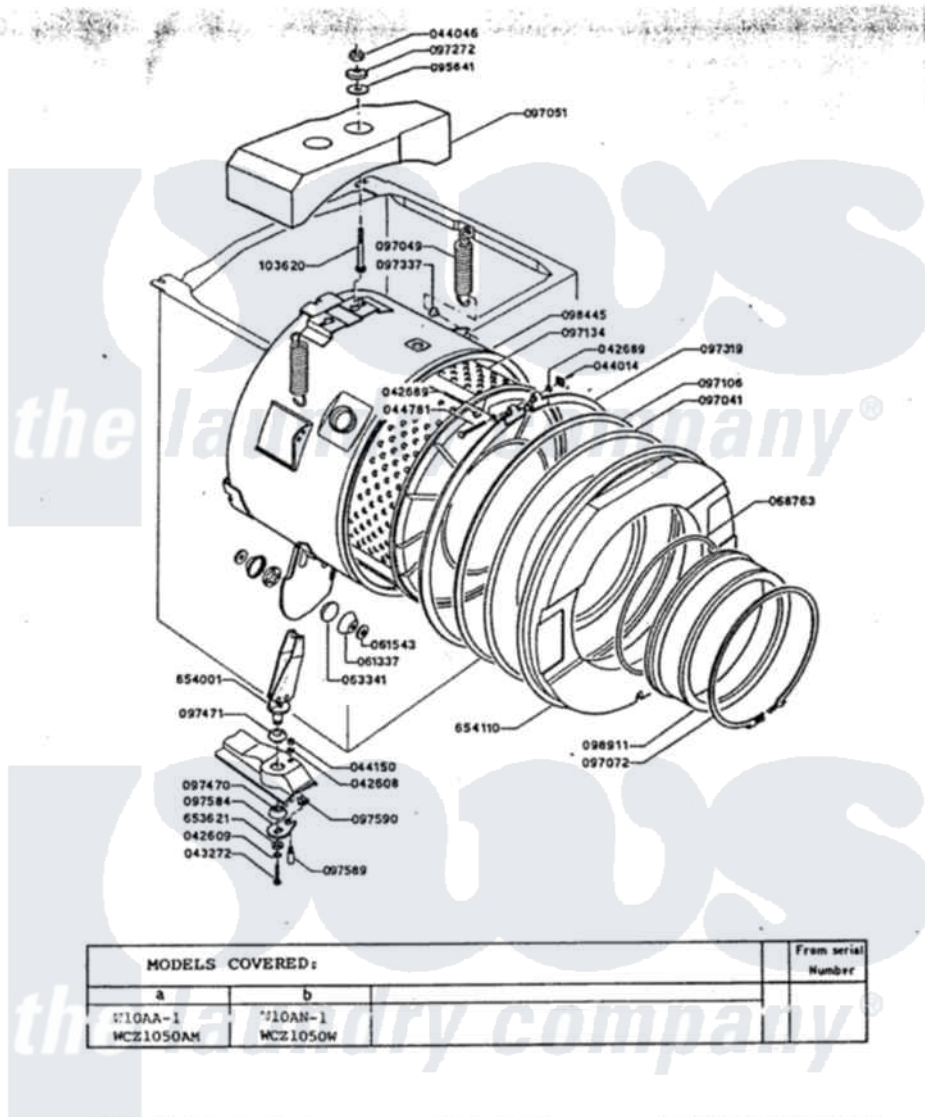

Magic Chef W10AN1 03 - CYLINDER

Magic Chef [Residential Magic Chef W10AN1 Washer Parts](#) Parts Diagram 03 - CYLINDER
 Click on the part number to view part

Item	Original Part Number	Replaced By	Status	Part Description
1	042608		Not Available	WASHER
2	042609		Not Available	WASHER
3	042689		Not Available	FLAT WASHER
4	043272		Not Available	HEX HD BOLT
5	044014		Not Available	NUT
6	044046		Not Available	NUT
7	044150		Not Available	NUT
8	044781		Not Available	SCREW
9	061337		Not Available	SUPPORT PAD
10	061543		Not Available	SPACER WASHER
11	063341		Not Available	PAD
12	068763		Not Available	GASKET SPRING
13	095641		Not Available	WASHER
14	097041		Not Available	FRNT TUB FLANGE
15	097049		Not Available	TUB SUSP SPRING
16	097051		Not Available	UPR COUNTRWGT

17	097072	Not Available	GASKET RING
18	097106	Not Available	TUB GASKET
19	097134	Not Available	DRUM ASM
20	097272	Not Available	WASHER
21	097319	Not Available	RING
22	097337	Not Available	SPRING BUSHING
23	097470	Not Available	BOTTOM GROMMET
24	097471	Not Available	TOP GROMMET
25	097584	Not Available	SUPPORT
26	097589	Not Available	PIN
27	097590	Not Available	PLATE
28	098445	Not Available	TUB ASM
29	098911	Not Available	GASKET
30	103620		Screw
31	653621	Not Available	BUSHING
32	654001	Not Available	SNUBR SPRNG ASM
33	654110	Not Available	COUNTERWEIGHT