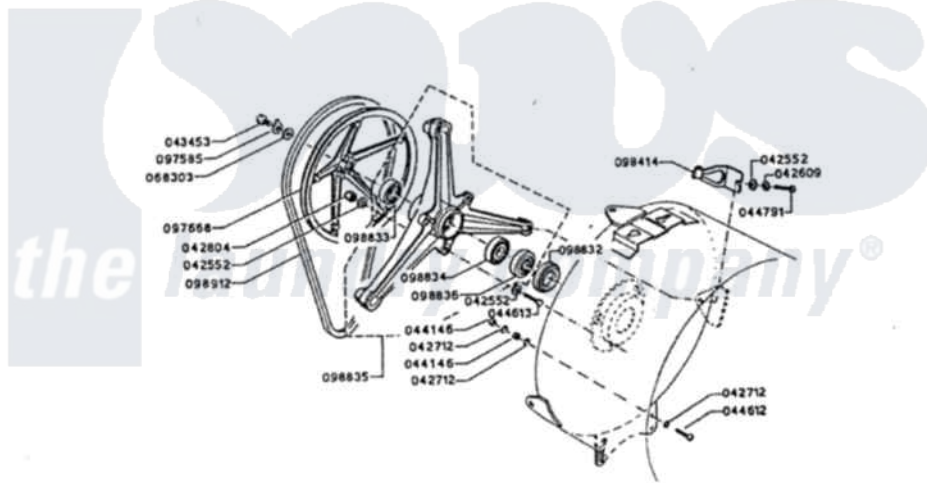

Magic Chef W10AN1 06 - PULLEY

MODELS COVERED:		From serial Number
a	b	
W10AA-1	W10AN-1	
WC21050AH	WC21050W	

FIRST PUBLICATION (4-84)

PM-1526-00

REVISION SHEET 0 (4-84)

A-8

Magic Chef [Residential Magic Chef W10AN1 Washer Parts](#) Parts Diagram 06 - PULLEY

[Click on the part number to view part](#)

Item	Original Part Number	Replaced By	Status	Part Description
1	042552		Not Available	FLAT WASHER
2	042609		Not Available	WASHER
3	042712		Not Available	LOCKWASHER
4	042804		Not Available	NUT
5	043453		Not Available	SET SCREW
6	044146		Not Available	NUT
7	044612		Not Available	SCREW
8	044613		Not Available	SCREW
9	044791		Not Available	SCREW
10	068303		Not Available	END
11	097585		Not Available	SAFETY RING
12	097668		Not Available	PULLEY
13	098414		Not Available	HOSE SUPPORT
14	098832		Not Available	GASKET TRIM
15	098833		Not Available	BEARING
16	098834		Not Available	BEARING

17	098835	Not Available	TUB CROSSPIECE
18	098836	Not Available	GASKET
19	098912	Not Available	BELT