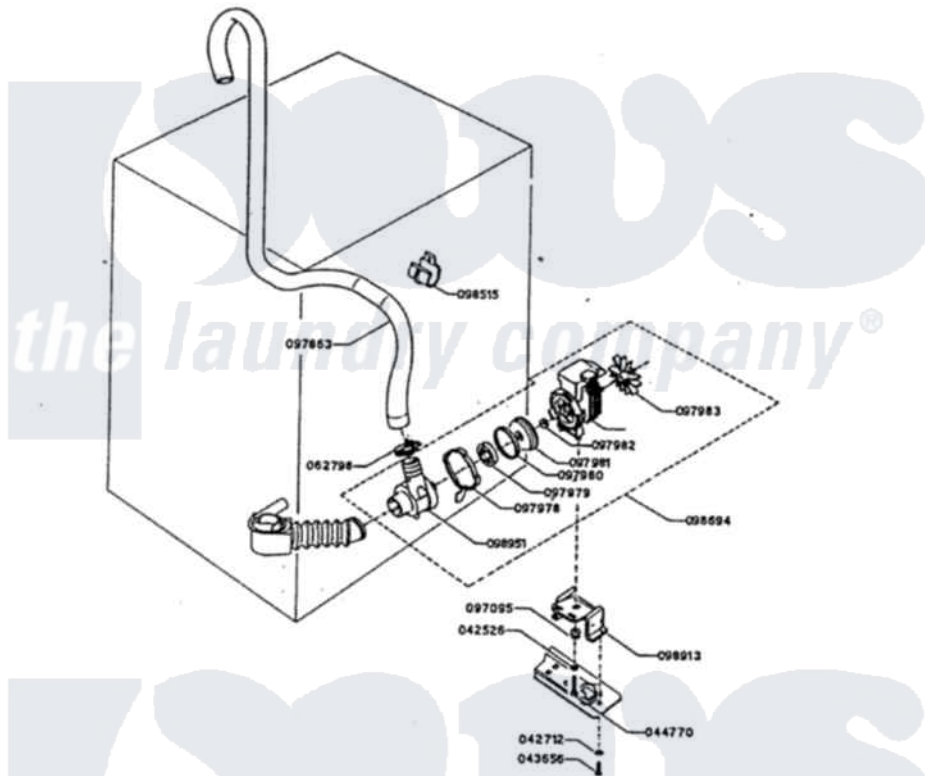

Magic Chef W10AN1 07 - PUMP ASSY.

MODELS COVERED:		From serial Number
a	b	
W10AA-1	W10AN-1	
WC21050AM	WC21050W	

FIRST PUBLICATION (4-84)

PM-1526-00

REVISION SHEET 0 (4-84)

A-10

Magic Chef [Residential Magic Chef W10AN1 Washer Parts](#) Parts Diagram 07 - PUMP ASSY.
 Click on the part number to view part

Item	Original Part Number	Replaced By	Status	Part Description
1	042526		Not Available	FLAT WASHER
2	042712		Not Available	LOCKWASHER
3	043656		Not Available	SCREW
4	044770		Not Available	SCREW
5	062798		Not Available	CLAMP
6	097095		Not Available	PUMP MTG GROMET
7	097863		Not Available	MAIN OUTLT HOSE
8	097978		Not Available	PUMP LOCK RING
9	097979		Not Available	PUMP IMPELLER
10	097980		Not Available	PUMP GASKET
11	097981		Not Available	BASE & GASKET
12	097982		Not Available	GASKET
13	097983		Not Available	FAN BLADE
14	098515		Not Available	HOSE CLAMP
15	098694		Not Available	DISCHARGE PUMP
16	Y098913		Not Available	PUMP BRACKET