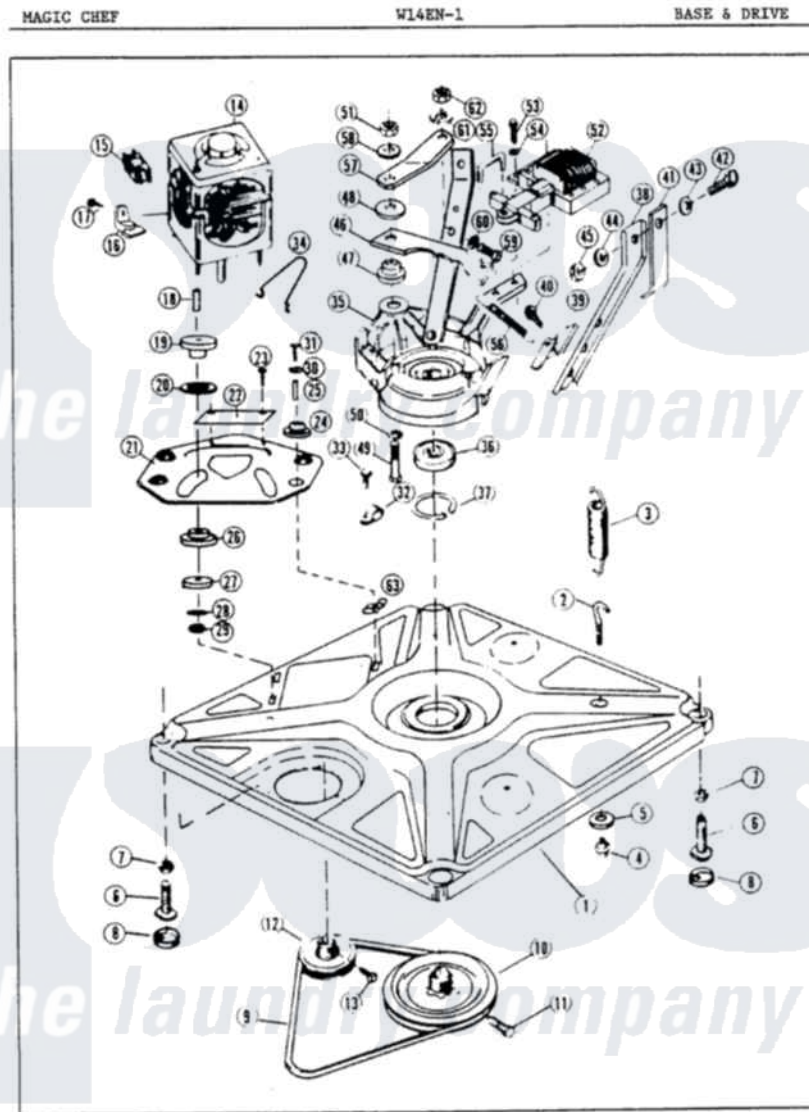

Magic Chef W14EA1 01 - BASE & DRIVE

D-11

Magic Chef [Residential Magic Chef W14EA1 Washer Parts](#) Parts Diagram 01 - BASE & DRIVE
 Click on the part number to view part

Item	Original Part Number	Replaced By	Status	Part Description
1	35-0058			Base Assembly
2	25-7365			Eye Bolt
3	33-9553		Not Available	SPRING
4	25-7362			Anchor Nut
5	Y00000000		Not Available	SEE NOTE WASHER (PURCHASE LOCALLY)
6	34-0061	35-0771		Leveling Leg
"	33-0679	35-0771		Leveling Leg
7	25-7032	25-7915		Hex Nut
8	34-0062	25001119		Foot And Pad Assembly
9	35-0465		Not Available	DRIVE BELT
10	33-9374		Not Available	DRIVE PULLEY
11	25-7361		Not Available	SET SCREW
12	33-9952		Not Available	MOTOR PULLEY
13	25-7117			Set Screw
14	LA-1010			Motor Kit
15	35-0260		Not Available	MOTOR SWITCH