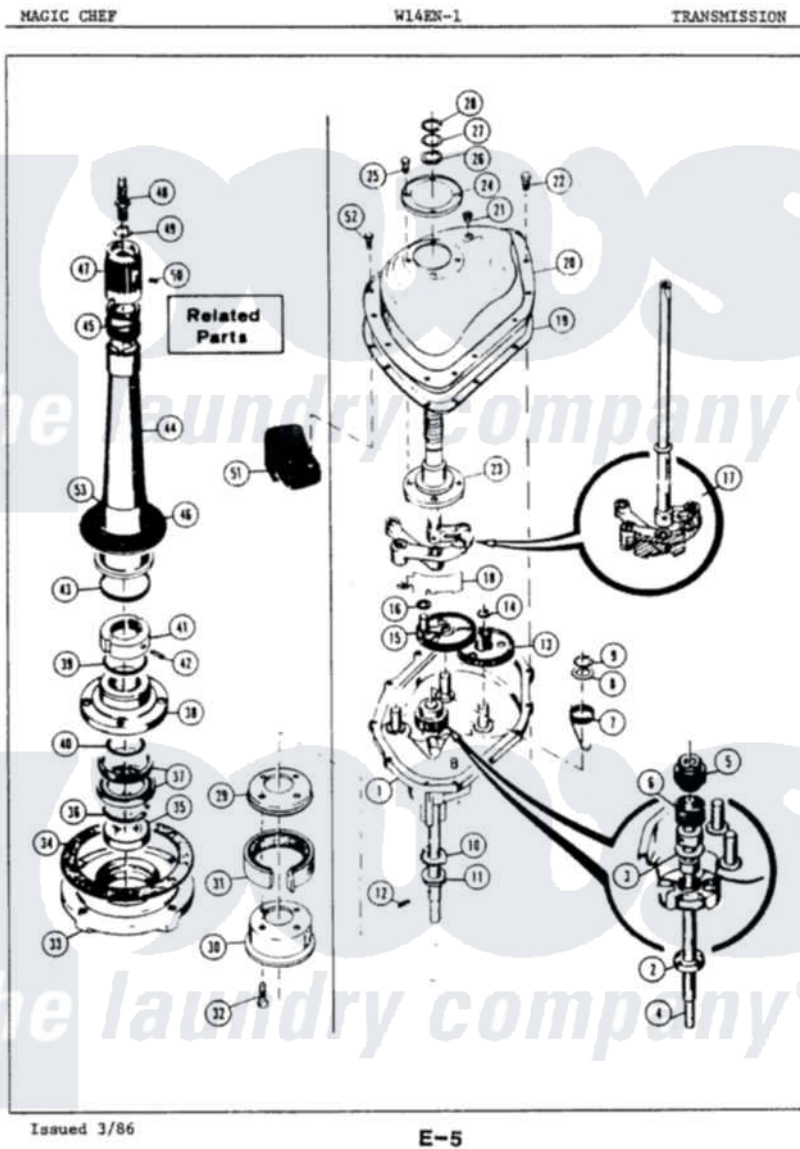

Magic Chef W14EA1 02 - TRANSMISSION

Magic Chef Residential Magic Chef W14EA1 Washer Parts Diagram 02 - TRANSMISSION
 Click on the part number to view part

Item	Original Part Number	Replaced By	Status	Part Description
1	33-9986		Not Available	TRANSM HOUSING
2	33-9208		Not Available	SEAL
3	33-9023N		Not Available	CLUTCH ASM
"	25-7274		Not Available	WASHER, STEEL
4	33-9022		Not Available	DRIVE SHAFT
5	33-6115		Not Available	DRIVE PINION
6	33-3195		Not Available	SPRING
7	33-6463			Spring
8	25-7415		Not Available	WASHER, FLAT
9	25-7173		Not Available	25-7708
10	33-9217		Not Available	THRUST WASHER
11	33-4944			Bearing
12	25-6120		Not Available	PIN
13	33-3228	35-0547		Cluster Gear
14	25-7175	25-7933		Ring, Retaining
15	33-5910		Not Available	GEAR CRANK