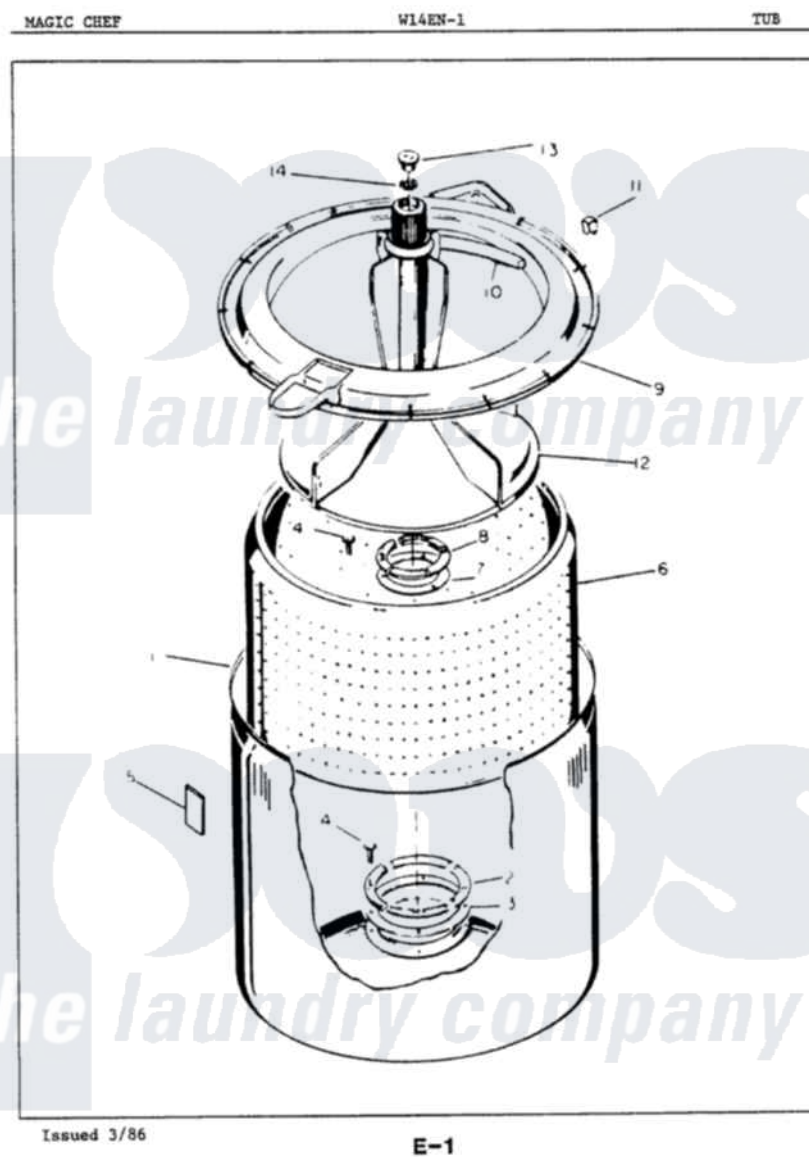

Magic Chef W14EA1 03 - TUB

Magic Chef [Residential Magic Chef W14EA1 Washer Parts](#) Parts Diagram 03 - TUB
 Click on the part number to view part

Item	Original Part Number	Replaced By	Status	Part Description
1	33-9392		Not Available	TUB ASSEMBLY
2	33-8800	33-8800K		Plate
3	33-6905			Gasket
4	25-7783	4356852		Screw
5	33-3232	35-0538		Pad
6	35-0003		Not Available	BASKET ASM
"	33-9567	33-9500N		Basket Kit
7	33-6902			Gasket
"	33-8959			Gasket
8	33-8799		Not Available	REINF PLATE
9	33-6046			Tub Top
10	33-3055			Gasket
11	25-7748			Clip
12	35-0093	33-4352		Agitator
13	33-6241			Cap
14	25-7330			Rubber Washer