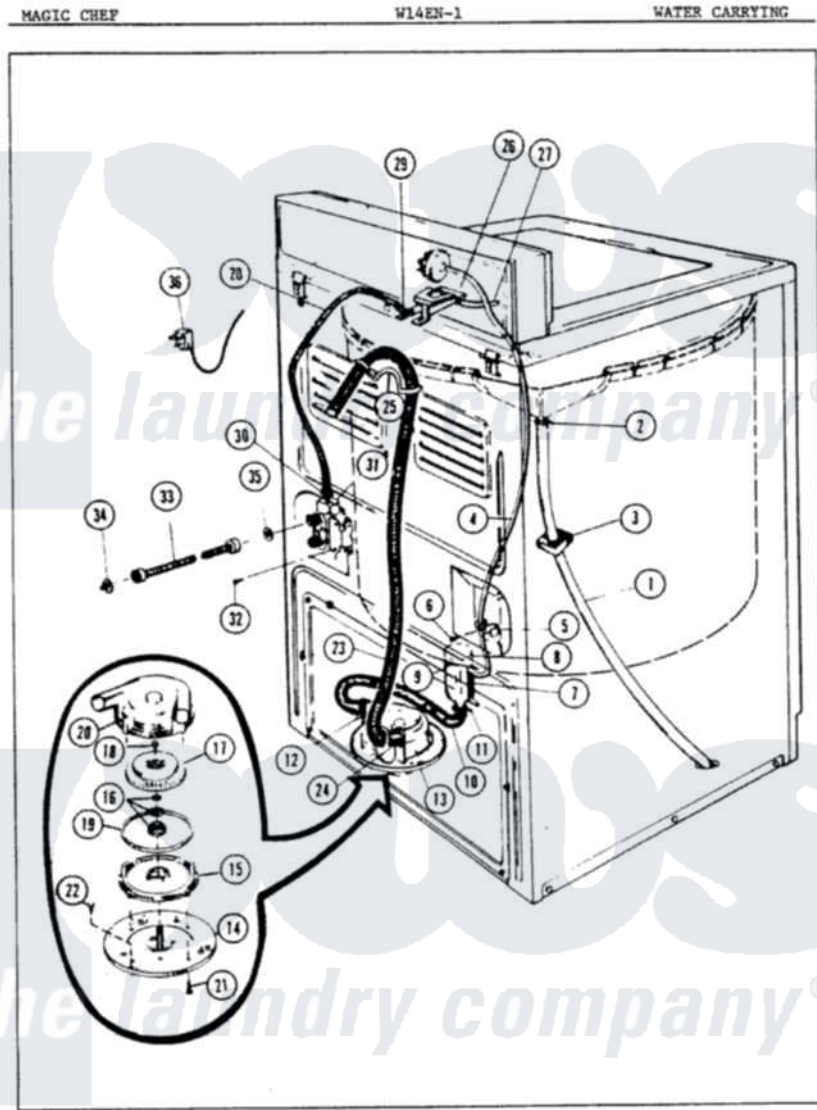

Magic Chef W14EA1 04 - WATER CARRYING

Issued 3/86

E-3

Magic Chef [Residential Magic Chef W14EA1 Washer Parts](#) Parts Diagram 04 - WATER CARRYING
 Click on the part number to view part

Item	Original Part Number	Replaced By	Status	Part Description
1	35-0059		Not Available	OVERFLOW HOSE
2	Y00000000		Not Available	SEE NOTE CLAMP (PURCHASE LOCALLY)
3	33-1389		Not Available	INSULATION
4	25-7796	596669		Clamp, Manifold
"	33-6714		Not Available	PRES SW HOSE
5	33-6099			Clamp
7	33-7314			Sump Assembly
8	33-3633		Not Available	HOSE
9	25-7003			Clamp
10	33-6091			Hose
11	Y00000000		Not Available	SEE NOTE CLAMP (PURCHASE LOCALLY)
12	Y00000000		Not Available	SEE NOTE CLAMP (PURCHASE LOCALLY)
13	35-0008	35-6467		Pump Assem
"	35-1069	35-6467		Pump Assem

14	33-6035		Not Available	PLATE & PULLEY ASSY.
15	33-6029	35-6467		Pump Assem
16	33-6360		Not Available	SEAL ASM
17	35-0010			Impeller
18	25-7418	33001178		Back, Tumbler
19	33-6032			Gasket
20	35-0009			Pump Housing
21	25-7405	3196164		Screw
22	25-7419		Not Available	SCREW
23	33-9535	211704		Hose, Drain
24	33-9536			Hose Adapter
25	25-7797	285655		Clamp, Hose
"	33-9537	22003814		Retainer, Drain Hose
26	33-6686		Not Available	FLUME
27	33-6038		Not Available	FLUME EXT
28	33-9979		Not Available	INLET HOSE
29	25-7867	596669		Clamp, Manifold
30	25-7866	489503		Clamp
31	33-7058		Not Available	SUB 36-1456
"	35-0085	35-2374N		Valve, Water
32	25-7101	3351614		Screw, Gearcase Cover Mounting
33	33-7891	89503		Hose-Inlet
34	33-7313	33-4264N		Strainer And Washer Kit
35	25-7048			Washer
36	33-3939		Not Available	SERVICE CORD