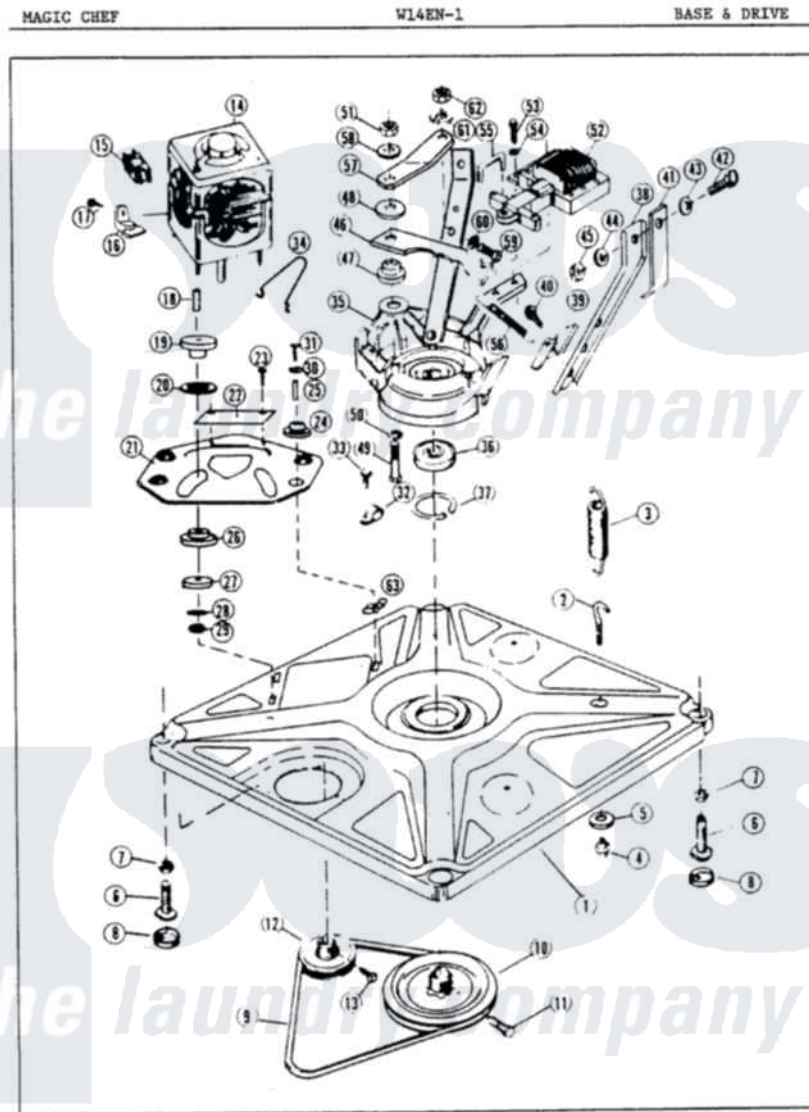

Magic Chef W14EN1 01 - BASE & DRIVE

D-11

Magic Chef [Residential Magic Chef W14EN1 Washer Parts](#) Parts Diagram 01 - BASE & DRIVE
 Click on the part number to view part

Item	Original Part Number	Replaced By	Status	Part Description
1	35-0058			Base Assembly
2	25-7365			Eye Bolt
3	33-9553		Not Available	SPRING
4	25-7362			Anchor Nut
5	Y00000000		Not Available	SEE NOTE WASHER (PURCHASE LOCALLY)
6	34-0061	35-0771		Leveling Leg
"	33-0679	35-0771		Leveling Leg
7	25-7032	25-7915		Hex Nut
8	34-0062	25001119		Foot And Pad Assembly
9	35-0465		Not Available	DRIVE BELT
10	33-9374		Not Available	DRIVE PULLEY
11	25-7361		Not Available	SET SCREW
12	33-9952		Not Available	MOTOR PULLEY
13	25-7117			Set Screw
14	LA-1010			Motor Kit
15	35-0260		Not Available	MOTOR SWITCH