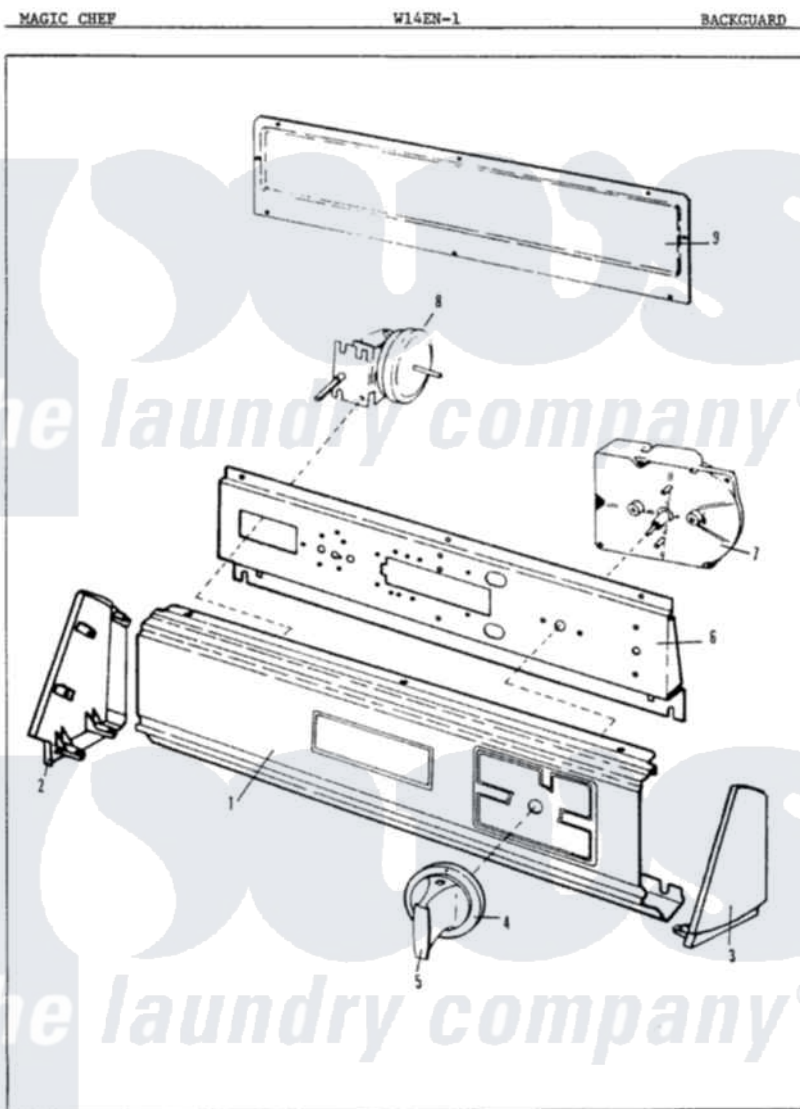

Magic Chef W14EN1 02 - CONTROL PANEL

Magic Chef [Residential Magic Chef W14EN1 Washer Parts](#) Parts Diagram 02 - CONTROL PANEL
 Click on the part number to view part

| Item | Original Part Number | Replaced By | Status | Part Description |
|------|-------------------------|--------------------------|---------------|---|
| 1 | 35-0261 | | Not Available | CONTROL PANEL |
| " | 25-7793 | | | Screw |
| 2 | 53-0265 | | | LH Endcap |
| 3 | 53-0278 | | Not Available | TRIM, END CAP (LT) |
| " | 53-0277 | | Not Available | TRIM, END CAP (RT) |
| " | 25-7760 | | | Screw |
| " | 53-0264 | | | RH Endcap |
| " | 25-7702 | | | Speedclip, End Cap To Control Panel |
| 4 | 35-0379 | 12500057 | | Knob Ski |
| 5 | 35-0496 | 12500057 | | Knob Ski |
| " | 35-0148 | | Not Available | KNOB |
| " | 25-6044 | | | Set Screw |
| 6 | 53-0365 | 53-1676 | | Shield, Control |
| " | 25-3092 | 90767 | | Screw, 8A X 3/8 HeX Washer Head Tapping |
| 7 | 35-0033 | | | Timer |

| | | | |
|---|-------------------------|--------------------------|--|
| " | 35-0115 | | Timer Motor 1 RPM |
| " | 25-0088 | 489483 | Screw 10-32 X 1/2 |
| " | 35-0484 | | Not Available TIMER |
| 8 | 25-3092 | 90767 | Screw, 8A X 3/8 HeX Washer Head Tapping |
| " | 35-0110 | | Not Available PRESSURE SWITCH |
| " | 35-0781 | | Not Available PRESSURE SWITCH |
| 9 | 25-7851 | | Speedclip, End Cap To Top |
| " | 25-7852 | | Speedclip, Rr Shld To End Cap |
| " | 25-7697 | 25-2219 | Screw |
| " | 25-7592 | | Not Available SCREW |
| " | 25-3092 | 90767 | Screw, 8A X 3/8 HeX Washer Head Tapping |
| " | 53-0268 | 21001460 | Shield, Rear |
| " | 34-9487 | | Not Available PLATE, REINFORCEMENT |