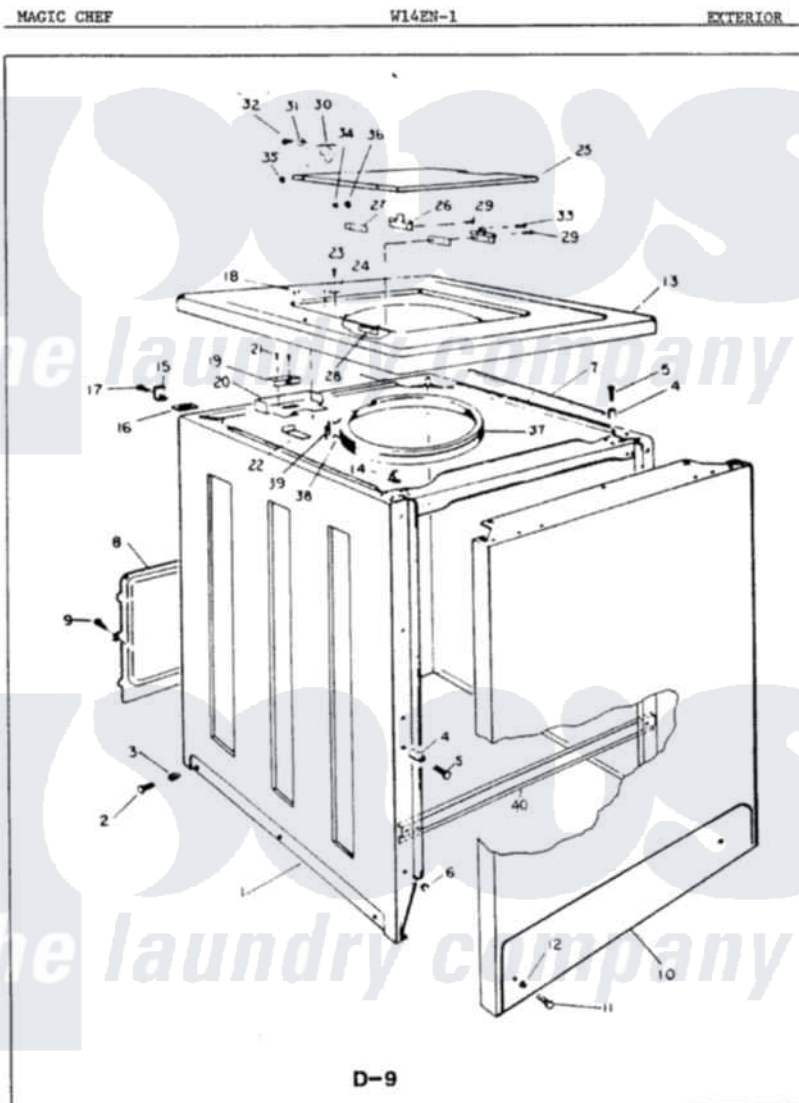

Magic Chef W14EN1 03 - EXTERIOR

Magic Chef [Residential Magic Chef W14EN1 Washer Parts](#) Parts Diagram 03 - EXTERIOR
 Click on the part number to view part

Item	Original Part Number	Replaced By	Status	Part Description
1	35-0061		Not Available	CABINET BODY
2	25-7001	308685		Side Trim)
3	33-2088		Not Available	SLEEVE
"	25-7458	308685		Side Trim)
4	34-9701			Guide, Cabinet
5	25-6109			Screw
6	33-2653			Bumper, Cabinet
7	33-9948		Not Available	CUSHION STRIP
8	33-8687		Not Available	REAR SHIELD
9	Y00000000		Not Available	SEE NOTE SCREW (PURCHASE LOCALLY)
10	35-0056		Not Available	FRONT PANEL
11	25-7001	308685		Side Trim)
12	Y00000000		Not Available	SEE NOTE WASHER (PURCHASE LOCALLY)
13	35-0291		Not Available	CABINET TOP
14	25-7285			Clip

15	33-7460	35-2846	Hinge, Cabinet Top
16	33-0930		Pad, Top Hinge
17	25-7732	681414	Screw, 10AB X 1/2
18	33-8911	12001187	Kit, Lid Switch Assembly
19	33-8289	12001187	Kit, Lid Switch Assembly
20	Y00000000		Not Available SEE NOTE SCREW (PURCHASE LOCALLY)
21	33-9063	12001187	Kit, Lid Switch Assembly
22	25-7463	7101P012-60	Screw
23	25-7436		Nylite Washer
24	33-9278		Not Available CLOTHES DOOR
25	43-0077		Not Available BUSHING
26	43-0059		Not Available RH DOOR HINGE
27	43-0306		Not Available HINGE PAD
28	25-7614		Screw
29	25-7436		Nylite Washer
30	33-7453	35-0581	Bumper, Door
31	43-0057		Actuator, Door Switch
32	25-7436		Nylite Washer
33	25-7438		Screw
34	25-7772		Not Available BUSHING
35	33-6093		Not Available RETAINING RING
36	33-0767		Spring
37	33-9399		Not Available SPLASH GUARD
"	33-9948		Not Available CUSHION STRIP
38	35-0445		Not Available CABT BRACE
"	25-7752	3196169	Screw, Element