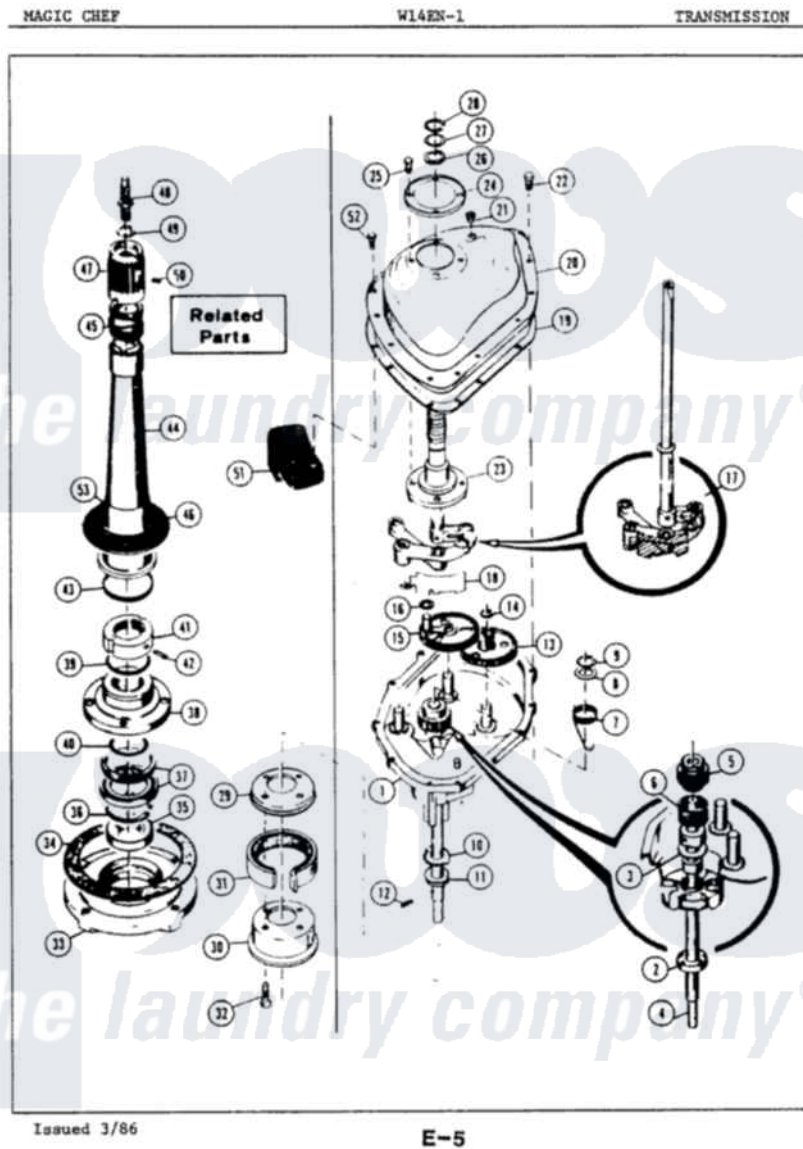

Magic Chef W14EN1 04 - TRANSMISSION

Magic Chef Residential Magic Chef W14EN1 Washer Parts Parts Diagram 04 - TRANSMISSION
 Click on the part number to view part

Item	Original Part Number	Replaced By	Status	Part Description
1	33-9986		Not Available	TRANSM HOUSING
2	33-9208		Not Available	SEAL
3	33-9023N		Not Available	CLUTCH ASM
"	25-7274		Not Available	WASHER, STEEL
4	33-9022		Not Available	DRIVE SHAFT
5	33-6115		Not Available	DRIVE PINION
6	33-3195		Not Available	SPRING
7	33-6463			Spring
8	25-7415		Not Available	WASHER, FLAT
9	25-7173		Not Available	25-7708
10	33-9217		Not Available	THRUST WASHER
11	33-4944			Bearing
12	25-6120		Not Available	PIN
13	33-3228	35-0547		Cluster Gear
14	25-7175	25-7933		Ring, Retaining
15	33-5910		Not Available	GEAR CRANK