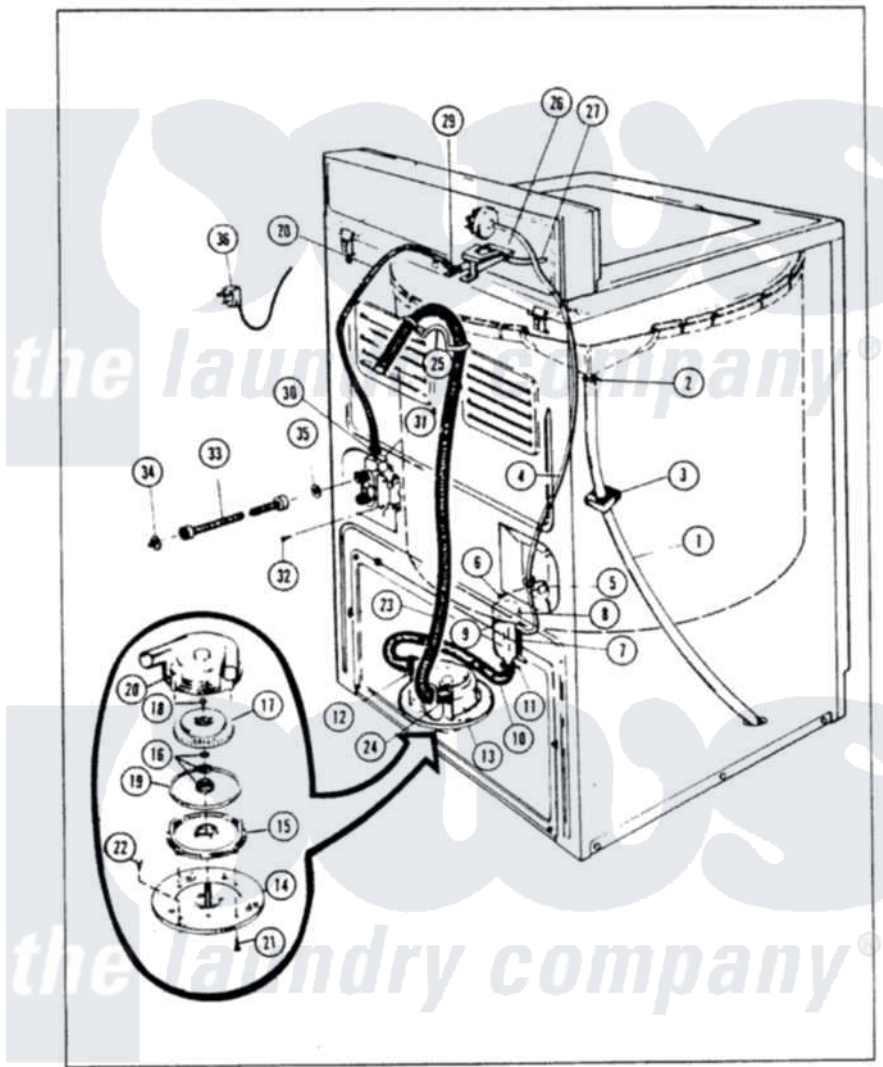

Magic Chef W14EN1 06 - WATER CARRYING

MAGIC CHEF W14EN-1 WATER CARRYING

Issued 3/86

E-3

Magic Chef Residential Magic Chef W14EN1 Washer Parts Parts Diagram 06 - WATER CARRYING
 Click on the part number to view part

Item	Original Part Number	Replaced By	Status	Part Description
1	35-0059		Not Available	OVERFLOW HOSE
2	Y00000000		Not Available	SEE NOTE CLAMP (PURCHASE LOCALLY)
3	33-1389		Not Available	INSULATION
4	25-7796	596669		Clamp, Manifold
"	33-6714		Not Available	PRES SW HOSE
5	33-6099			Clamp
7	33-7314			Sump Assembly
8	33-3633		Not Available	HOSE
9	25-7003			Clamp
10	33-6091			Hose
11	Y00000000		Not Available	SEE NOTE CLAMP (PURCHASE LOCALLY)
12	Y00000000		Not Available	SEE NOTE CLAMP (PURCHASE LOCALLY)
13	35-0008	35-6467		Pump Assem
"	35-1069	35-6467		Pump Assem

14	33-6035		Not Available	PLATE & PULLEY ASSY.
15	33-6029	35-6467		Pump Assem
16	33-6360		Not Available	SEAL ASM
17	35-0010			Impeller
18	25-7418	33001178		Back, Tumbler
19	33-6032			Gasket
20	35-0009			Pump Housing
21	25-7405	3196164		Screw
22	25-7419		Not Available	SCREW
23	33-9535	211704		Hose, Drain
24	33-9536			Hose Adapter
25	25-7797	285655		Clamp, Hose
"	33-9537	22003814		Retainer, Drain Hose
26	33-6686		Not Available	FLUME
27	33-6038		Not Available	FLUME EXT
28	33-9979		Not Available	INLET HOSE
29	25-7867	596669		Clamp, Manifold
30	25-7866	489503		Clamp
31	33-7058		Not Available	SUB 36-1456
"	35-0085	35-2374N		Valve, Water
32	25-7101	3351614		Screw, Gearcase Cover Mounting
33	33-7891	89503		Hose-Inlet
34	33-7313	33-4264N		Strainer And Washer Kit
35	25-7048			Washer
36	33-3939		Not Available	SERVICE CORD