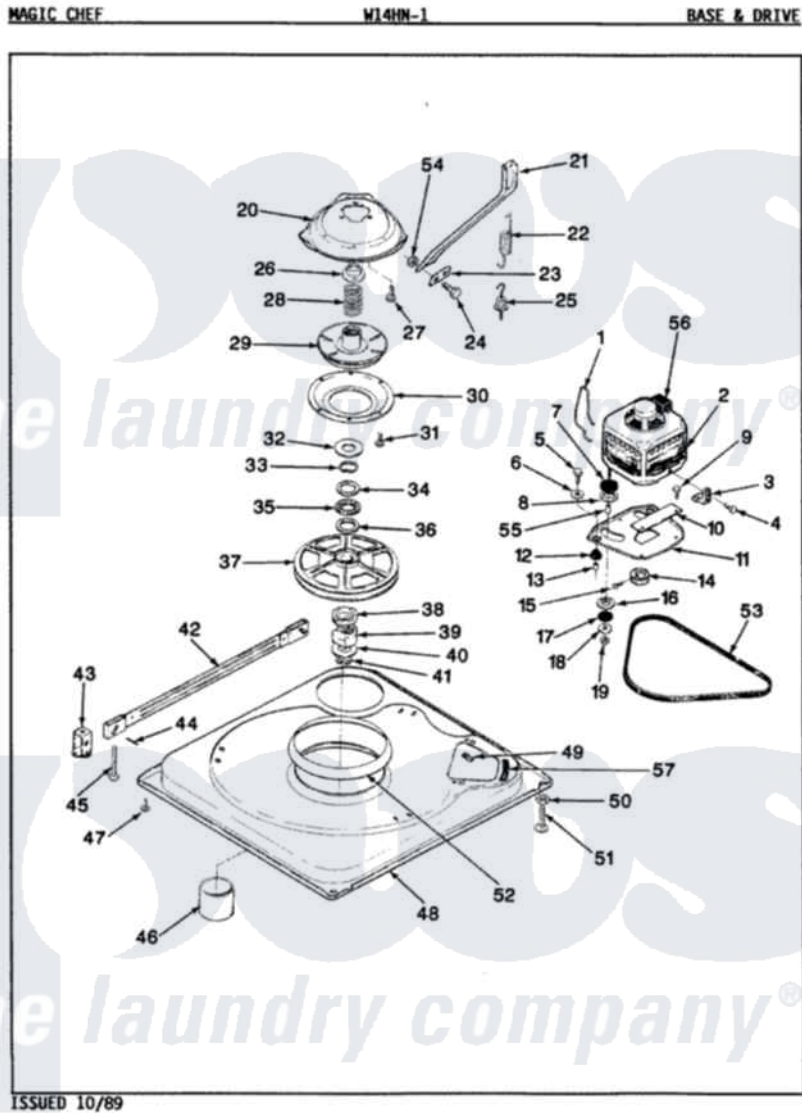

Magic Chef W14HA1 01 - BASE & DRIVE (W14HN-1)(REV. A-B)

Magic Chef Residential Magic Chef W14HA1 Washer Parts Parts Diagram 01 - BASE & DRIVE (W14HN-1)(REV. A-B)
 Click on the part number to view part

Item	Original Part Number	Replaced By	Status	Part Description
1	35-0235			Spring, Motor Pivot
2	LA-2002		Not Available	MOTOR KIT
"	35-2214		Not Available	MOTOR
3	33-9945			Slide, Foot
4	25-7418	33001178		Back, Tumbler
5	25-7833	21001977		Screw
6	25-7834			Washer, Motor/Base Screw
7	33-9946			Isolator, Motor
8	33-9944	35-3570		Washer, Motor Pivot
9	25-3083	212951		Screw, No.6-32 X 1/4 Inch
10	33-9947		Not Available	DBL.PIVOT SLIDE
11	35-2021	21001783		Plate And Screw Assembly
12	33-9941	35-3646		Isolator, Motor Plate
13	25-7831			Spacer, Mounting
14	35-2124	W10143344		Pulley
15	25-7117			Set Screw