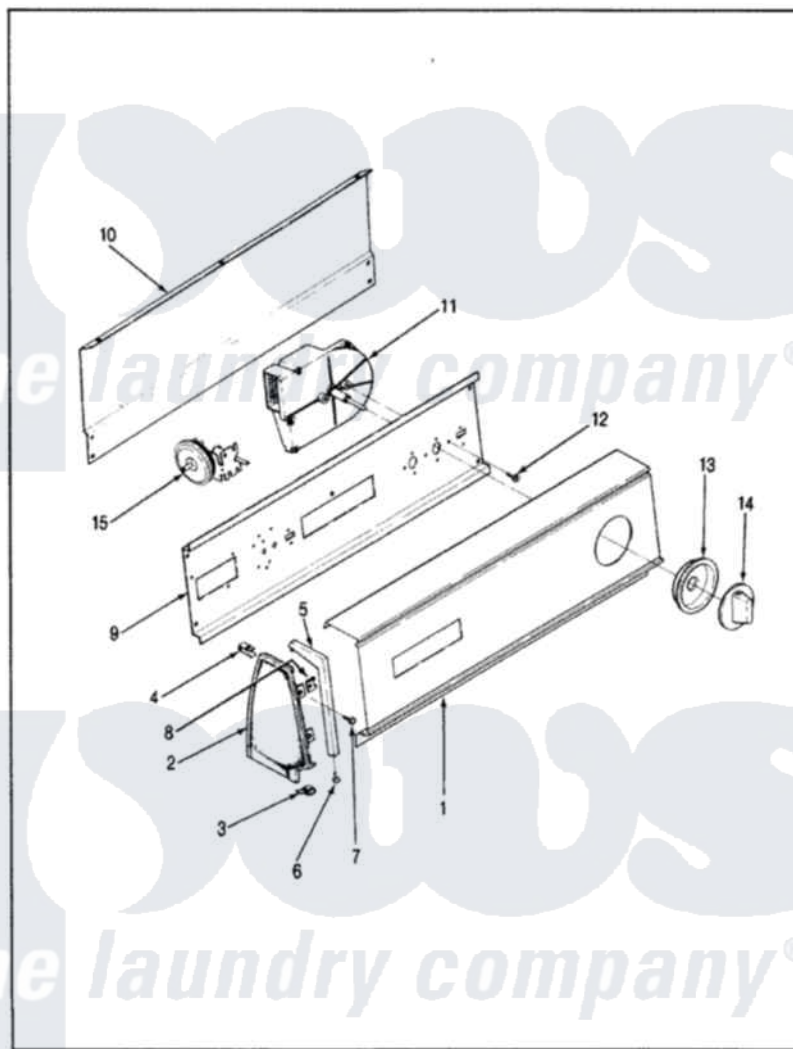

# Magic Chef W14HA1 02 - CONTROL PANEL (W14HN-1)(REV. A-B)

MAGIC CHEF W14HN-1 BACKGUARD

ISSUED 10/89

Magic Chef Residential Magic Chef W14HA1 Washer Parts Parts Diagram 02 - CONTROL PANEL (W14HN-1)(REV. A-B)  
 Click on the part number to view part

Item	Original Part Number	Replaced By	Status	Part Description
1	25-7649	<a href="#">910187</a>		Screw
"	<a href="#">25-7702</a>			Speedclip, End Cap To Control Panel
"	35-2171		Not Available	CONTROL PANEL
2	<a href="#">53-0265</a>			LH Endcap
"	<a href="#">53-0264</a>			RH Endcap
3	34-9487		Not Available	PLATE, REINFORCEMENT
"	25-7697	<a href="#">25-2219</a>		Screw
"	<a href="#">25-7851</a>			Speedclip, End Cap To Top
4	25-7435	<a href="#">33002917</a>		Screw, No.10-16
"	<a href="#">25-7852</a>			Speedclip, Rr Shld To End Cap
5	53-0279		Not Available	TRIM, END CAP (RT)
"	53-0280		Not Available	TRIM, END CAP (LT)
6	<a href="#">25-7760</a>			Screw
7	25-3092	<a href="#">90767</a>		Screw, 8A X 3/8 HeX Washer Head Tapping

8	<a href="#">25-7702</a>		Speedclip, End Cap To Control Panel
9	53-0365	<a href="#">53-1676</a>	Shield, Control
10	<a href="#">25-3457</a>		Screw, Sems
"	25-3092	<a href="#">90767</a>	Screw, 8A X 3/8 HeX Washer Head Tapping
"	53-0268	<a href="#">21001460</a>	Shield, Rear
11	35-2208		Not Available TIMER
12	25-0205	<a href="#">216412</a>	Screw, Bracket To Timer
13	35-2254	<a href="#">12500058</a>	Knob Ski
14	35-2187	<a href="#">12500058</a>	Knob Ski
15	35-2251		Not Available PRESSURE SWITCH
"	25-3092	<a href="#">90767</a>	Screw, 8A X 3/8 HeX Washer Head Tapping
16	35-0872		Not Available MANUAL, USE & CARE