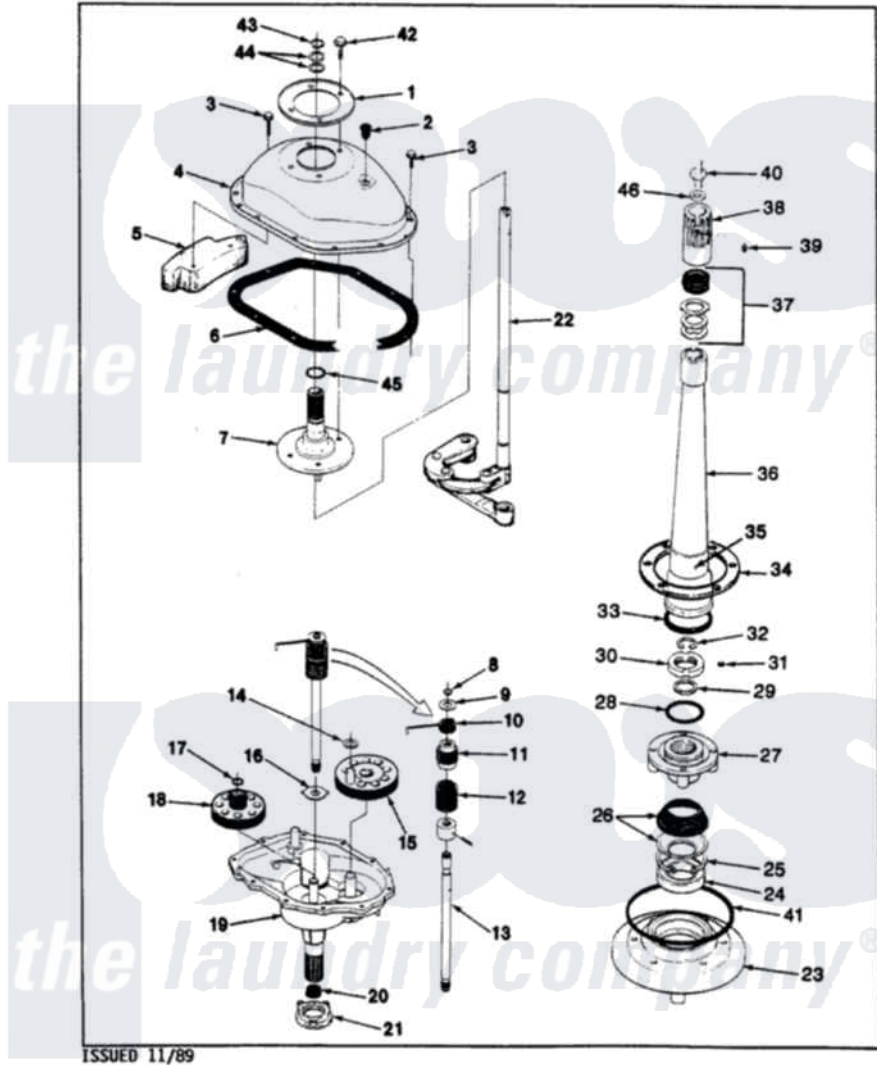

# Magic Chef W14HA1 03 - TRANSMISSION (W14HN-1)(REV. A-B)

MAGIC CHEF W14HN-1 TRANSMISSION & RELATED PARTS

ISSUED 11/89

Magic Chef Residential Magic Chef W14HA1 Washer Parts Parts Diagram 03 - TRANSMISSION (W14HN-1)(REV. A-B)  
 Click on the part number to view part

Item	Original Part Number	Replaced By	Status	Part Description
1	33-9893	<a href="#">33-7187</a>		Covr Reinforcmt
2	33-9373		Not Available	OIL FILL PLUG
3	<a href="#">25-7916</a>			Bolt
4	<a href="#">33-4286N</a>			Transmission Cover Kit
5	35-2130		Not Available	COUNTER WEIGHT
6	35-1030		Not Available	GASKET, TRANSMISSION HOUSING
7	33-8763	<a href="#">33-4286N</a>		Transmission Cover Kit
8	<a href="#">25-7847</a>			Ring, Retaining
9	25-7416		Not Available	WASHER, FLAT
10	33-6114	<a href="#">33-6463</a>		Spring
11	<a href="#">35-2001</a>			Pinion, Drive
12	33-3195		Not Available	SPRING
13	35-2116		Not Available	DRIVE SHAFT & HUB ASSY
"	<a href="#">LA-2005</a>			Clutch Assembly Kit
14	<a href="#">25-7091</a>			Thrust Washer
15	<a href="#">35-2043</a>			Crank Gear