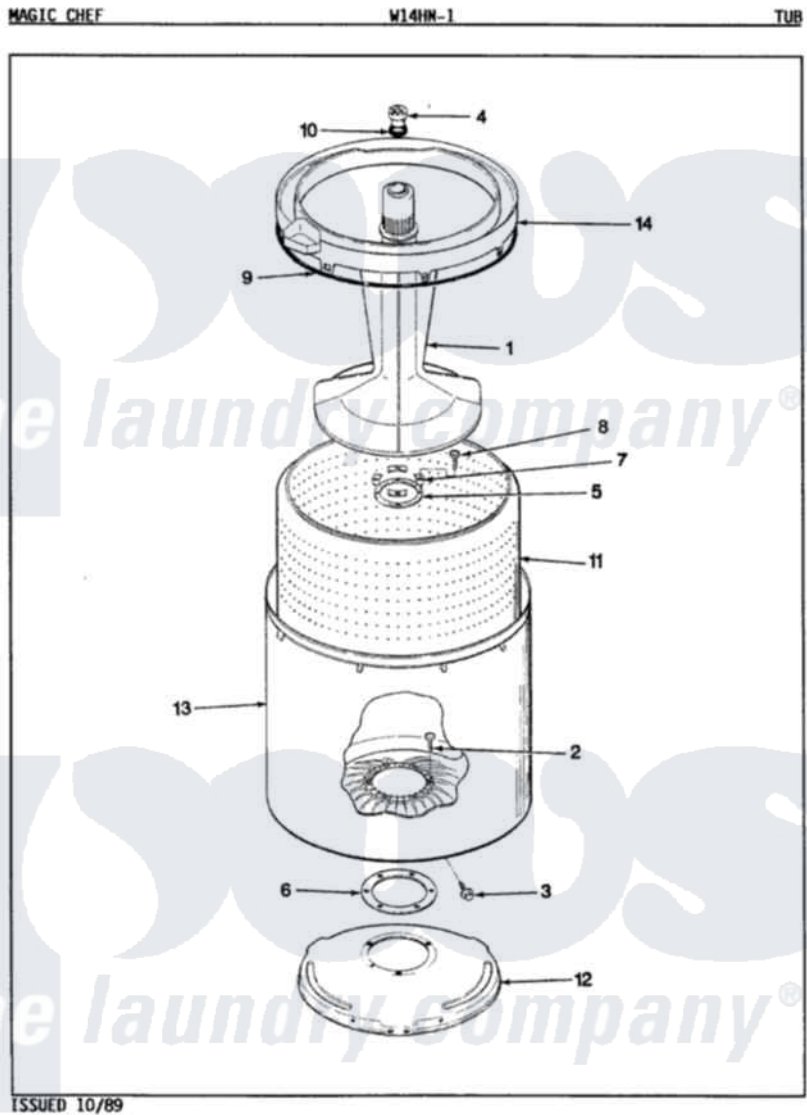

Magic Chef W14HA1 04 - TUB (W14HN-1)(REV. A-B)

Magic Chef [Residential Magic Chef W14HA1 Washer Parts](#) Parts Diagram 04 - TUB (W14HN-1)(REV. A-B)
 Click on the part number to view part

Item	Original Part Number	Replaced By	Status	Part Description
1	35-2371	33-4352		Agitator
2	35-2062	21001063		Screw, Shoulder
3	25-7914	22002933		Screw
4	33-6241			Cap
5	33-8959			Gasket
6	35-2061			Gasket, Tub To Housing
7	33-8799		Not Available	REINF PLATE
8	25-7783	4356852		Screw
9	35-2328			Seal, Tub Top
10	25-7330			Rubber Washer
11	35-2382		Not Available	BASKET ASSY-GRAY FAB
12	35-2023			Tub Support
13	35-2038			Tub
14	35-2262		Not Available	SHIELD, TUB TOP
"	35-2035			Top, Tub