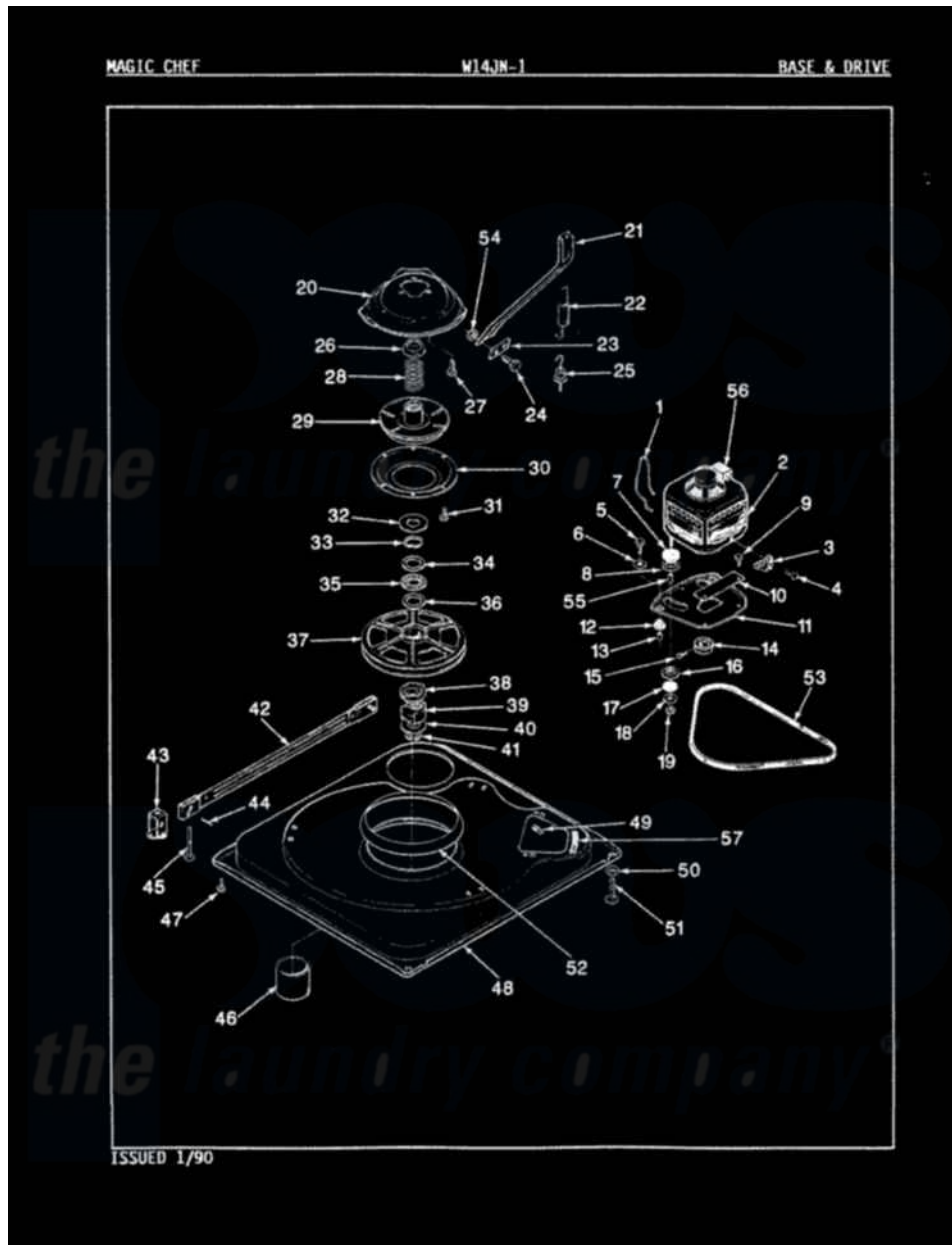

# Magic Chef W14JN1 01 - BASE & DRIVE (REV. A-D)

Magic Chef [Residential Magic Chef W14JN1 Washer Parts](#) Parts Diagram 01 - BASE & DRIVE (REV. A-D)  
 Click on the part number to view part

Item	Original Part Number	Replaced By	Status	Part Description
1	<a href="#">35-0235</a>			Spring, Motor Pivot
2	35-2214		Not Available	MOTOR
"	LA-2002		Not Available	MOTOR KIT
3	<a href="#">33-9945</a>			Slide, Foot
4	25-7418	<a href="#">33001178</a>		Back, Tumbler
5	25-7833	<a href="#">21001977</a>		Screw
6	<a href="#">25-7834</a>			Washer, Motor/Base Screw
7	<a href="#">33-9946</a>			Isolator, Motor
8	33-9944	<a href="#">35-3570</a>		Washer, Motor Pivot
9	25-3083	<a href="#">212951</a>		Screw, No.6-32 X 1/4 Inch
10	33-9947		Not Available	DBL.PIVOT SLIDE
11	35-2810	<a href="#">21001783</a>		Plate And Screw Assembly
"	35-2021	<a href="#">21001783</a>		Plate And Screw Assembly
12	33-9941	<a href="#">35-3646</a>		Isolator, Motor Plate
13	<a href="#">25-7831</a>			Spacer, Mounting
14	35-2124	<a href="#">W10143344</a>		Pulley