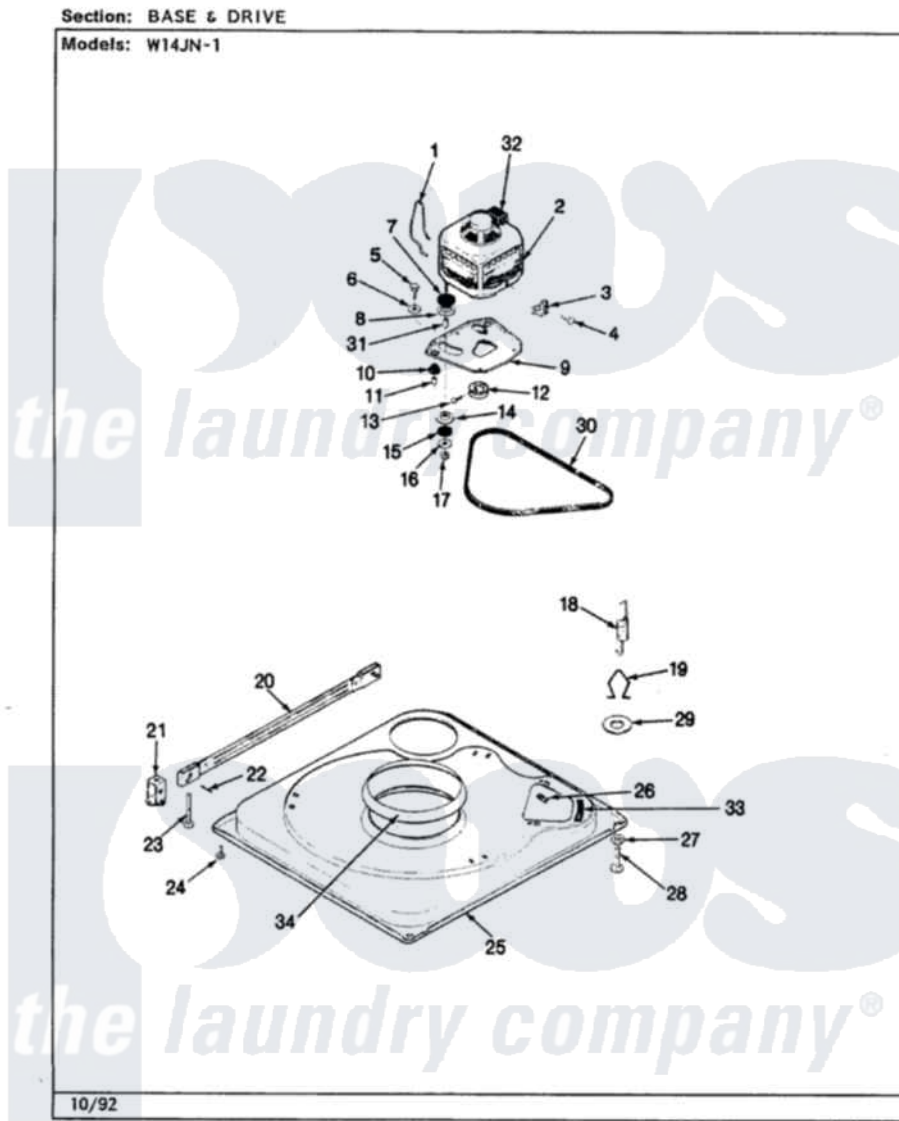

Magic Chef W14JN1 02 - BASE & DRIVE (REV. E-J)

Magic Chef [Residential Magic Chef W14JN1 Washer Parts](#) Parts Diagram 02 - BASE & DRIVE (REV. E-J)
Click on the part number to view part

Item	Original Part Number	Replaced By	Status	Part Description
1	35-0235			Spring, Motor Pivot
2	LA-2002		Not Available	MOTOR KIT
"	35-2214		Not Available	MOTOR
3	33-9945			Slide, Foot
4	25-7418	33001178		Back, Tumbler
5	25-7833	21001977		Screw
6	25-7834			Washer, Motor/Base Screw
7	33-9946			Isolator, Motor
8	33-9944	35-3570		Washer, Motor Pivot
9	35-2810	21001783		Plate And Screw Assembly
10	33-9941	35-3646		Isolator, Motor Plate
11	25-7831			Spacer, Mounting
12	35-2124	W10143344		Pulley
13	25-7117			Set Screw
14	33-9943	35-3571		Slide, Motor Pivot
15	33-9967			Washer, Motor Isolator

16	25-7047		Washer, Flat
17	25-7325	Y707702	Locknut
18	35-2681		Not Available SPRING, SUSPENSION
19	35-2976		Not Available HOOK, SUSPENSION SPRING
20	35-2049	21001881	Bar, Stabilizer
21	35-2046		Bracket, Stabilizer
22	35-2052		Pin, Stabilizer
23	35-2050	22004469	Leg And Foot Self Stabalizing
24	35-2039		Not Available PAD, FOOT
"	25-7828	489483	Screw 10-32 X 1/2
25	35-2984		Not Available BASE
26	25-7838	25-7845	Speednut, Motor
27	25-7915		Hex Nut
28	35-0772	25001119	Foot And Pad Assembly
"	35-0837	25001119	Foot And Pad Assembly
29	Y25-7951		Washer, Suspension Hook
30	35-2320	21352320	Belt, Drive
31	25-7830		Spacer
32	33-9765		Switch, Motor
33	35-2065		Pad, Motor Plate
34	35-2357	21002026	Snubber