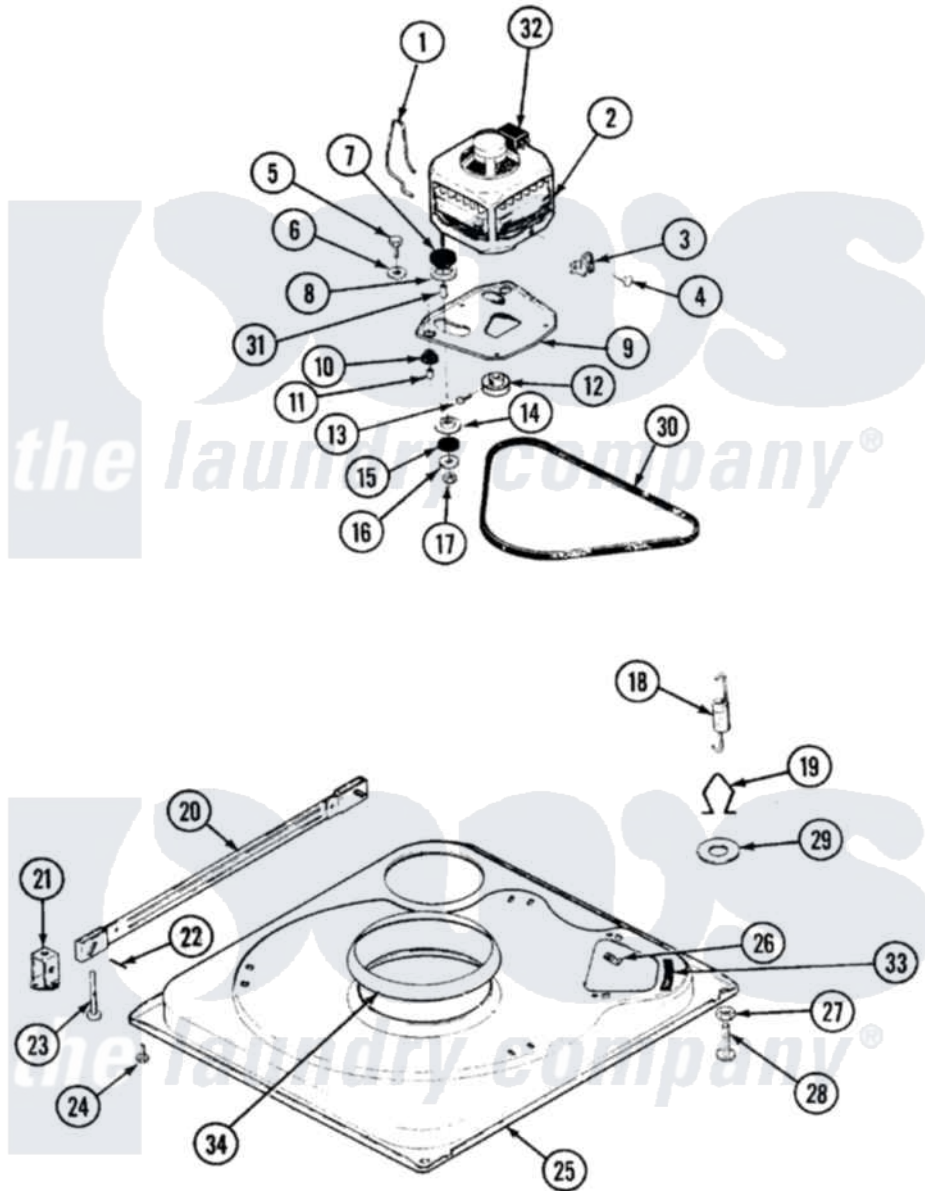

Magic Chef W14JN1 03 - BASE & DRIVE (REV. K)

Magic Chef [Residential Magic Chef W14JN1 Washer Parts](#) Parts Diagram 03 - BASE & DRIVE (REV. K)
 Click on the part number to view part

Item	Original Part Number	Replaced By	Status	Part Description
1	35-0235			Spring, Motor Pivot
2	LA-2002		Not Available	MOTOR KIT
"	35-2214		Not Available	MOTOR
3	33-9945			Slide, Foot
4	25-7418	33001178		Back, Tumbler
5	25-7833	21001977		Screw
6	25-7834			Washer, Motor/Base Screw
7	33-9946			Isolator, Motor
8	33-9944	35-3570		Washer, Motor Pivot
9	35-2810	21001783		Plate And Screw Assembly
10	33-9941	35-3646		Isolator, Motor Plate
11	25-7831			Spacer, Mounting
12	35-2124	W10143344		Pulley
13	25-7117			Set Screw
14	33-9943	35-3571		Slide, Motor Pivot
15	33-9967			Washer, Motor Isolator

16	25-7047		Washer, Flat
17	25-7325	Y707702	Locknut
18	35-3658		Spring, Suspension
19	35-2976	Not Available	HOOK, SUSPENSION SPRING
20	35-2049	21001881	Bar, Stabilizer
21	35-2046		Bracket, Stabilizer
22	35-2052		Pin, Stabilizer
23	35-2050	22004469	Leg And Foot Self Stabalizing
24	35-3020	22004469	Leg And Foot Self Stabalizing
25	35-2984	Not Available	BASE
26	25-7838	25-7845	Speednut, Motor
27	25-7915		Hex Nut
28	35-0772	25001119	Foot And Pad Assembly
"	35-0837	25001119	Foot And Pad Assembly
29	Y25-7951		Washer, Suspension Hook
30	35-2320	21352320	Belt, Drive
31	25-7830		Spacer
32	33-9765		Switch, Motor
33	35-2065		Pad, Motor Plate
34	35-3788	21002026	Snubber