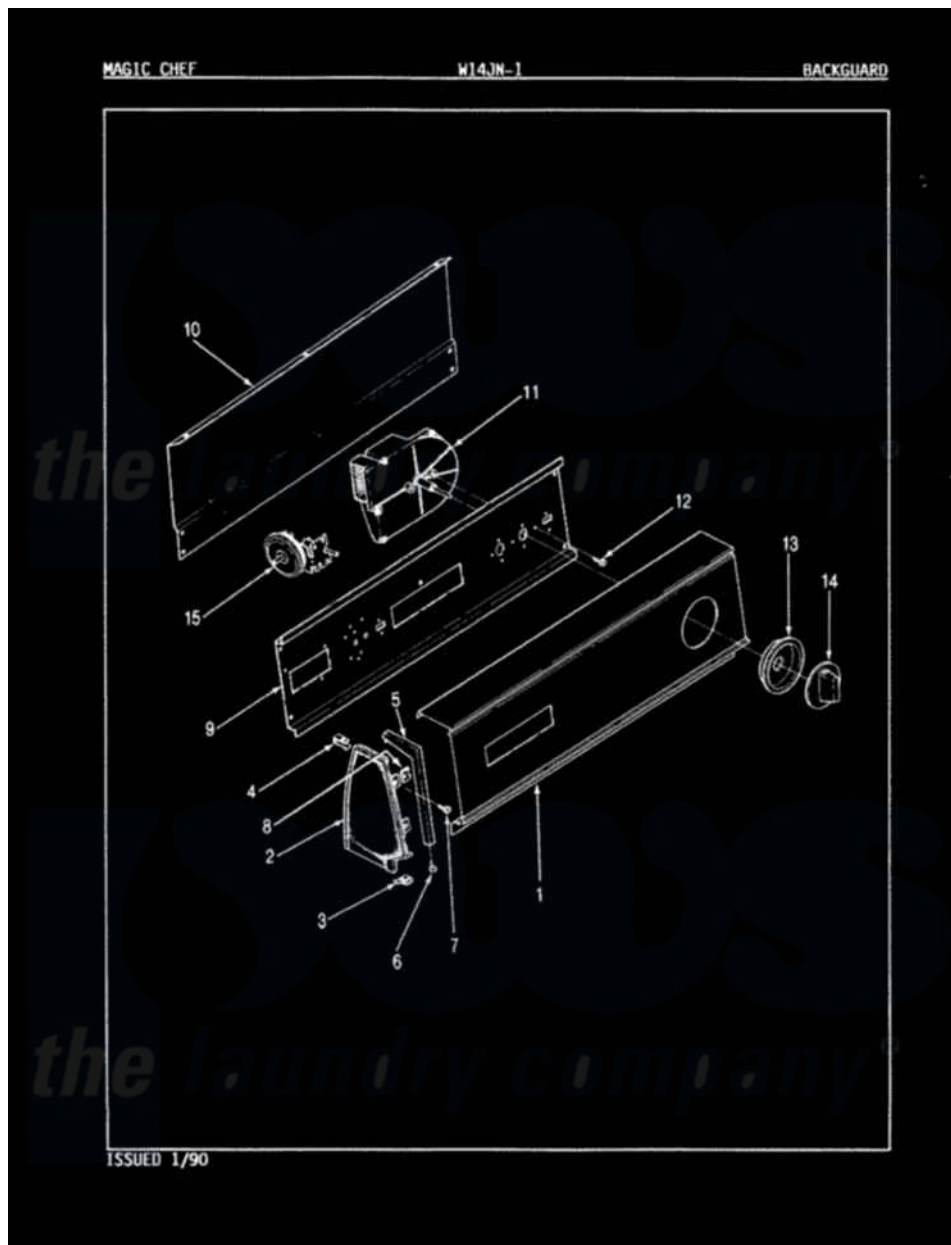

# Magic Chef W14JN1 04 - CONTROL PANEL (REV. A-D)

Magic Chef [Residential Magic Chef W14JN1 Washer Parts](#) Parts Diagram 04 - CONTROL PANEL (REV. A-D)  
 Click on the part number to view part

Item	Original Part Number	Replaced By	Status	Part Description
1	<a href="#">25-7702</a>			Speedclip, End Cap To Control Panel
"	<a href="#">25-7793</a>			Screw
"	35-2171		Not Available	CONTROL PANEL
2	35-2488	<a href="#">21001452</a>		Cap- End
"	35-2487	<a href="#">21001451</a>		Cap- End
3	34-9487		Not Available	PLATE, REINFORCEMENT
"	25-7697	<a href="#">25-2219</a>		Screw
"	<a href="#">25-7851</a>			Speedclip, End Cap To Top
4	25-7435	<a href="#">33002917</a>		Screw, No.10-16
5	53-0279		Not Available	TRIM, END CAP (RT)
"	53-0280		Not Available	TRIM, END CAP (LT)
6	<a href="#">25-7760</a>			Screw
7	25-3092	<a href="#">90767</a>		Screw, 8A X 3/8 HeX Washer Head Tapping
8	<a href="#">25-7702</a>			Speedclip, End Cap To Control Panel

9	<a href="#">53-1676</a>		Shield, Control
10	35-2688	<a href="#">21001460</a>	Shield, Rear
"	25-7853	<a href="#">25-7933</a>	Ring, Retaining
"	<a href="#">25-3457</a>		Screw, Sems
"	25-3092	<a href="#">90767</a>	Screw, 8A X 3/8 HeX Washer Head Tapping
11	35-2208	Not Available	TIMER
12	25-0205	<a href="#">216412</a>	Screw, Bracket To Timer
13	35-2254	<a href="#">12500058</a>	Knob Ski
14	35-2486	<a href="#">12500058</a>	Knob Ski
15	35-2251	Not Available	PRESSURE SWITCH
"	25-3092	<a href="#">90767</a>	Screw, 8A X 3/8 HeX Washer Head Tapping
16	35-2518	Not Available	MANUAL, USE & CARE