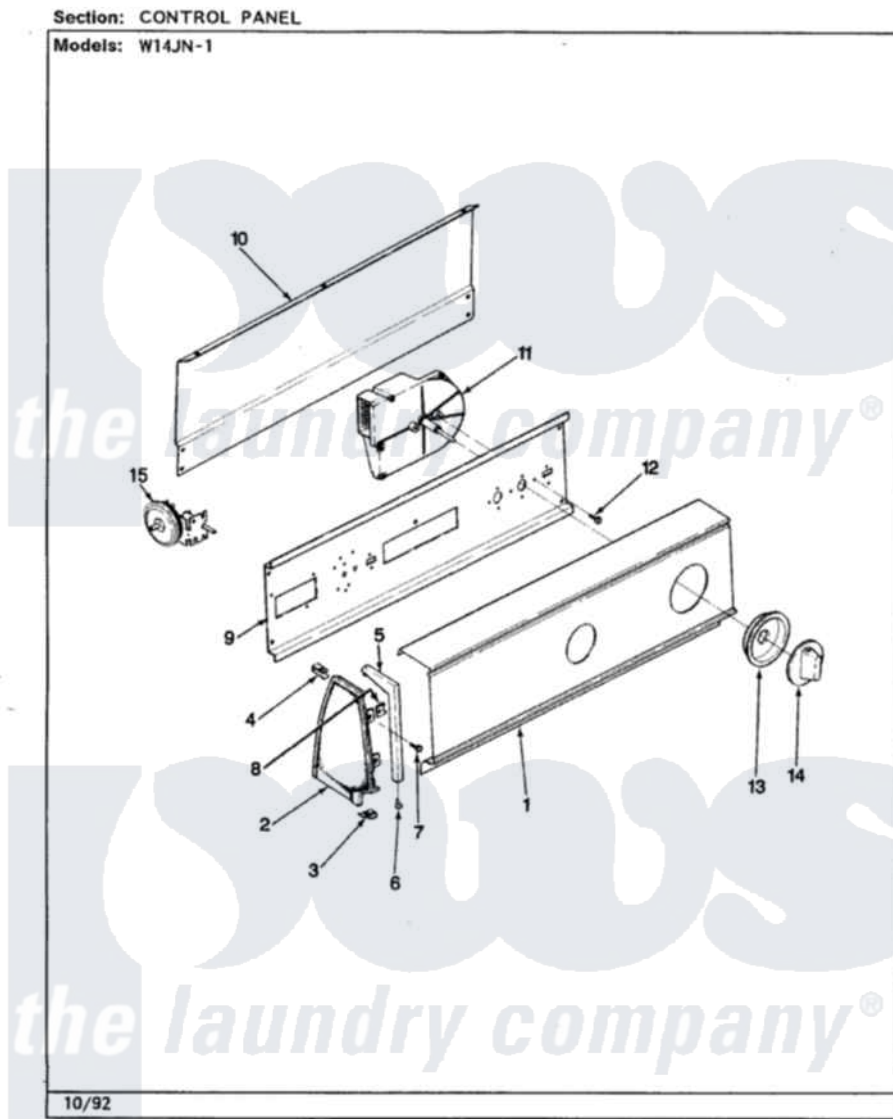

Magic Chef W14JN1 05 - CONTROL PANEL (REV. E-J)

Magic Chef [Residential Magic Chef W14JN1 Washer Parts](#) Parts Diagram 05 - CONTROL PANEL (REV. E-J)
Click on the part number to view part

Item	Original Part Number	Replaced By	Status	Part Description
1	25-7702			Speedclip, End Cap To Control Panel
"	25-7793			Screw
"	35-2171		Not Available	CONTROL PANEL
2	35-2488	21001452		Cap- End
"	35-2487	21001451		Cap- End
3	34-9487		Not Available	PLATE, REINFORCEMENT
"	25-7697	25-2219		Screw
"	25-7851			Speedclip, End Cap To Top
4	25-7435	33002917		Screw, No.10-16
"	25-7852			Speedclip, Rr Shld To End Cap
5	53-0278		Not Available	TRIM, END CAP (LT)
"	53-0277		Not Available	TRIM, END CAP (RT)
6	25-7760			Screw
7	25-3092	90767		Screw, 8A X 3/8 HeX Washer Head Tapping

8	25-7702		Speedclip, End Cap To Control Panel
9	53-1676		Shield, Control
10	35-2688	21001460	Shield, Rear
"	25-7853	25-7933	Ring, Retaining
"	25-3457		Screw, Sems
"	25-3092	90767	Screw, 8A X 3/8 HeX Washer Head Tapping
11	35-2208	Not Available	TIMER
12	25-0205	216412	Screw, Bracket To Timer
13	35-2254	12500058	Knob Ski
14	35-2486	12500058	Knob Ski
15	35-2251	Not Available	PRESSURE SWITCH
"	25-3092	90767	Screw, 8A X 3/8 HeX Washer Head Tapping
"	35-3284	Not Available	PRESSURE SWITCH (FIXED)
16	35-2518	Not Available	MANUAL, USE & CARE