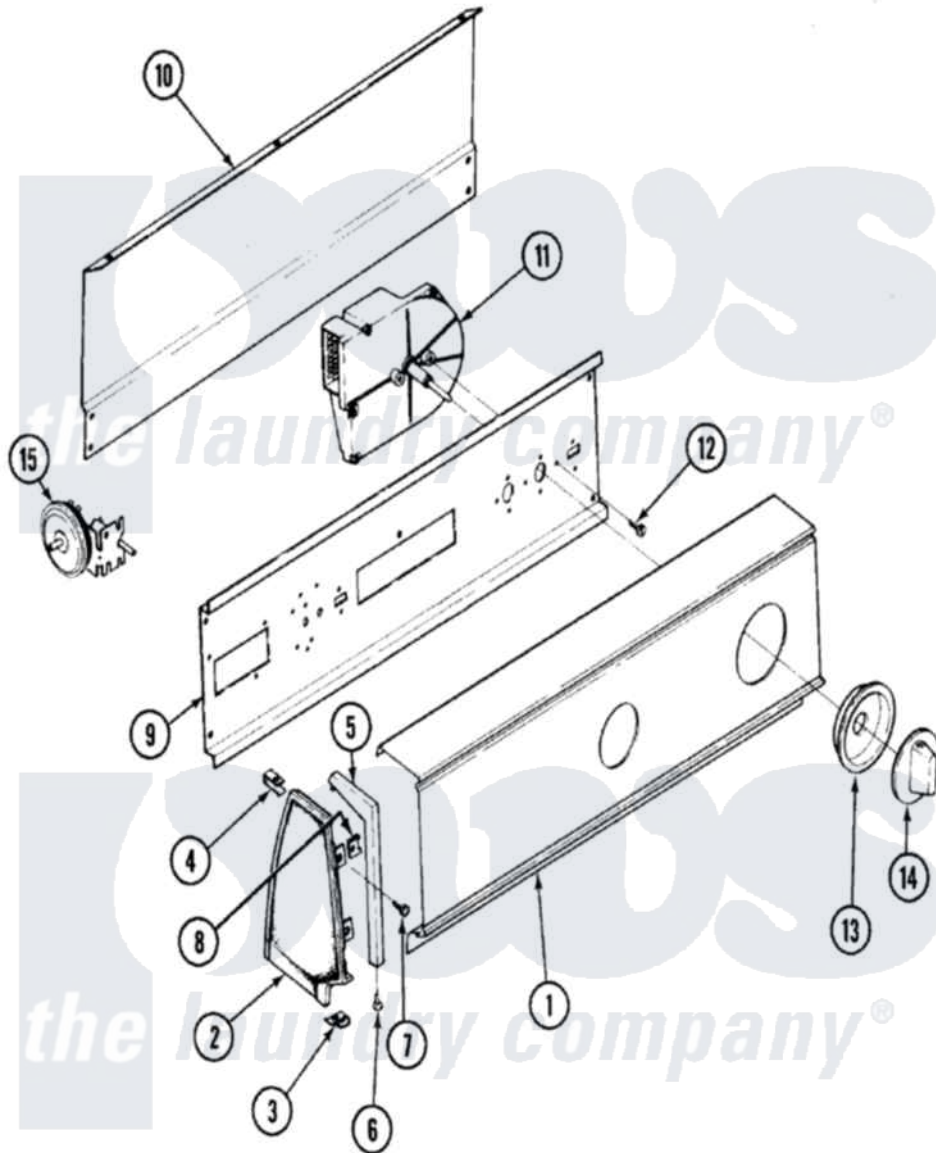

# Magic Chef W14JN1 06 - CONTROL PANEL (REV. K)

Magic Chef [Residential Magic Chef W14JN1 Washer Parts](#) Parts Diagram 06 - CONTROL PANEL (REV. K)  
 Click on the part number to view part

Item	Original Part Number	Replaced By	Status	Part Description
1	<a href="#">25-7702</a>			Speedclip, End Cap To Control Panel
"	<a href="#">25-7793</a>			Screw
"	35-2171		Not Available	CONTROL PANEL
2	35-2488	<a href="#">21001452</a>		Cap- End
"	35-2487	<a href="#">21001451</a>		Cap- End
3	<a href="#">25-7851</a>			Speedclip, End Cap To Top
"	25-7697	<a href="#">25-2219</a>		Screw
"	34-9487		Not Available	PLATE, REINFORCEMENT
4	25-7435	<a href="#">33002917</a>		Screw, No.10-16
"	<a href="#">25-7852</a>			Speedclip, Rr Shld To End Cap
5	53-0277		Not Available	TRIM, END CAP (RT)
"	53-0278		Not Available	TRIM, END CAP (LT)
6	<a href="#">25-7760</a>			Screw
7	25-3092	<a href="#">90767</a>		Screw, 8A X 3/8 HeX Washer Head Tapping

8	<a href="#">25-7702</a>		Speedclip, End Cap To Control Panel
9	<a href="#">53-1676</a>		Shield, Control
10	35-2688	<a href="#">21001460</a>	Shield, Rear
"	25-7853	<a href="#">25-7933</a>	Ring, Retaining
"	<a href="#">25-3457</a>		Screw, Sems
"	25-3092	<a href="#">90767</a>	Screw, 8A X 3/8 HeX Washer Head Tapping
11	35-2208	Not Available	TIMER
12	25-0205	<a href="#">216412</a>	Screw, Bracket To Timer
13	35-2254	<a href="#">12500058</a>	Knob Ski
14	35-2486	<a href="#">12500058</a>	Knob Ski
15	16000329	Not Available	GUIDE, QUICK REF. - MAGIC CHEF
"	35-2518	Not Available	MANUAL, USE & CARE
"	25-3092	<a href="#">90767</a>	Screw, 8A X 3/8 HeX Washer Head Tapping
"	35-3284	Not Available	PRESSURE SWITCH (FIXED)