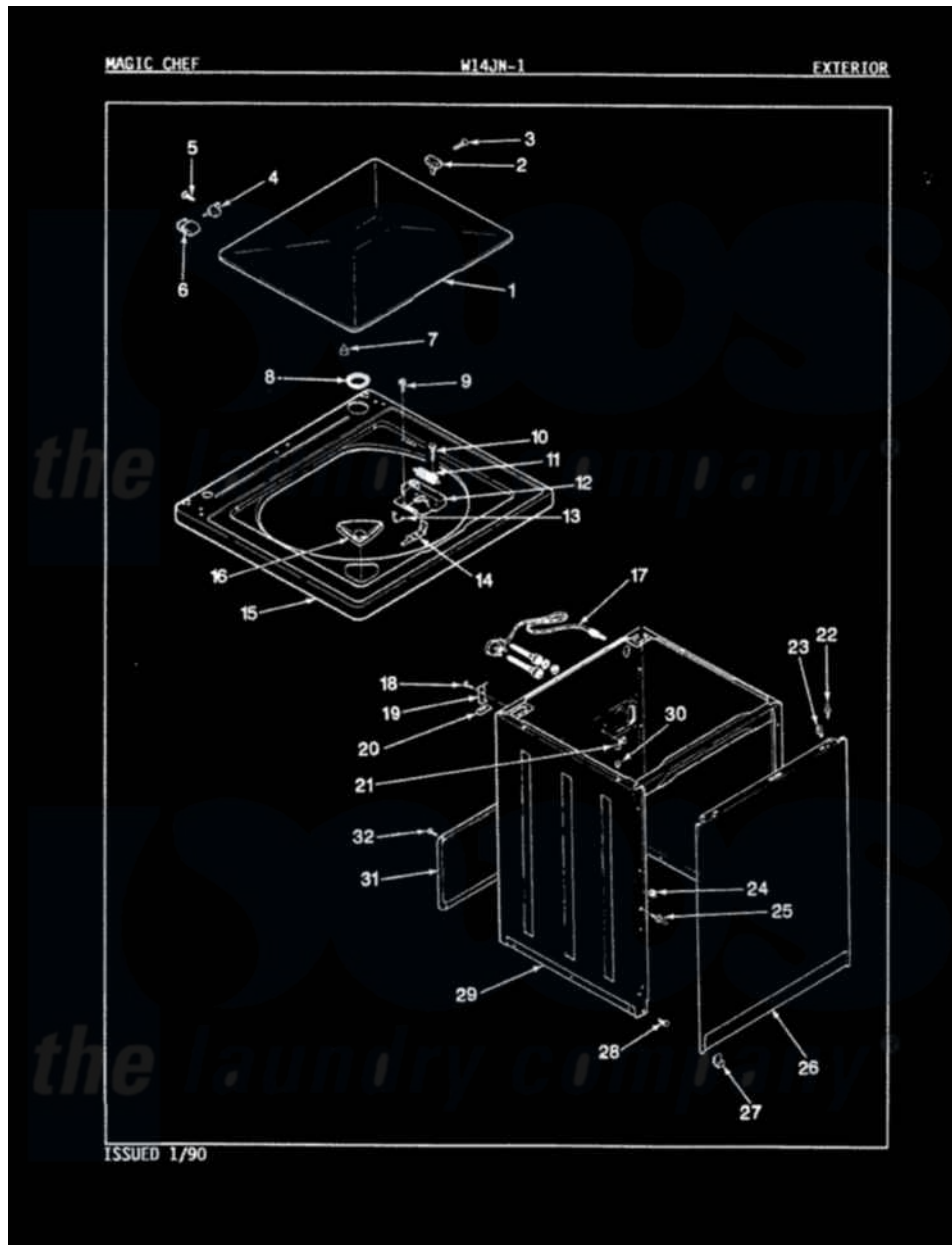

Magic Chef W14JN1 07 - EXTERIOR (REV. A-D)

Magic Chef Residential Magic Chef W14JN1 Washer Parts Parts Diagram 07 - EXTERIOR (REV. A-D)
 Click on the part number to view part

Item	Original Part Number	Replaced By	Status	Part Description
1	35-2103			Clother Door
2	25-7436			Nylite Washer
"	43-0057			Actuator, Door Switch
3	25-7438			Screw
4	25-7086	Y0308025		Washer, Stainless Steel
"	35-2045			Pin, Hinge
5	25-7455	99002757		Screw
6	33-6956			Hinge
"	25-7455	99002757		Screw
"	33-6957			Hinge Pad
7	35-0581			Bumper, Door
8	35-2063			Bushing, Insulator
9	25-7463	7101P012-60		Screw
10	25-7437	40040701		Screw, Tapping No.6b-20
11	33-8911	12001187		Kit, Lid Switch Assembly
"	33-9064	12001187		Kit, Lid Switch Assembly

12	33-8289	12001187	Kit, Lid Switch Assembly
13	25-7878		Clip
14	34-9701		Guide, Cabinet
"	33-9063	12001187	Kit, Lid Switch Assembly
15	35-2737		Not Available
			CABINET TOP (S.O. W/O BL. DISP
16	W10124350		Not Available
			NOT REQUIRED PART OR SEE NOTE
17	35-0680		Not Available
			CORD, POWER
18	25-7893		Screw
19	33-7450	35-2846	Hinge, Cabinet Top
20	33-0930		Pad, Top Hinge
21	33-6099		Clamp
22	53-0643		Pin, Locator
23	34-9701		Guide, Cabinet
24	25-0224	3400029	Nut, Adapter Plate
25	53-0643		Pin, Locator
26	35-2084		Panel, Front
27	53-0120		Clip, Front Panel
"	25-7732	681414	Screw, 10AB X 1/2
28	33-2653		Bumper, Cabinet
29	35-2106	21001871	Cabinet
30	33-2653		Bumper, Cabinet
31	35-2108	21001871	Cabinet
32	25-7733	681414	Screw, 10AB X 1/2