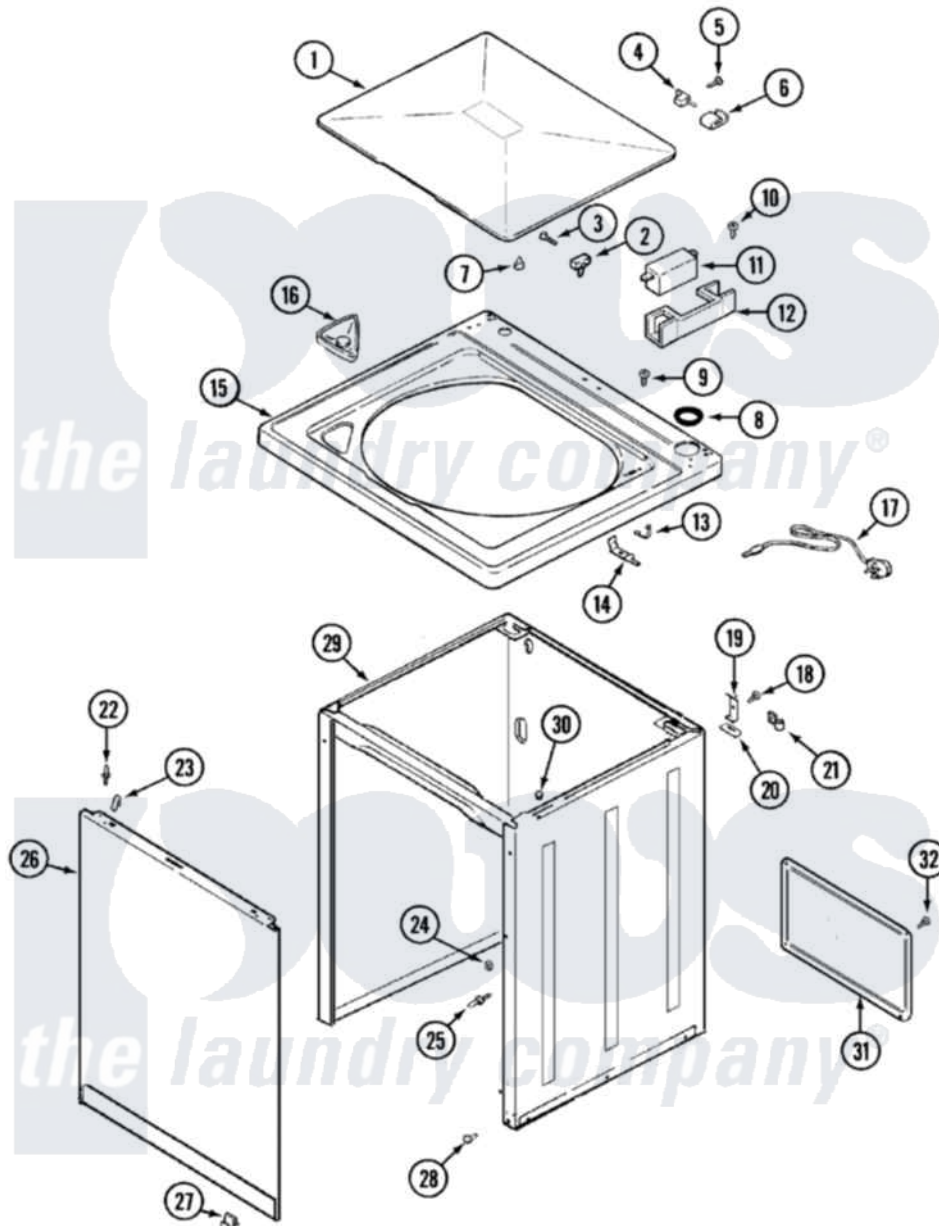

Magic Chef W14JN1 09 - EXTERIOR (REV. K)

Magic Chef [Residential Magic Chef W14JN1 Washer Parts](#) Parts Diagram 09 - EXTERIOR (REV. K)
 Click on the part number to view part

Item	Original Part Number	Replaced By	Status	Part Description
1	35-2103			Clother Door
"	35-2103-24		Not Available	CLOTHER DOOR
"	35-2103-25		Not Available	CLOTHES DOOR
2	25-7436			Nylite Washer
"	43-0057			Actuator, Door Switch
3	25-7438			Screw
4	35-2045			Pin, Hinge
"	25-7086	Y0308025		Washer, Stainless Steel
5	25-7893			Screw
6	35-2044			Hinge, Lid
7	35-0581			Bumper, Door
8	35-2064			Bushing, Insulating
"	35-2063			Bushing, Insulator
9	25-7463	7101P012-60		Screw
10	25-7437	40040701		Screw, Tapping No.6b-20
11	35-2814	12001187		Kit, Lid Switch Assembly

12	35-2795	12001187		Kit, Lid Switch Assembly
13	25-7878			Clip
14	35-2805	12001187		Kit, Lid Switch Assembly
15	35-2739-25		Not Available	TOP, CABINET (HARV.WT)
"	35-2739-24		Not Available	TOP, CABINET (ALM)
"	35-2739			Top, Cabinet
16	W10124350		Not Available	NOT REQUIRED PART OR SEE NOTE
17	35-0680		Not Available	CORD, POWER
18	25-7893			Screw
19	33-7450	35-2846		Hinge, Cabinet Top
20	33-0930			Pad, Top Hinge
21	25-7796	596669		Clamp, Manifold
22	53-0643			Pin, Locator
23	25-7220			Clip, Cabinet Top
24	25-0224	3400029		Nut, Adapter Plate
25	53-0643			Pin, Locator
26	35-2084			Panel, Front
"	35-2084-24			Panel, Front
"	35-2084-25		Not Available	PANEL, FRONT
27	53-0120			Clip, Front Panel
28	33-2653			Bumper, Cabinet
29	35-2106-24	12001802		Kit, Cabinet/Rear Shield
"	35-2106-25		Not Available	CABINET ASSY. (HW)
"	35-2106	21001871		Cabinet
30	33-2653			Bumper, Cabinet
31	35-2108	21001871		Cabinet
32	25-7733	681414		Screw, 10AB X 1/2