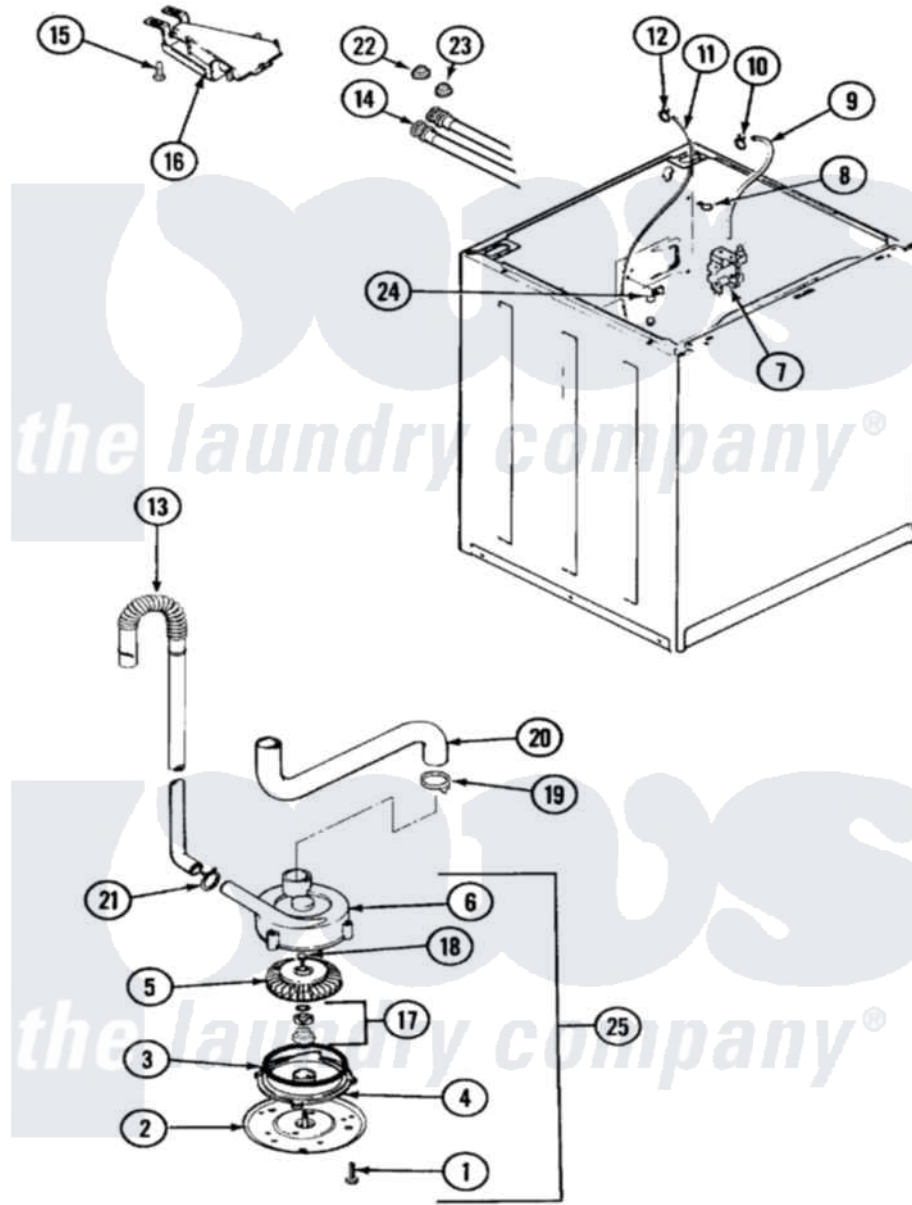

# Magic Chef W14JN1 10 - MOTOR & PUMP (REV. K)

Magic Chef [Residential Magic Chef W14JN1 Washer Parts](#) Parts Diagram 10 - MOTOR & PUMP (REV. K)  
 Click on the part number to view part

Item	Original Part Number	Replaced By	Status	Part Description
1	25-7405	<a href="#">3196164</a>		Screw
2	33-6035		Not Available	PLATE & PULLEY ASSY.
3	<a href="#">33-6032</a>			Gasket
4	<a href="#">35-2058</a>			Base, Pump
5	35-2057	<a href="#">35-6465</a>		Pump Assem
6	35-2056		Not Available	HOUSING, PUMP
7	<a href="#">25-7220</a>			Clip, Cabinet Top
"	35-2374	<a href="#">35-2374N</a>		Valve, Water
8	25-7867	<a href="#">596669</a>		Clamp, Manifold
9	35-2378	<a href="#">12002749</a>		Hose, Flume Kit
10	25-7867	<a href="#">596669</a>		Clamp, Manifold
11	35-2322	<a href="#">21001748</a>		Hose, Pressure Switch
"	35-2261		Not Available	PAD, PRESSURE SWITCH HOSE
12	<a href="#">33-6099</a>			Clamp
13	35-2896	<a href="#">211704</a>		Hose, Drain
14	33-7046	<a href="#">89503</a>		Hose-Inlet

"	35-0873	<a href="#">76313</a>	Hosefill
15	25-3092	<a href="#">90767</a>	Screw, 8A X 3/8 HeX Washer Head Tapping
16	35-2051	<a href="#">21001760</a>	Flume Assembly / Water Diverter
17	<a href="#">35-0707</a>		Seal, Seat And "O" Ring
18	25-7894	<a href="#">W10001180</a>	Screw
19	25-6068	<a href="#">285655</a>	Clamp, Hose
20	35-3584	<a href="#">21001915</a>	Hose, Tub To Pump
21	25-7080	<a href="#">285655</a>	Clamp, Hose
22	<a href="#">25-7048</a>		Washer
23	33-7313	<a href="#">33-4264N</a>	Strainer And Washer Kit
24	25-7796	<a href="#">596669</a>	Clamp, Manifold
25	35-2099	<a href="#">35-6465</a>	Pump Assem
"	<a href="#">35-2344</a>		Restrictor, Flow