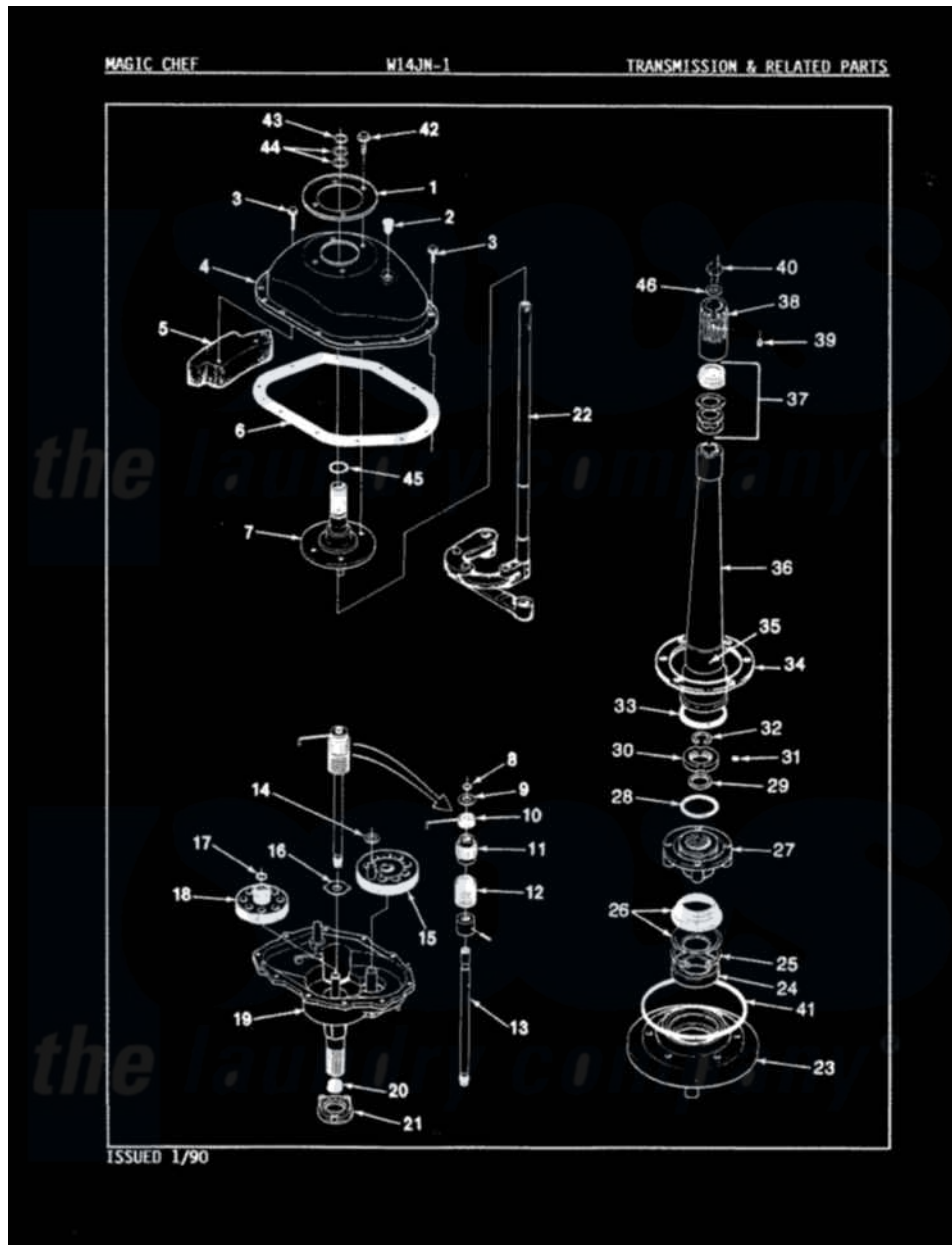

Magic Chef W14JN1 11 - TRANSMISSION & RELATED PARTS (REV. A-D)

Magic Chef Residential Magic Chef W14JN1 Washer Parts Parts Diagram 11 - TRANSMISSION & RELATED PARTS (REV. A-D)

[Click on the part number to view part](#)

Item	Original Part Number	Replaced By	Status	Part Description
1	33-9893	33-7187		Covr Reinforcmt
2	33-9373		Not Available	OIL FILL PLUG
"	35-2621			Plug, Oil Fill
3	25-7916			Bolt
4	33-4286N			Transmission Cover Kit
"	35-2620		Not Available	COVER, TRANSMISSION
5	35-2130		Not Available	COUNTER WEIGHT
"	35-2642			Counterweight
6	35-1030		Not Available	GASKET, TRANSMISSION HOUSING
7	33-8763	33-4286N		Transmission Cover Kit
"	35-2654			Drive Tube Assembly
8	25-7847			Ring, Retaining
9	25-7416		Not Available	WASHER, FLAT
10	33-6114	33-6463		Spring
11	35-2001			Pinion, Drive