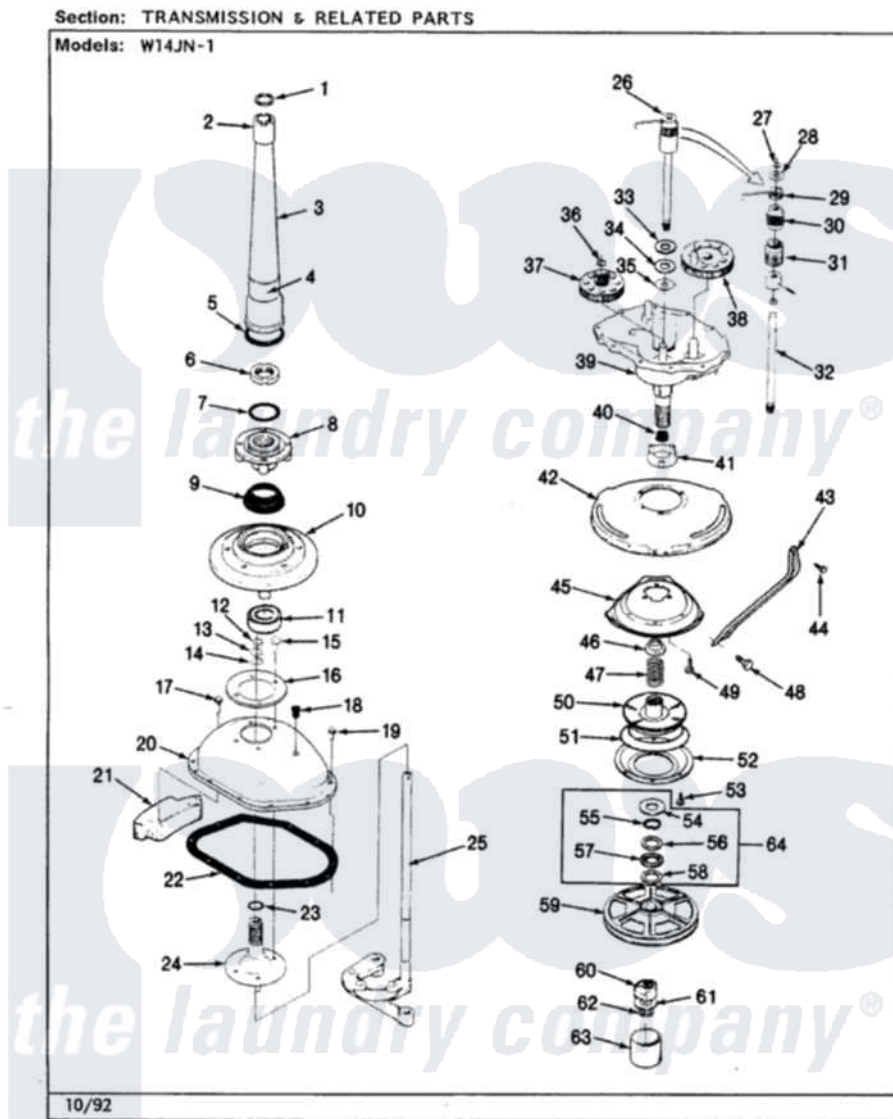

Magic Chef W14JN1 12 - TRANSMISSION & RELATED PARTS (REV. E-J)

Magic Chef [Residential Magic Chef W14JN1 Washer Parts](#) Parts Diagram 12 - TRANSMISSION & RELATED PARTS (REV. E-J)

[Click on the part number to view part](#)

Item	Original Part Number	Replaced By	Status	Part Description
1	LA-2175	35-6680		Transmission
"	25-7941			"O" Ring, Agr Drive Shaft
2	35-2835	21001066		Bearing, Centerpost
3	35-2792	21001401		Center Pos
4	35-2983		Not Available	CENTERPOST ASSY.
"	33-6790			Bearing, Agitator
5	35-2906			Seal, Centerpost Bottom
6	35-2791			Nut, Spin Tube
7	25-7938			"O" Ring, Basket Drive Hub
8	35-2715		Not Available	BASKET DRIVE HUB ASSY
9	35-2974			Tub Seal/Hub Assembly
10	35-2716	12001561		Bearing And Seal Housing Assembly
11	35-2205			Bearing, Spin
"	35-2972	12001561		Bearing And Seal Housing Assembly