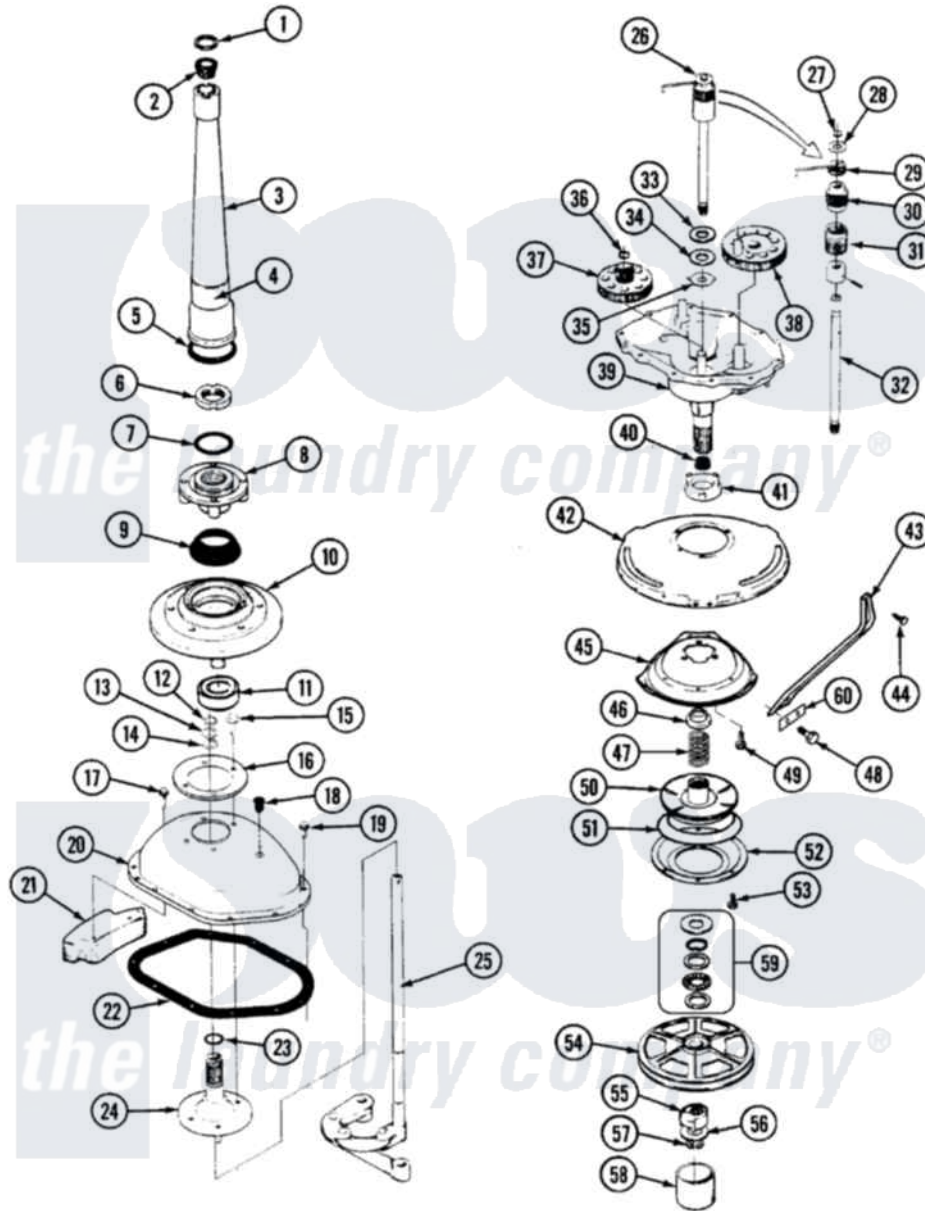

Magic Chef W14JN1 13 - TRANSMISSION (REV. K)

Magic Chef [Residential Magic Chef W14JN1 Washer Parts](#) Parts Diagram 13 - TRANSMISSION (REV. K)
 Click on the part number to view part

Item	Original Part Number	Replaced By	Status	Part Description
1	25-7941			"O" Ring, Agr Drive Shaft
"	35-3748	35-6680		Transmission
2	35-2835	21001066		Bearing, Centerpost
3	35-2792	21001401		Center Pos
4	33-6790			Bearing, Agitator
"	35-2983		Not Available	CENTERPOST ASSY.
5	35-2906			Seal, Centerpost Bottom
6	35-2791			Nut, Spin Tube
7	25-7938			"O" Ring, Basket Drive Hub
8	35-3647	W10219156		Tub Seal
9	35-2974			Tub Seal/Hub Assembly
10	35-2716	12001561		Bearing And Seal Housing Assembly
11	35-2205			Bearing, Spin
"	35-2972	12001561		Bearing And Seal Housing Assembly
12	25-7940		Not Available	RING, RETAINING (AG.