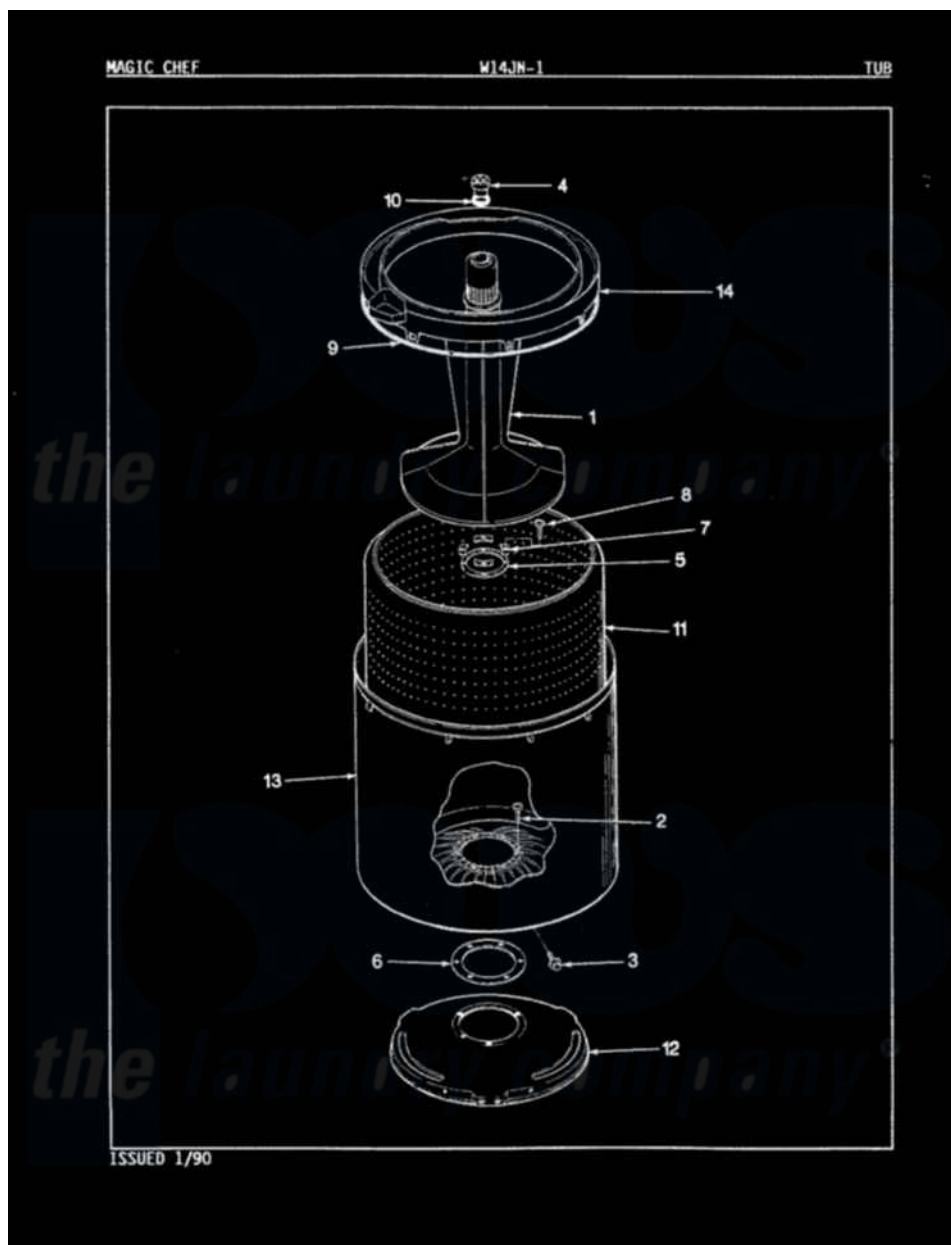

Magic Chef W14JN1 14 - TUB (REV. A-D)

Magic Chef Residential Magic Chef W14JN1 Washer Parts Parts Diagram 14 - TUB (REV. A-D)
 Click on the part number to view part

Item	Original Part Number	Replaced By	Status	Part Description
1	35-2456	33-4352		Agitator
2	35-2062	21001063		Screw, Shoulder
3	25-7914	22002933		Screw
4	33-6241			Cap
5	33-8959			Gasket
6	35-2061			Gasket, Tub To Housing
7	33-8799		Not Available	REINF PLATE
8	25-7783	4356852		Screw
9	35-2328			Seal, Tub Top
10	25-7330			Rubber Washer
11	35-2508		Not Available	BASKET WHITE
12	35-2023			Tub Support
13	35-2038			Tub
14	35-2262		Not Available	SHIELD, TUB TOP
"	35-2035			Top, Tub