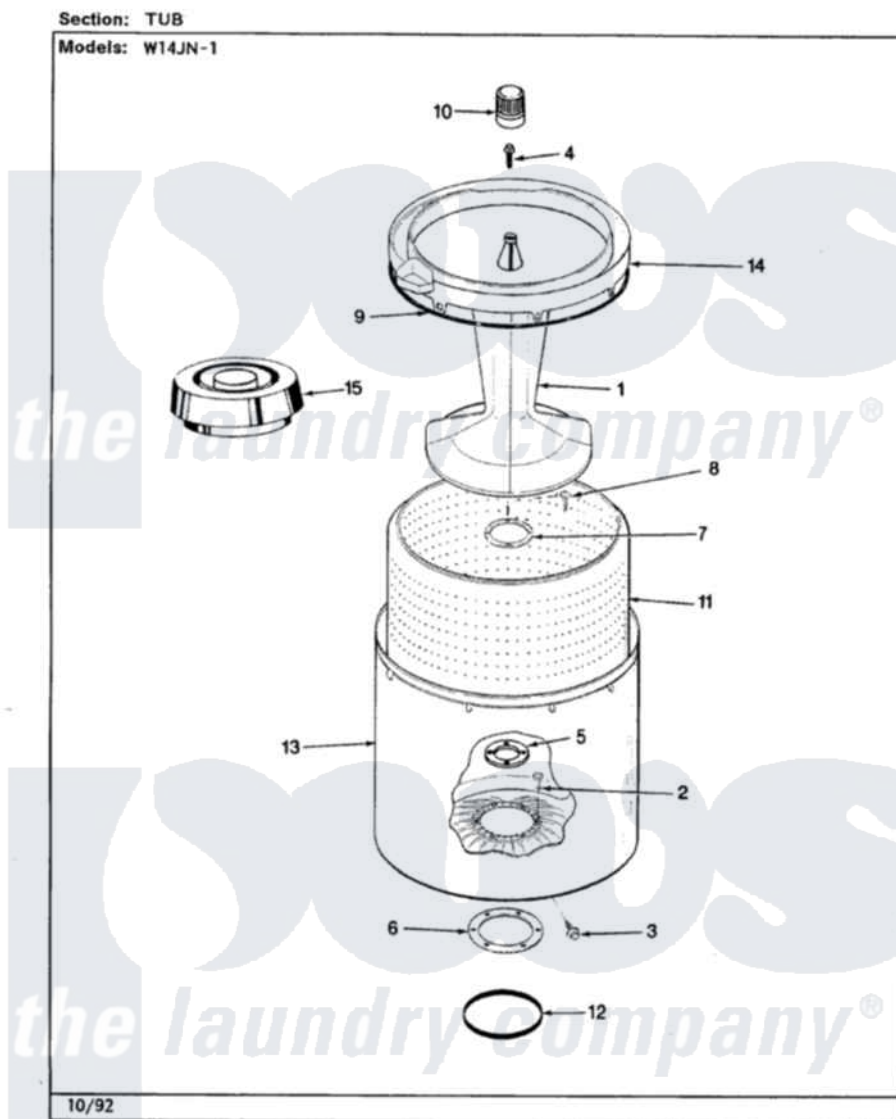

Magic Chef W14JN1 15 - TUB (REV. E-J)

Magic Chef [Residential Magic Chef W14JN1 Washer Parts](#) Parts Diagram 15 - TUB (REV. E-J)

[Click on the part number to view part](#)

Item	Original Part Number	Replaced By	Status	Part Description
1	35-2717	35-3580		Agitator
2	25-7947	21001063		Screw, Shoulder
3	25-7953	22002933		Screw
4	25-7948	W10309247		Screw
5	35-2980	35-3685		Gasket, Basket To Centerpost
6	35-2979			Gasket, Tub/Hsg
7	35-3014			Gasket And Reinf. Plate Assembly
8	25-7783	4356852		Screw
9	35-2328			Seal, Tub Top
10	35-2733			Cap, Agitator
11	35-3016		Not Available	BASKET ASSY
12	35-2978			Seal, Tub/Housing
13	35-2952	35-3700		Tub Assembly
14	35-2262		Not Available	SHIELD, TUB TOP
"	35-2034		Not Available	TOP, TUB
15	35-2550			Dispenser, Rinse