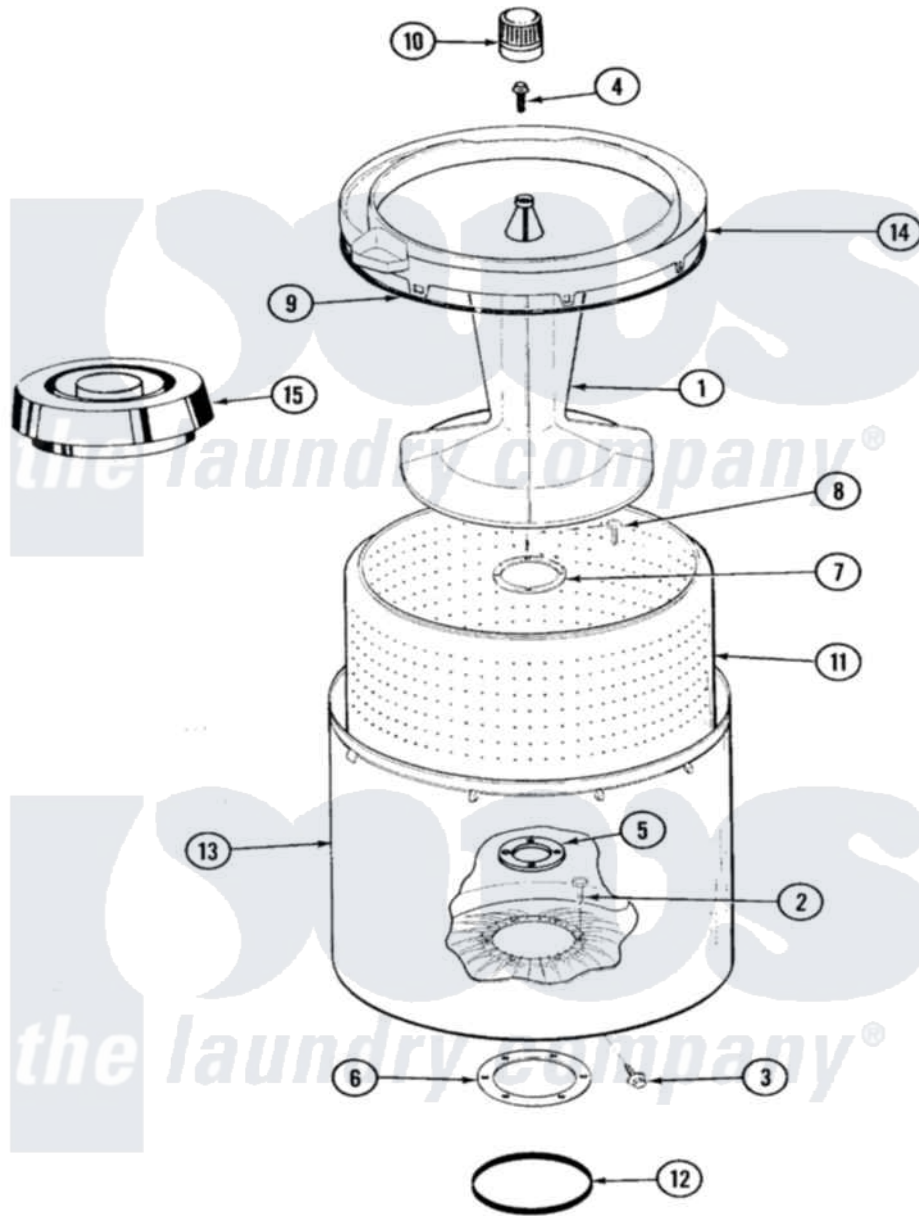

# Magic Chef W14JN1 16 - TUB (REV. K)

Magic Chef [Residential Magic Chef W14JN1 Washer Parts](#) Parts Diagram 16 - TUB (REV. K)  
 Click on the part number to view part

Item	Original Part Number	Replaced By	Status	Part Description
1	<a href="#">35-3580</a>			Agitator
2	25-7947	<a href="#">21001063</a>		Screw, Shoulder
3	25-7953	<a href="#">22002933</a>		Screw
4	25-7948	<a href="#">W10309247</a>		Screw
5	<a href="#">35-3685</a>			Gasket, Basket To Centerpost
6	<a href="#">35-3686</a>			Gasket, Tub To Housing
7	<a href="#">35-3014</a>			Gasket And Reinf. Plate Assembly
8	25-7783	<a href="#">4356852</a>		Screw
9	<a href="#">35-2328</a>			Seal, Tub Top
10	<a href="#">35-2733</a>			Cap, Agitator
11	35-3016		Not Available	BASKET ASSY
12	<a href="#">35-2978</a>			Seal, Tub/Housing
13	<a href="#">35-3700</a>			Tub Assembly
14	35-2262		Not Available	SHIELD, TUB TOP
"	35-3578		Not Available	TOP, TUB
15	<a href="#">35-2550</a>			Dispenser, Rinse